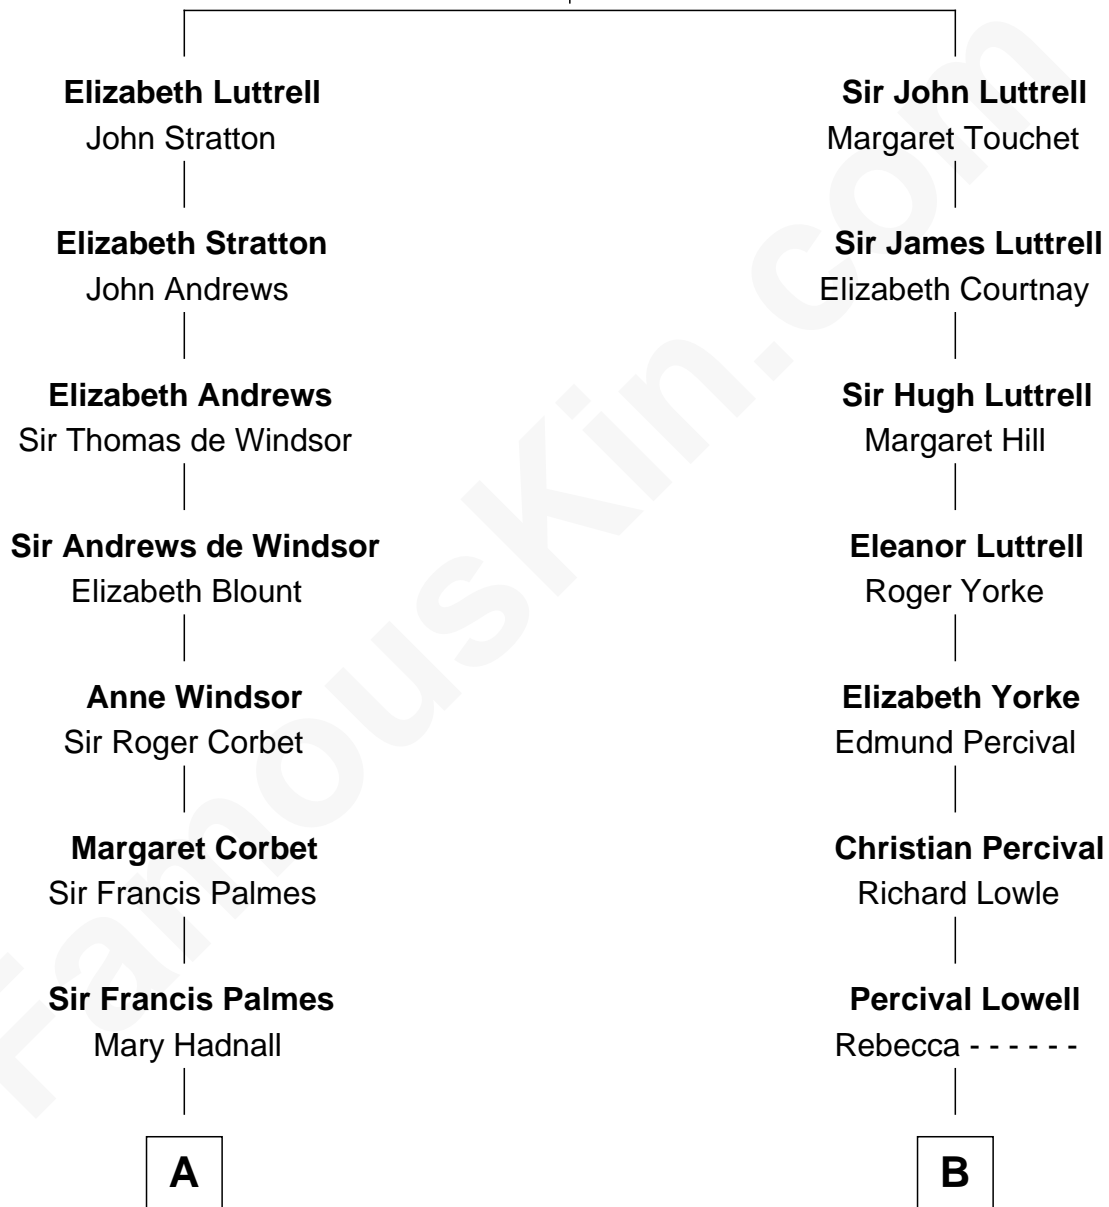

FamousKin.com Relationship Chart of

Prince William

Prince of Wales

18th cousin 1 time removed of

Bill Weld

68th Governor of Massachusetts

Sir Hugh Luttrell
Catherine de Beaumont

C

Edward John Spencer
Frances Ruth Burke Roche

Princess Diana Frances Spencer
Charles III, King of the United Kingdom

Prince William
Prince of Wales

D

Mary Blake Nichols
David Weld

Bill Weld
68th Governor of Massachusetts