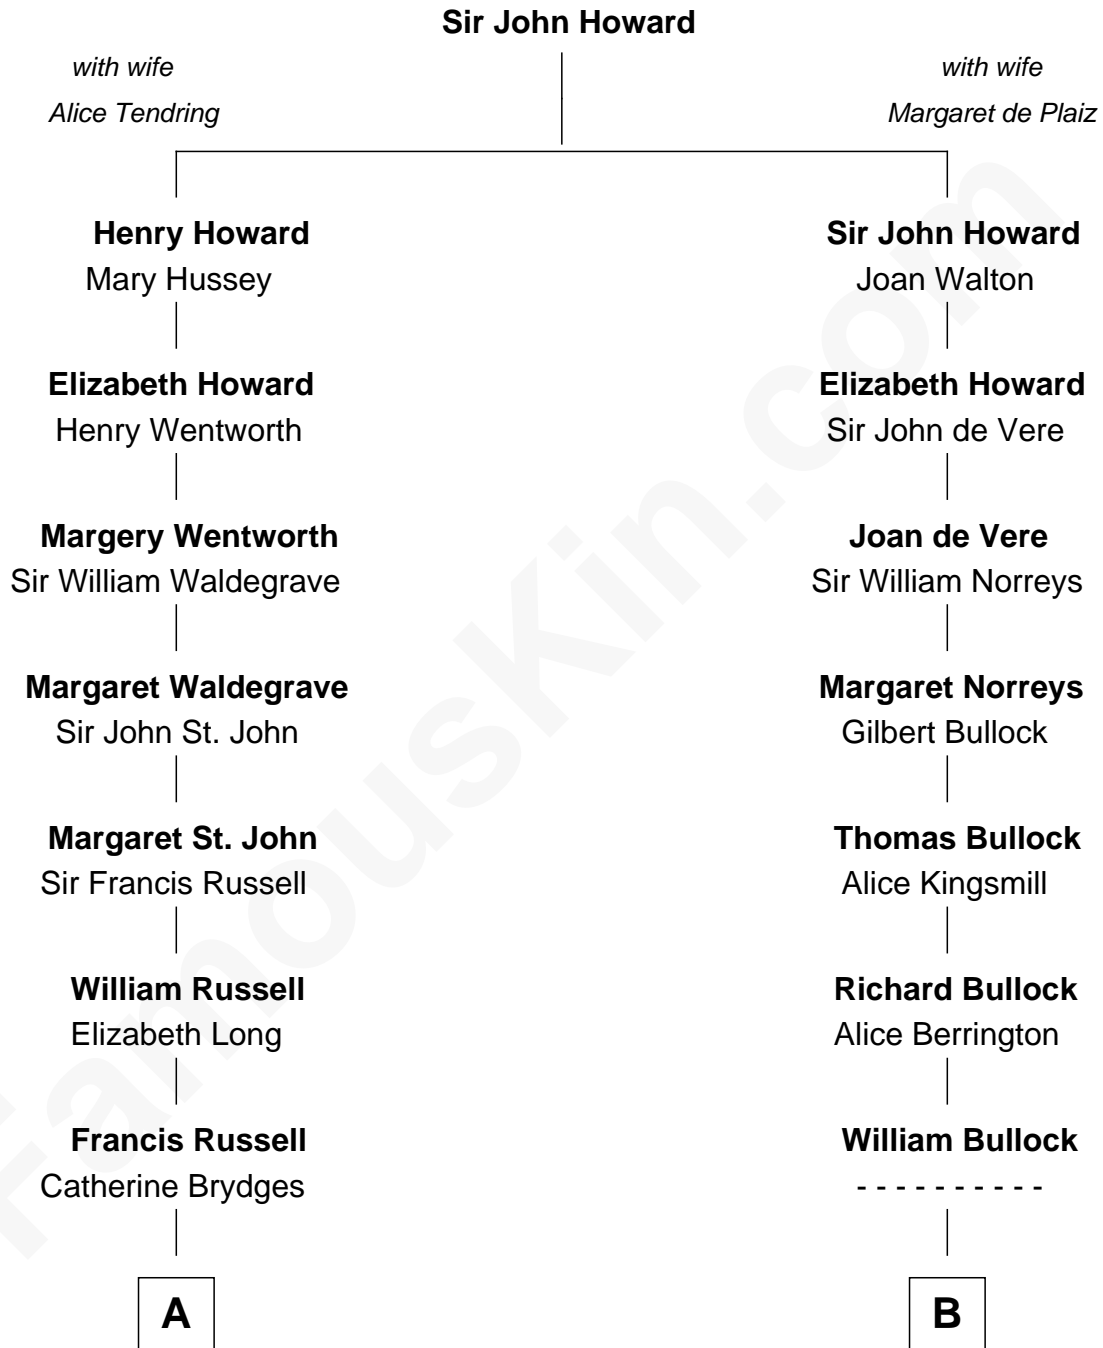

FamousKin.com

Relationship Chart of

Prince William

Prince of Wales

17th cousin 1 time removed of

Bill Weld
68th Governor of Massachusetts

C

Princess Diana Frances Spencer
Charles III, King of the United Kingdom