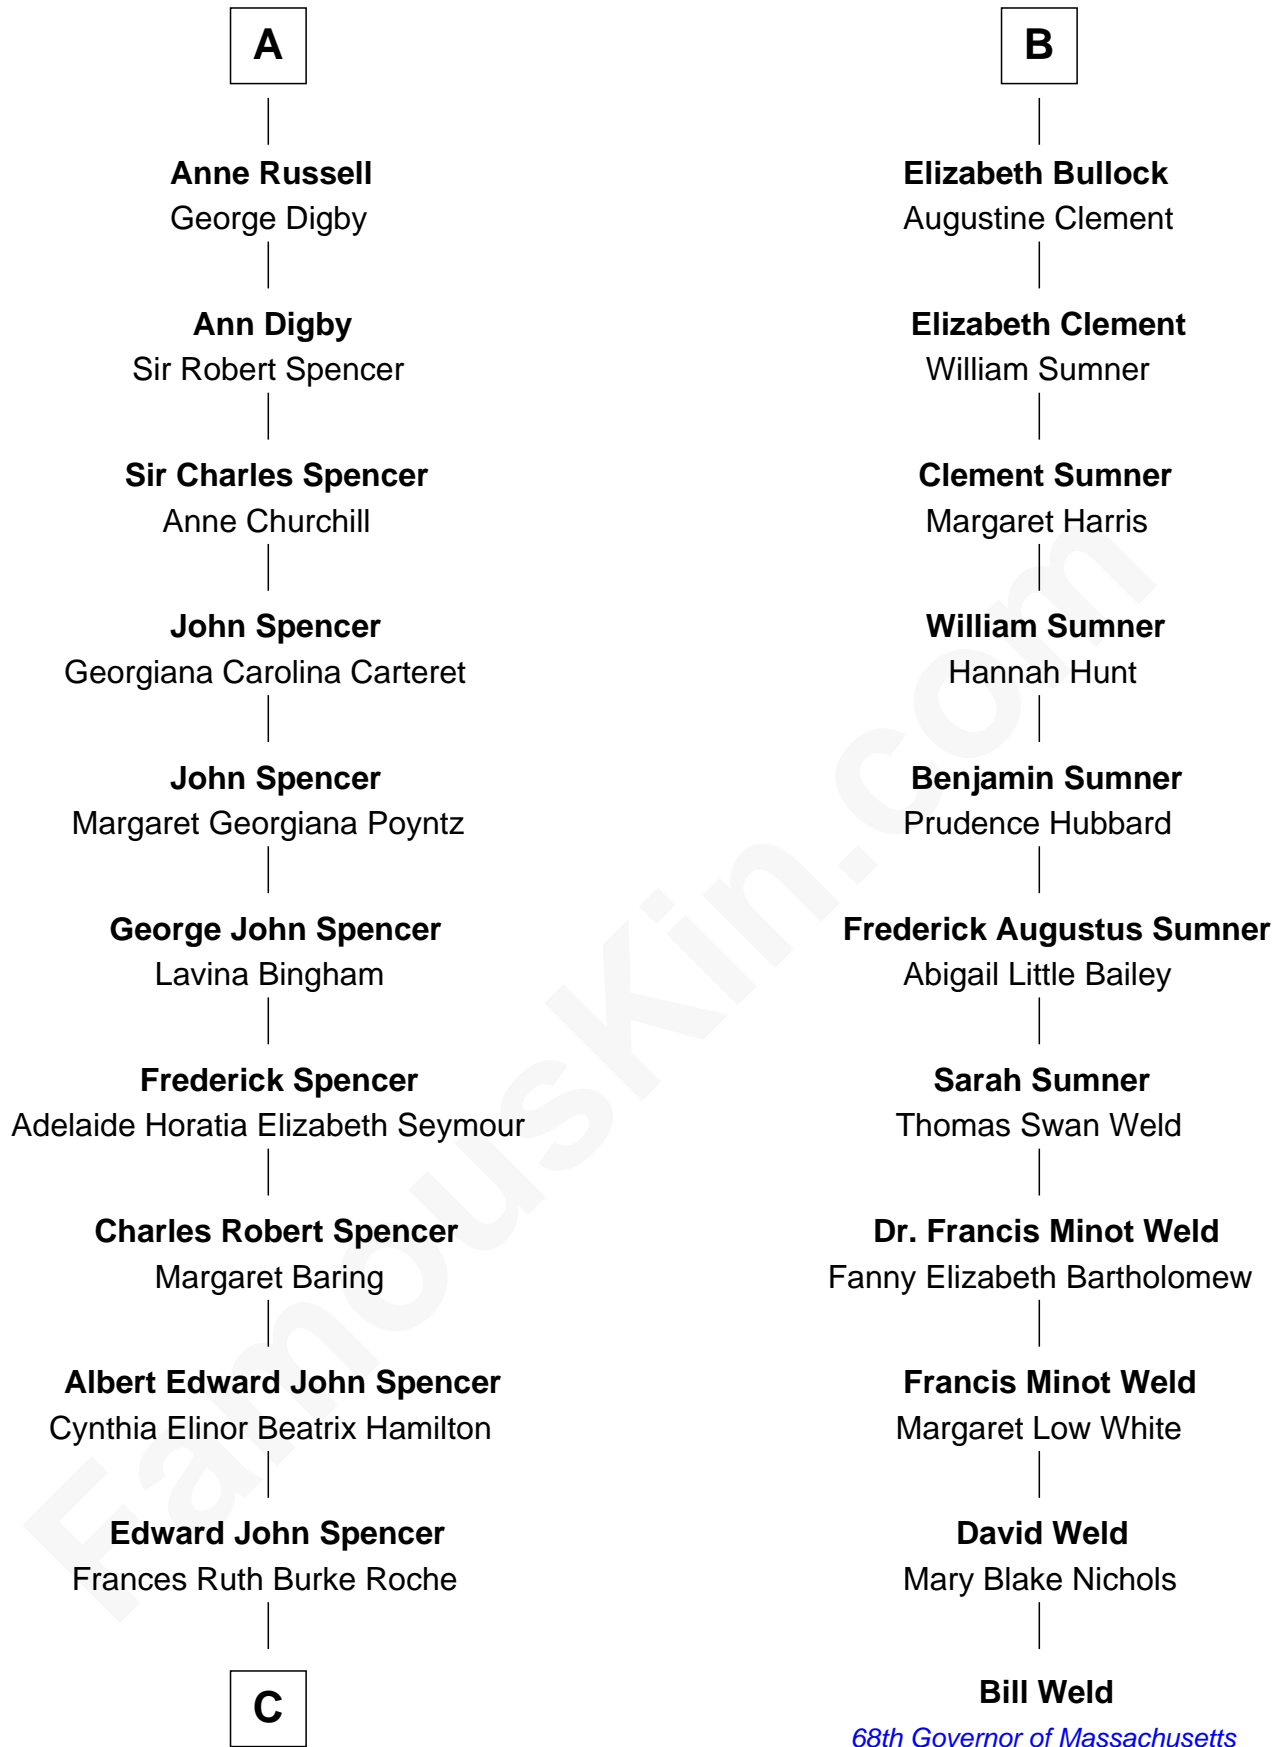

FamousKin.com

Relationship Chart of

Prince William

Prince of Wales

17th cousin 1 time removed of

Bill Weld
68th Governor of Massachusetts

C

Princess Diana Frances Spencer
Charles III, King of the United Kingdom

Prince William
Prince of Wales

FamousKin.com