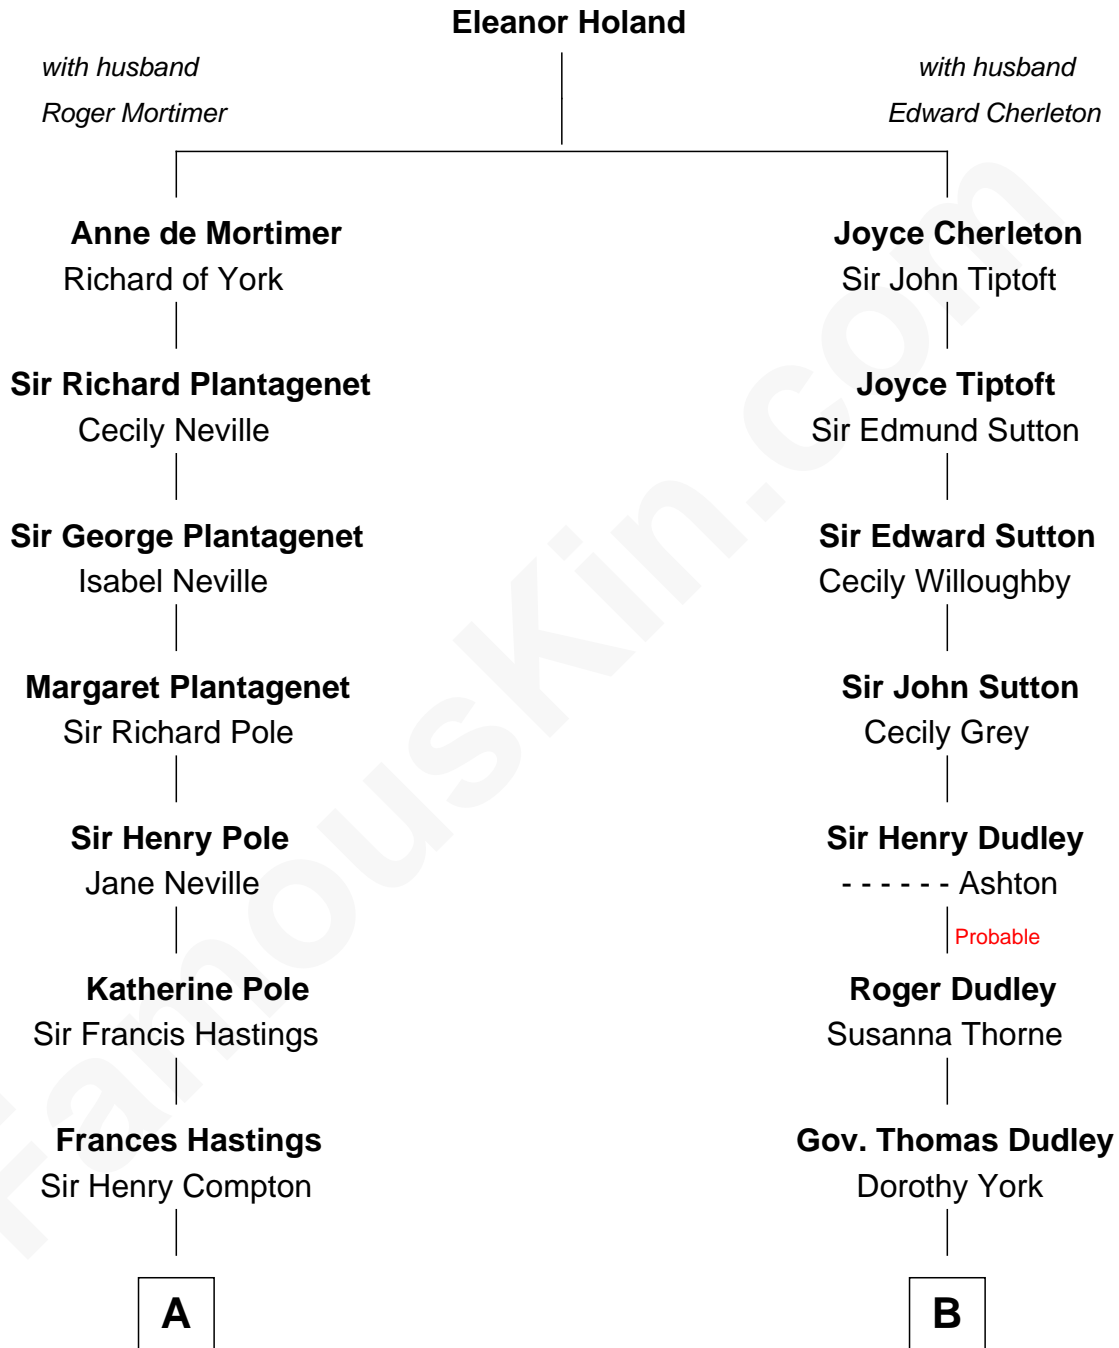

FamousKin.com

Relationship Chart of

Prince William

Prince of Wales

17th cousin 2 times removed of

Bill Weld

68th Governor of Massachusetts

C

Edward John Spencer
Frances Ruth Burke Roche

Princess Diana Frances Spencer
Charles III, King of the United Kingdom

Prince William
Prince of Wales

FamousKin.com