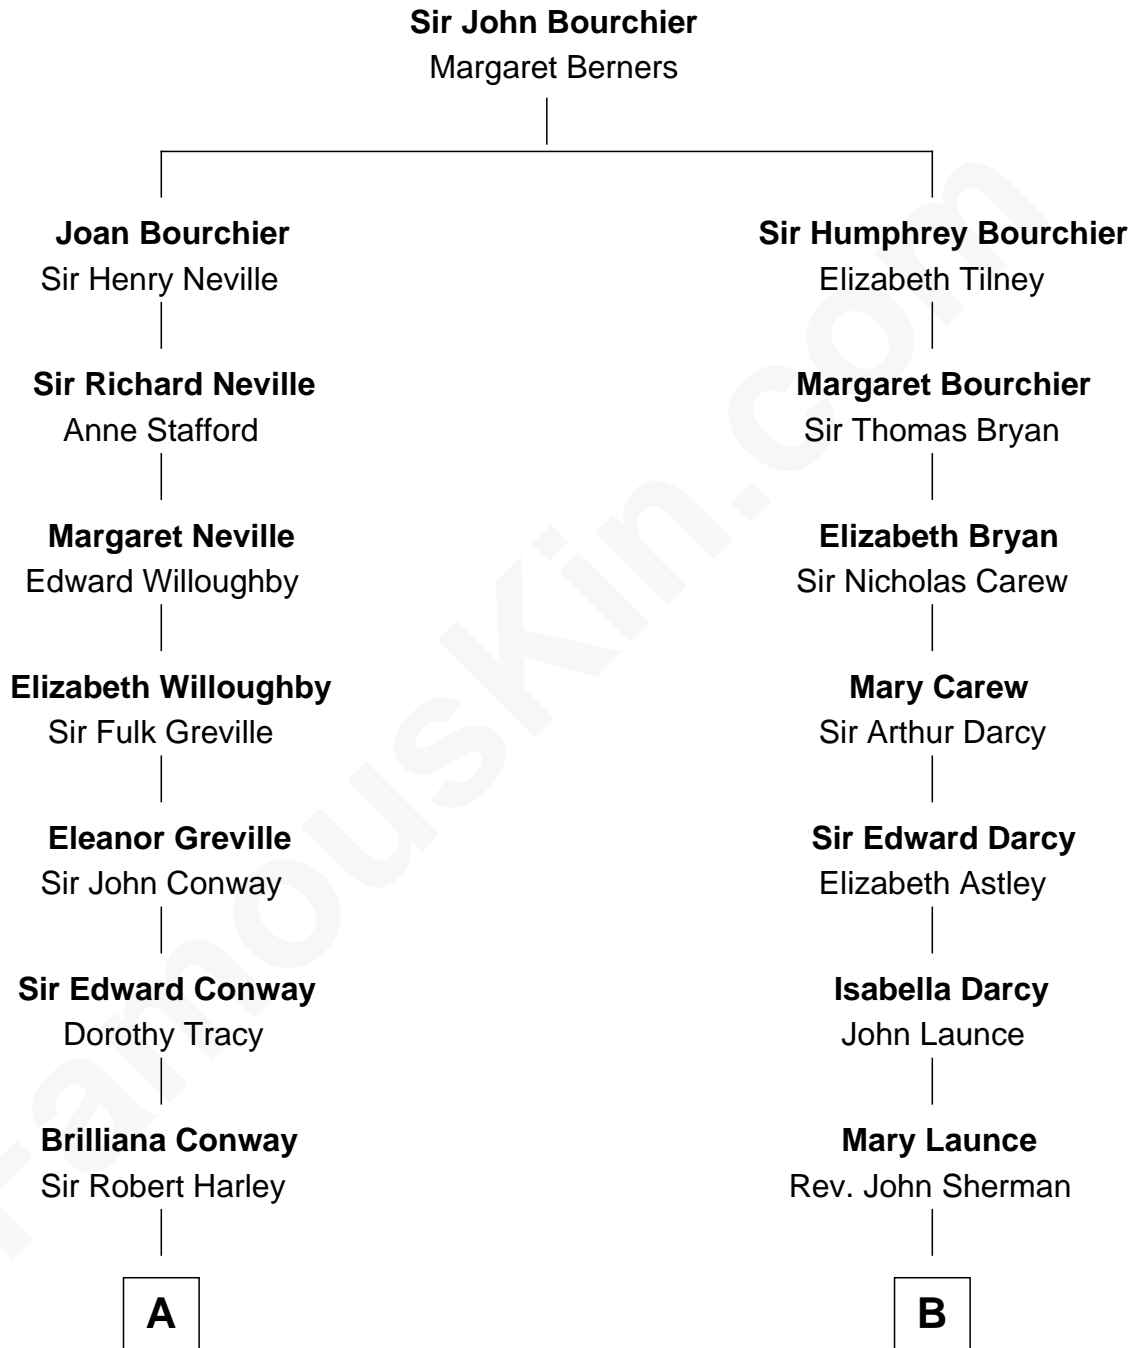

FamousKin.com
Relationship Chart of
Prince William
Prince of Wales

16th cousin 2 times removed of
Bill Weld
68th Governor of Massachusetts

C

Charles III, King of the United Kingdom

Princess Diana Frances Spencer

Prince William

Prince of Wales

FamousKin.com