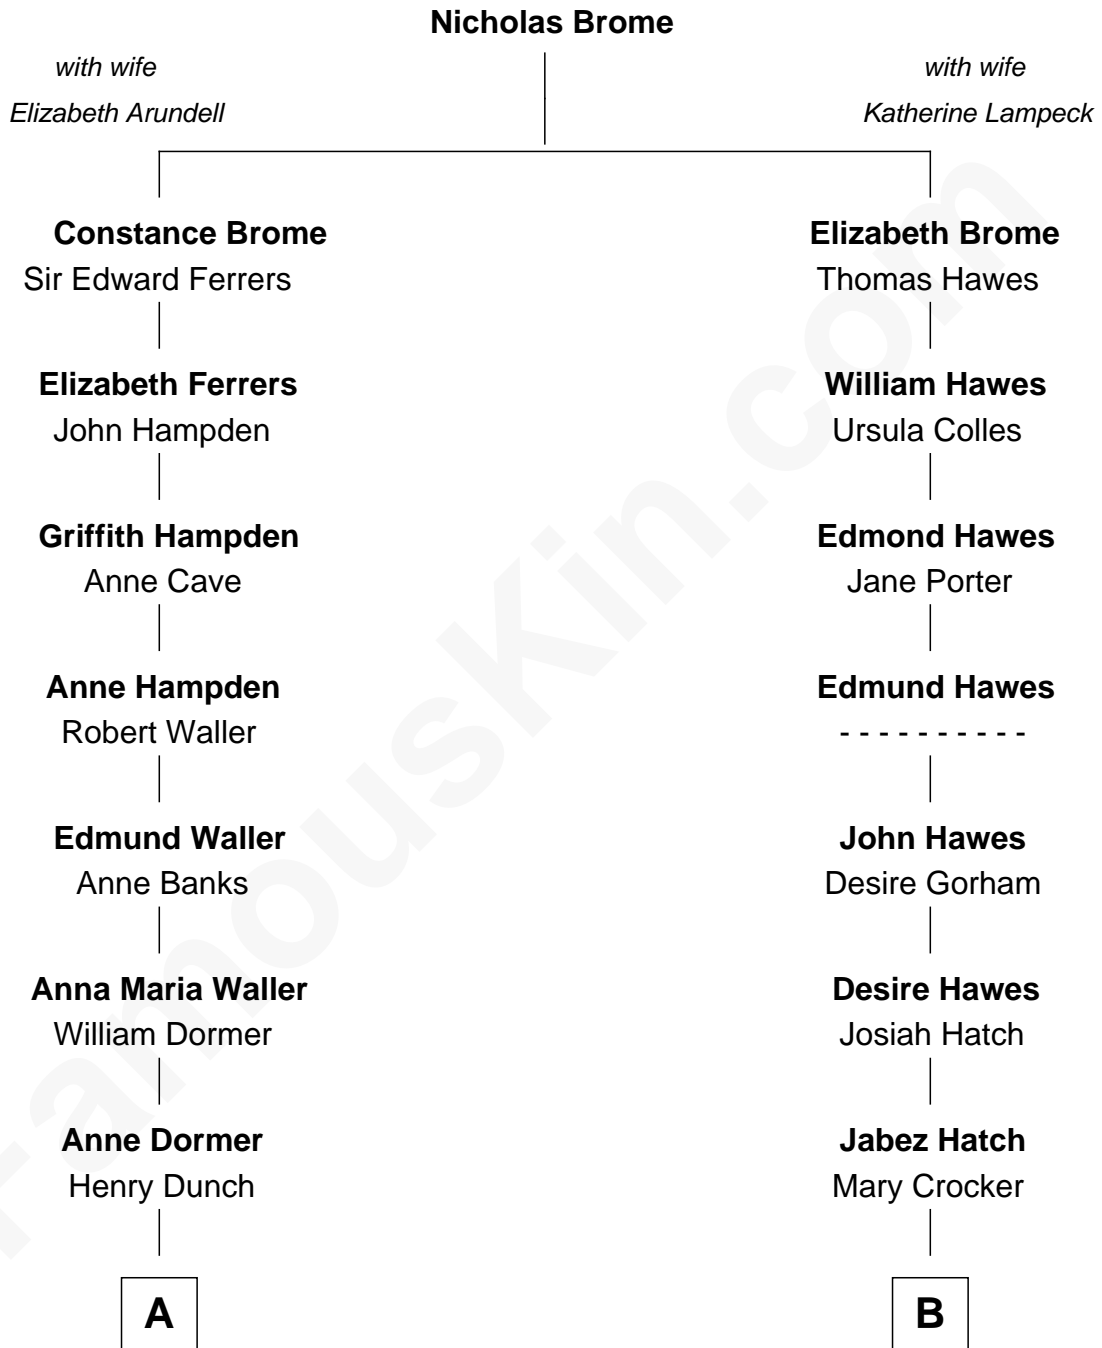

FamousKin.com
Relationship Chart of
Prince William
Prince of Wales

13th cousin 4 times removed of
Bill Weld
68th Governor of Massachusetts

A

Elizabeth Dunch
Sir Cecil Bishopp

Sir Cecil Bishopp
Anne Boscawen

Anne Bishopp
Robert Brudenell

Robert Brudenell
Penelope Anne Cooke

Anne Brudenell
George Charles Bingham

Charles George Bingham
Cecilia Catherine Gordon-Lennox

Rosalind Cecilia Caroline Bingham
James Albert Edward Hamilton