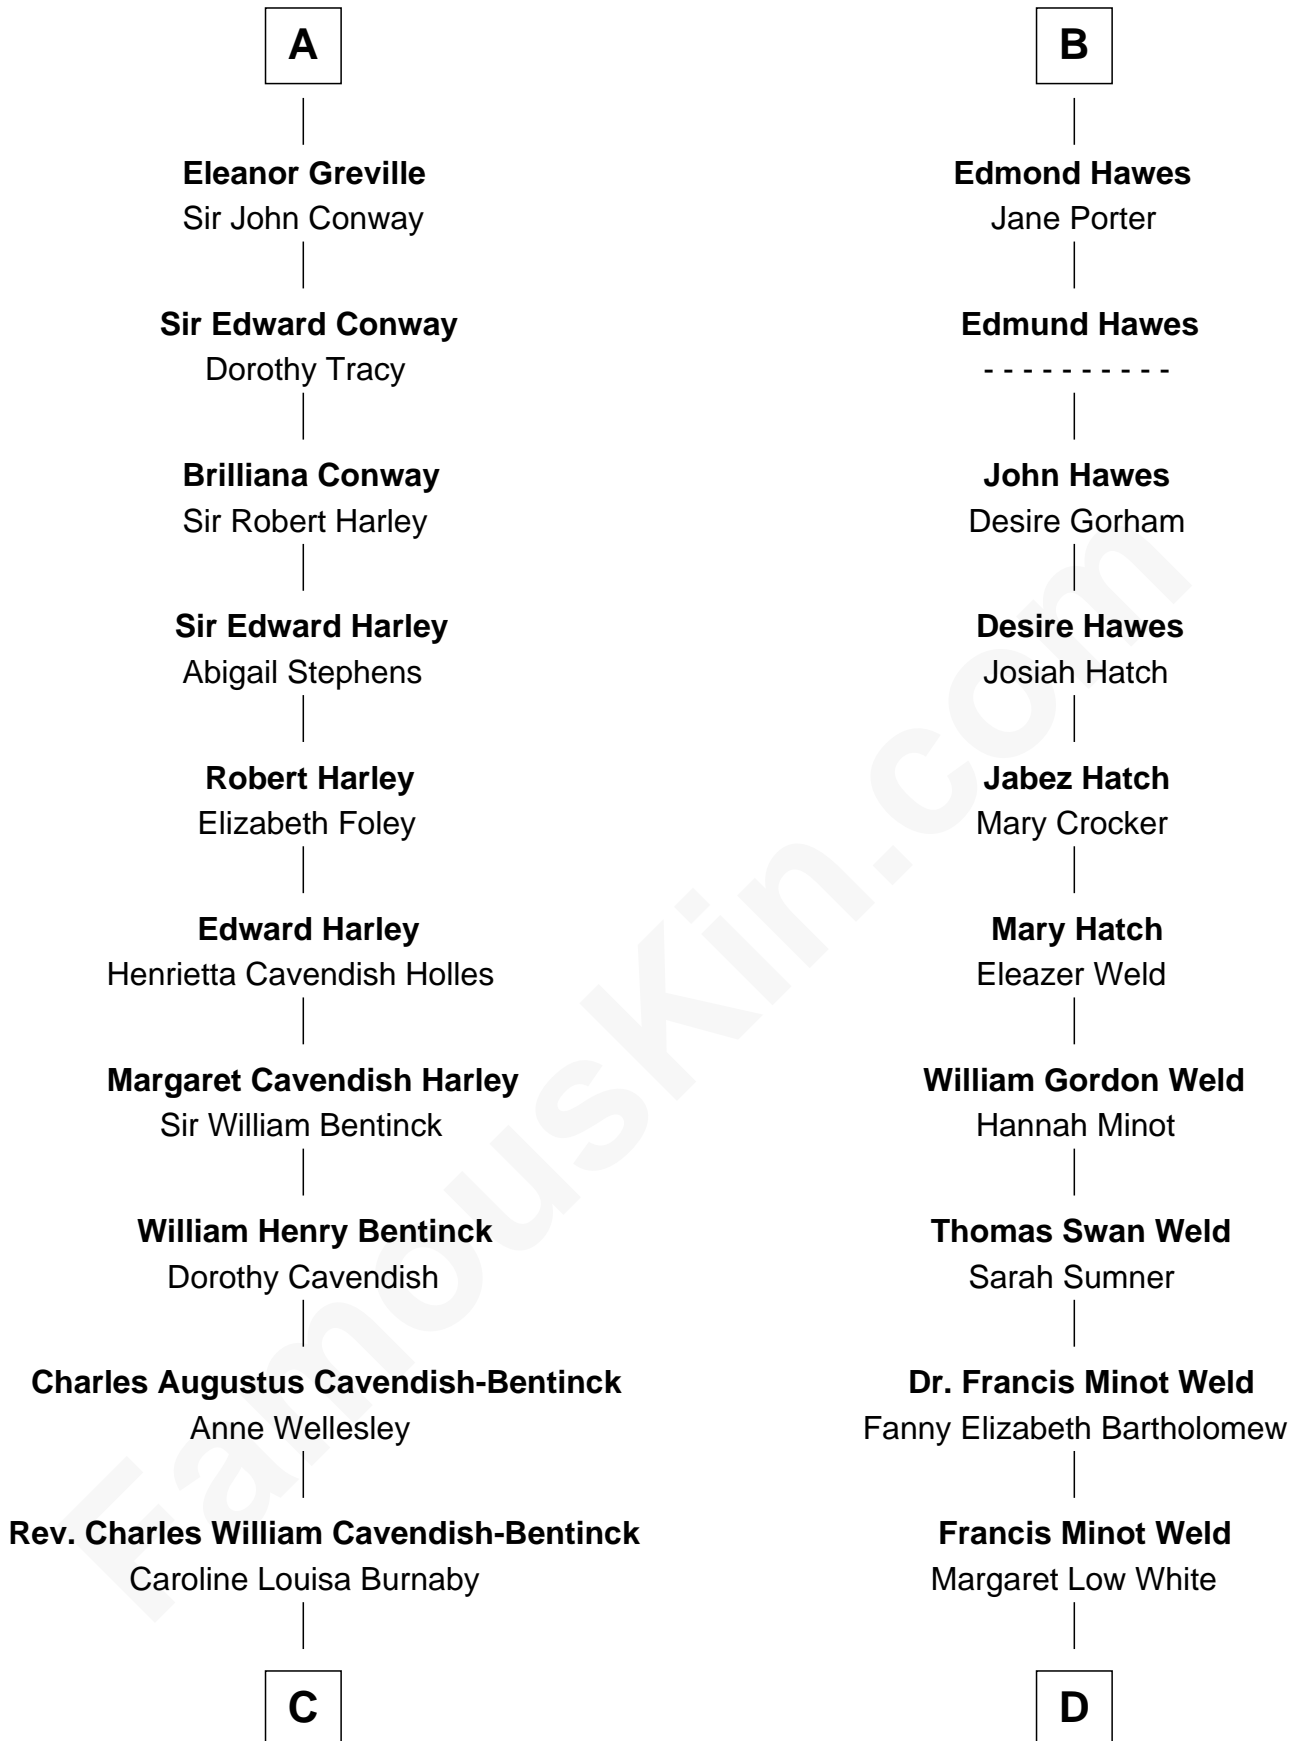

FamousKin.com Relationship Chart of

Prince William

Prince of Wales

18th cousin 3 times removed of

Bill Weld

68th Governor of Massachusetts

Sir Peter de Brewes

Agnes de Clifford

Katherine Lampeck

Elizabeth Brome

Thomas Hawes

William Hawes

Ursula Colles

B

C

Cecilia Nina Cavendish-Bentinck