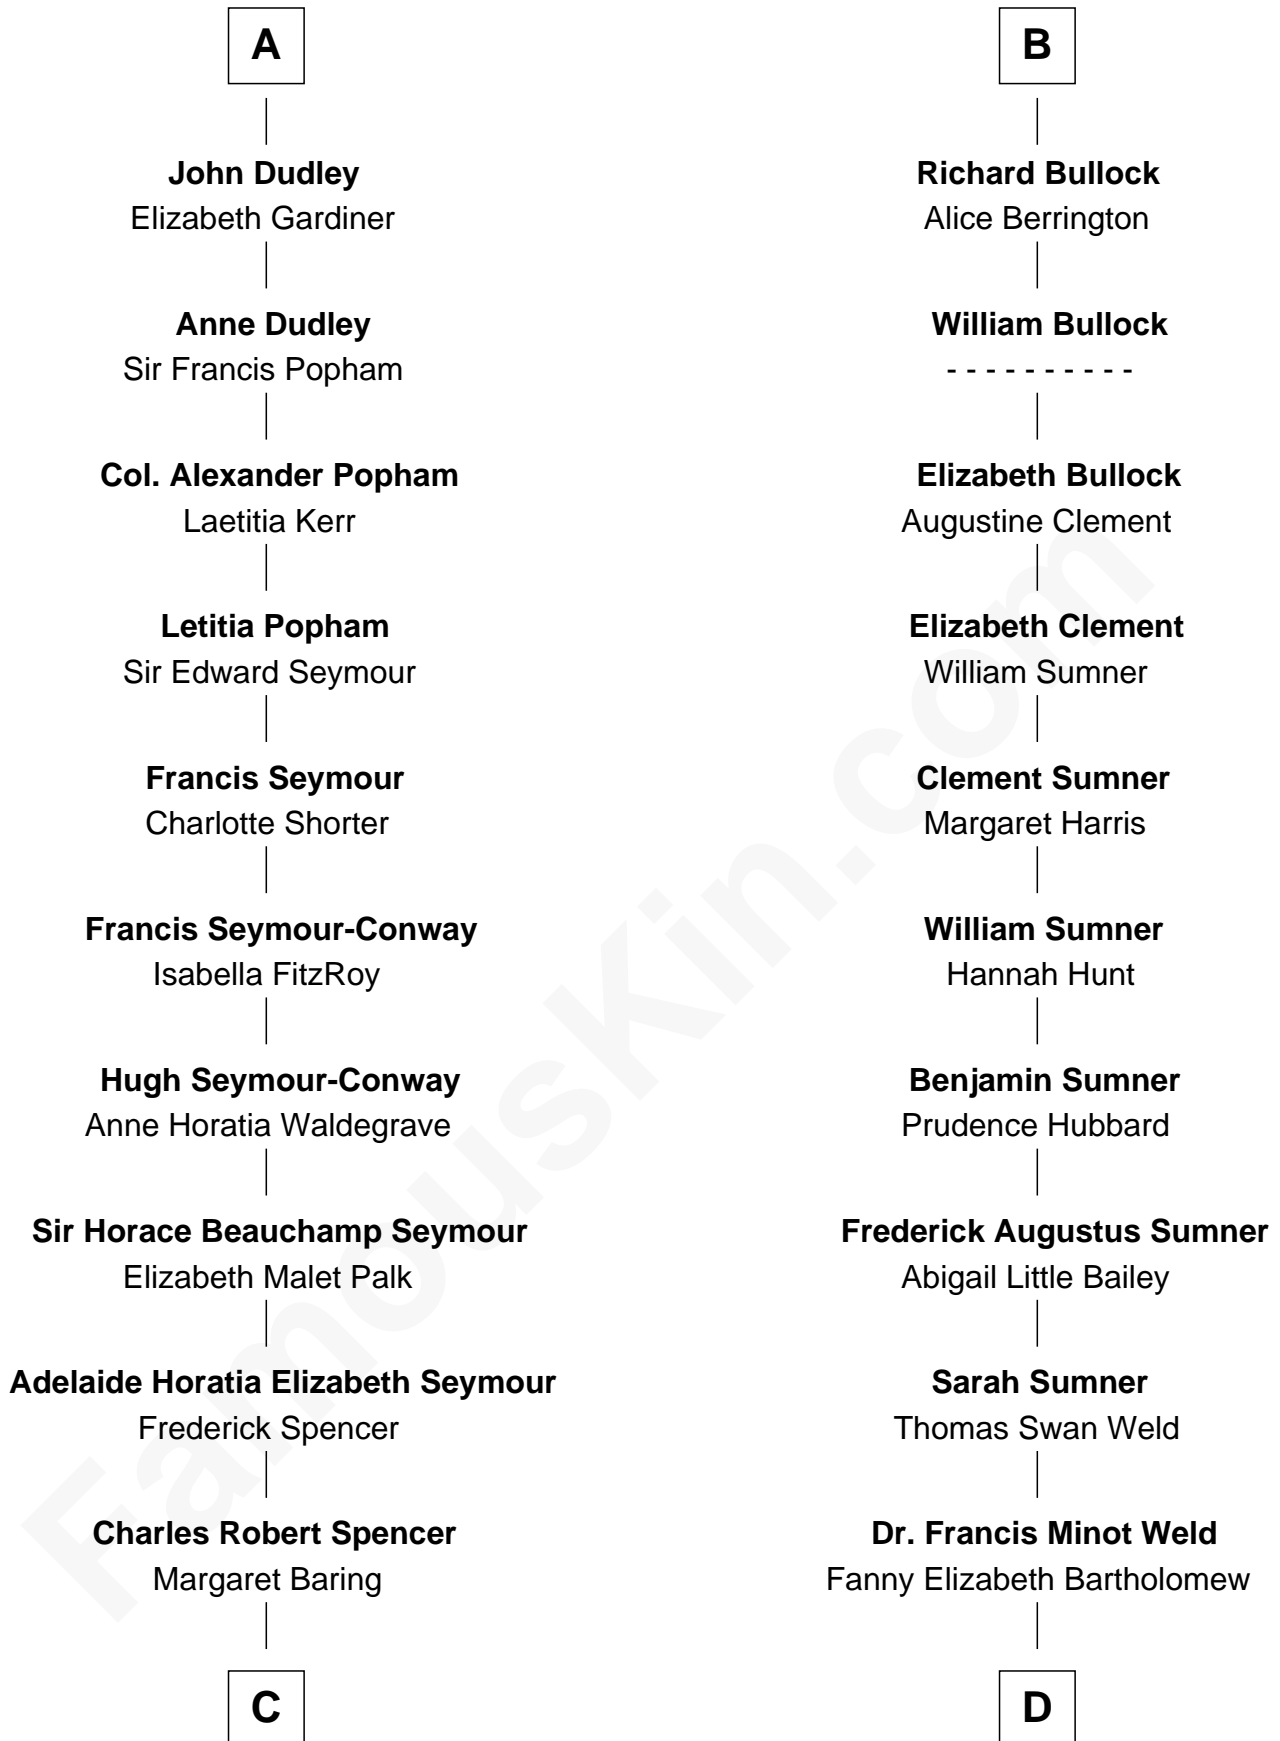

FamousKin.com Relationship Chart of

Prince William

Prince of Wales

19th cousin 1 time removed of

Bill Weld

68th Governor of Massachusetts

William de Montagu
Katherine de Grandison

Philippa de Montagu
Sir Roger de Mortimer

Edmund Mortimer
Philippa Plantagenet

Elizabeth Mortimer
Sir Henry Percy

Elizabeth Percy
Sir John Clifford

Thomas Clifford
Joan Dacre

Matilda Clifford
Sir Edmund Sutton

Thomas Dudley
Grace Threlkeld

A

Sibyl de Montagu
Sir Edmund Fitzalan

Philippe Fitzalan
Sir Richard Sergeaux

Alice Sergeaux
Sir Richard de Vere

Sir John de Vere
Elizabeth Howard

Joan de Vere
Sir William Norreys

Margaret Norreys
Gilbert Bullock

Thomas Bullock
Alice Kingsmill

B

C

Albert Edward John Spencer
Cynthia Elinor Beatrix Hamilton

Edward John Spencer
Frances Ruth Burke Roche

Princess Diana Frances Spencer
Charles III, King of the United Kingdom

Prince William
Prince of Wales