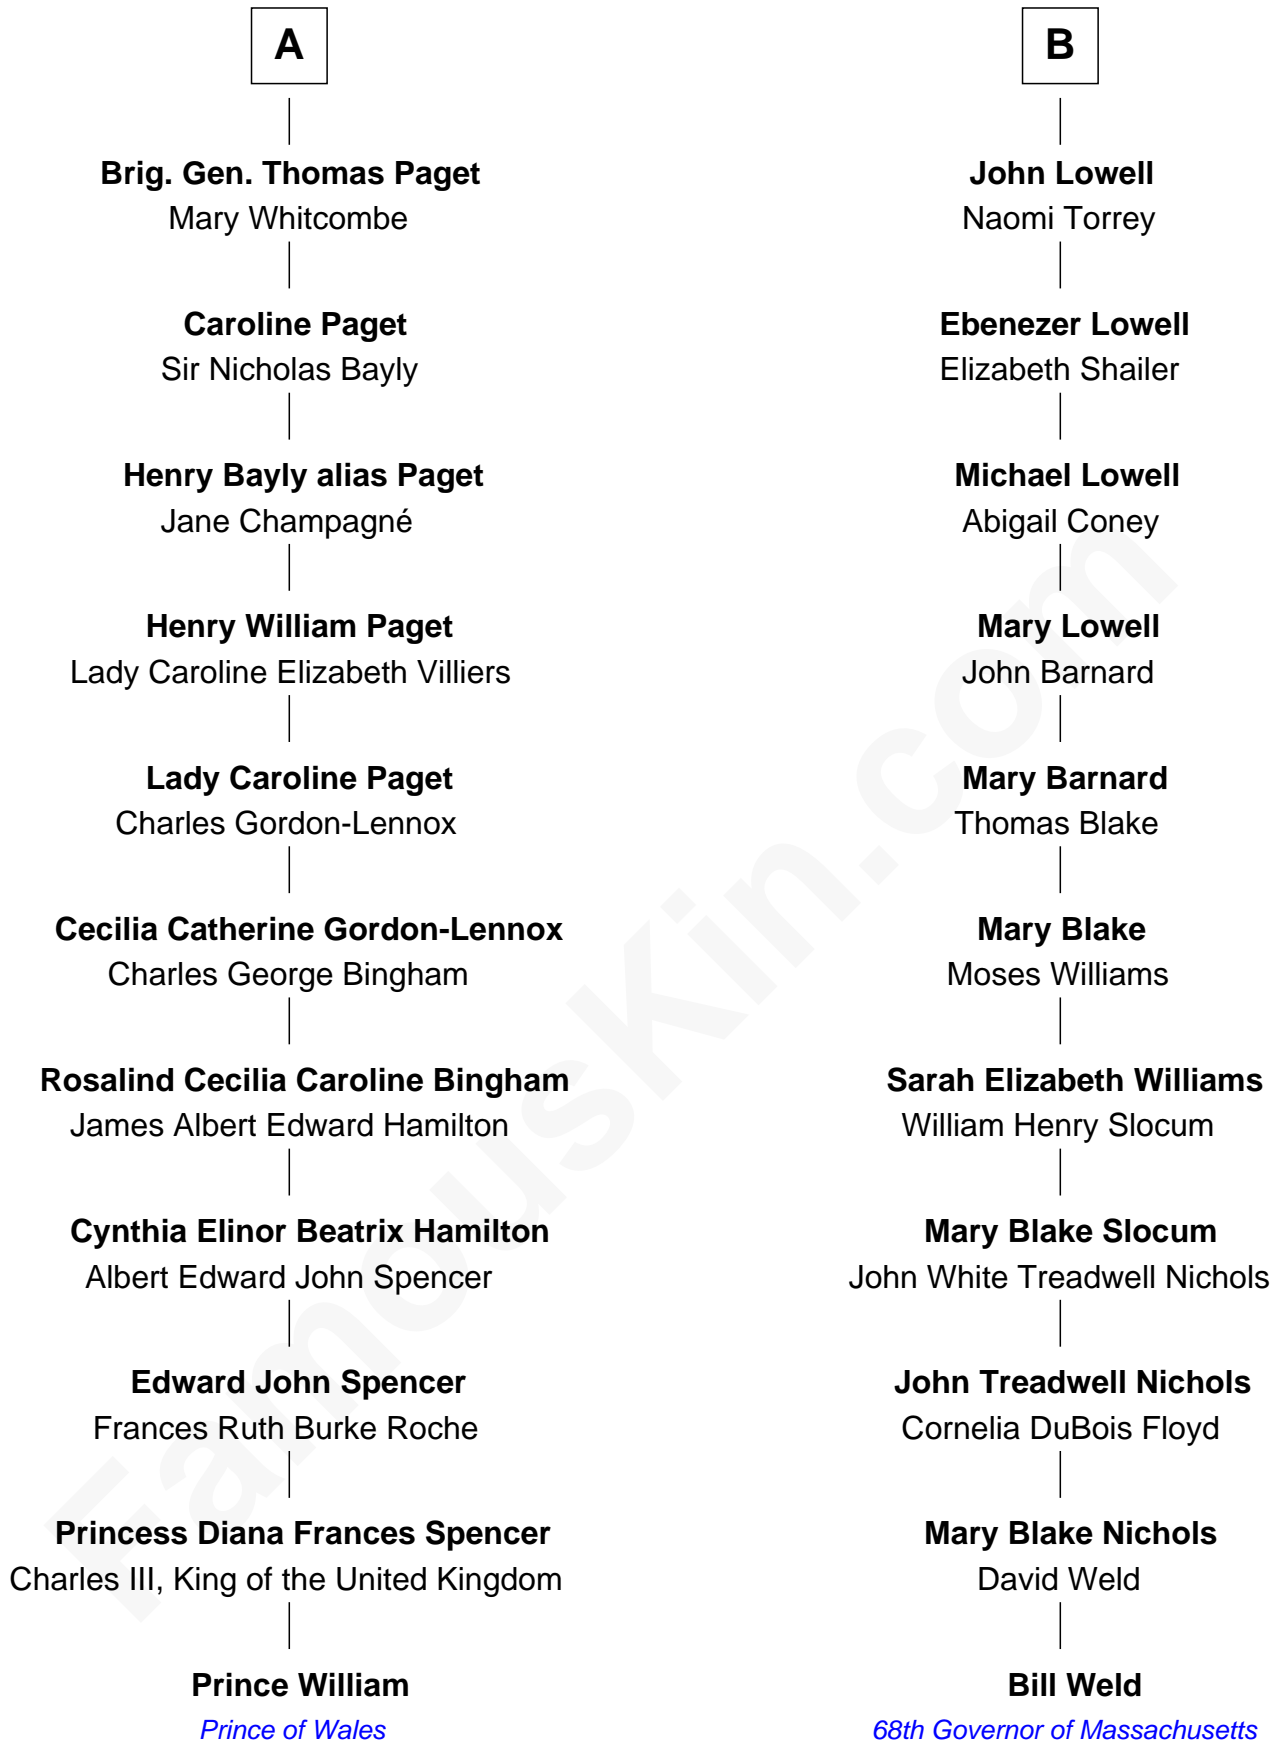

# FamousKin.com Relationship Chart of

**Prince William**

*Prince of Wales*

17th cousin of

**Bill Weld**

*68th Governor of Massachusetts*

William photo by [InSapphoWeTrust](#) (CC BY-SA 2.0)

Bill Weld photo by [Marc Nozell](#) (CC BY-SA 2.0)