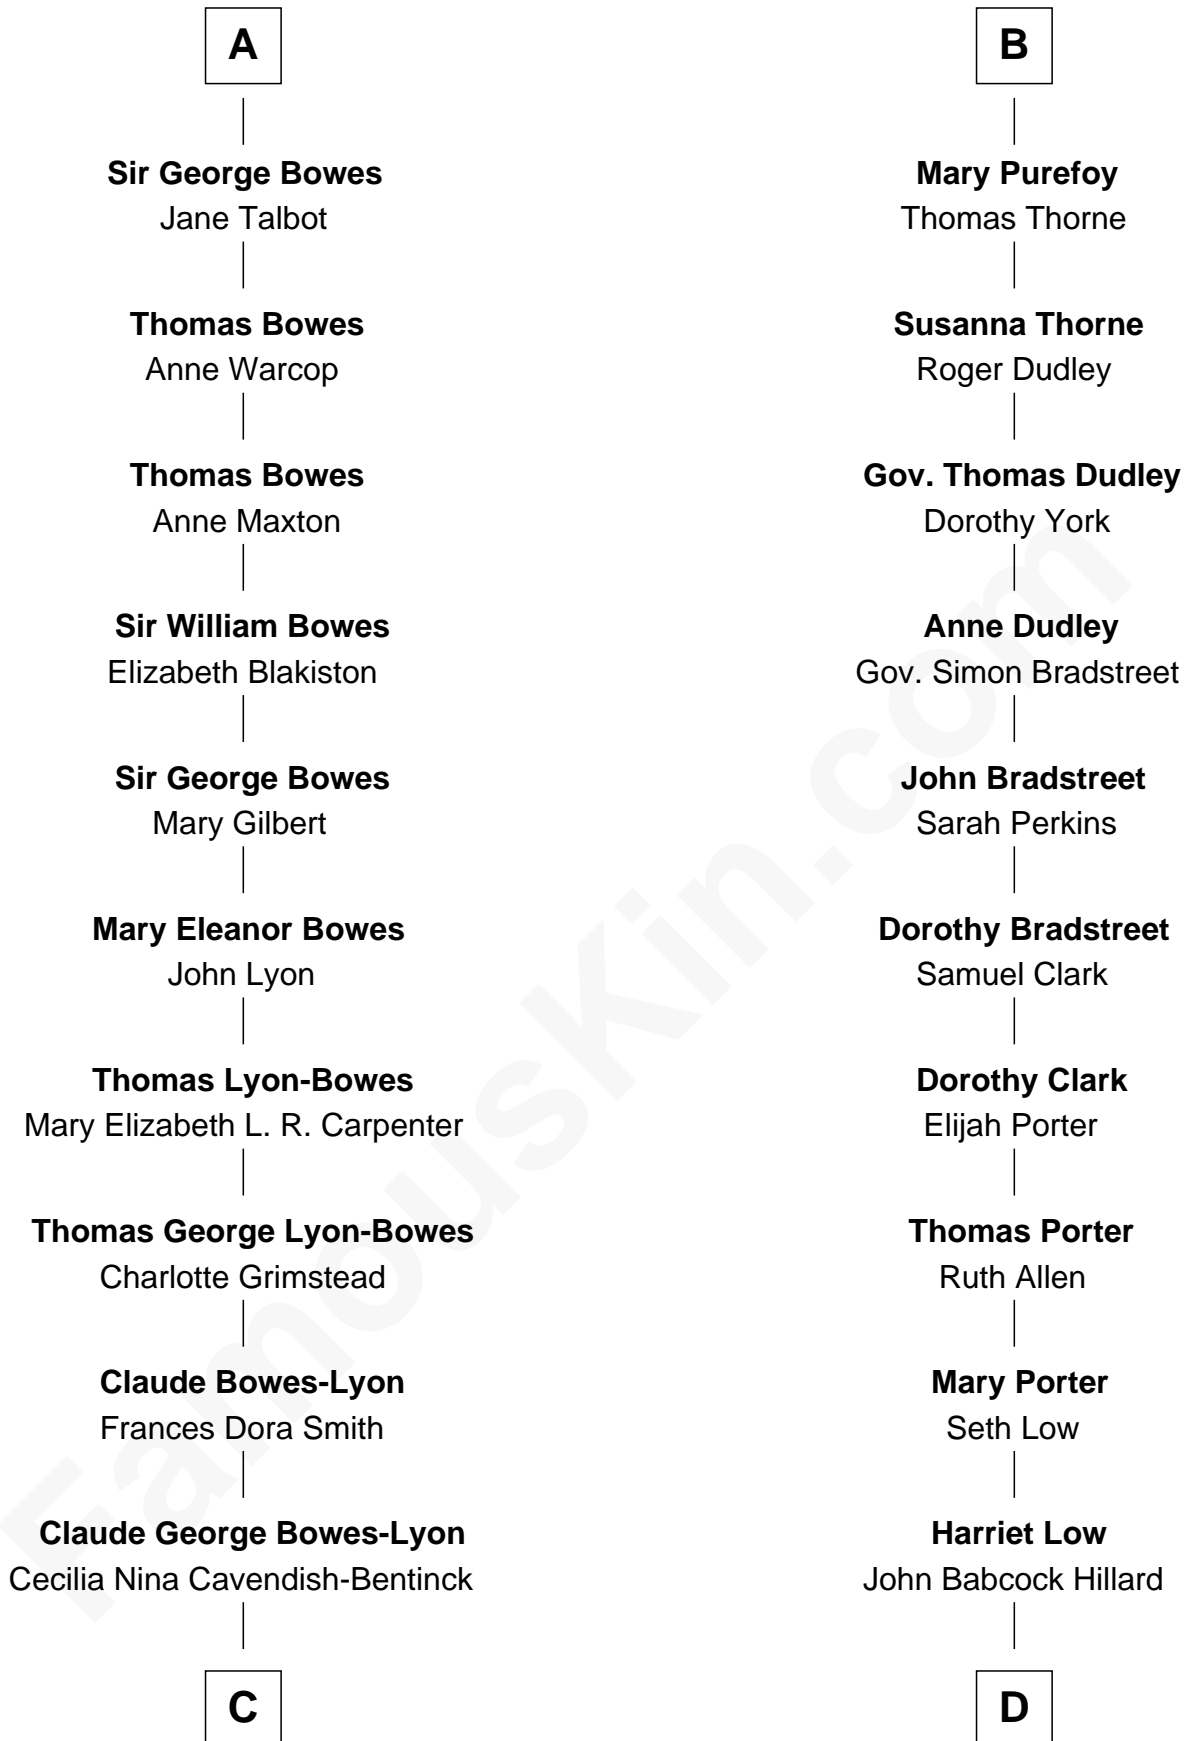

# FamousKin.com Relationship Chart of

**Prince William**

*Prince of Wales*

20th cousin of

**Bill Weld**

*68th Governor of Massachusetts*

**Sir John Marmion**

Maud de Furnival

**C**

**Elizabeth Bowes-Lyon**

George VI, King of the United Kingdom

**Elizabeth II, Queen of the United Kingdom**

Prince Philip of Edinburgh

**Charles III, King of the United Kingdom**

Princess Diana Frances Spencer

**Prince William**

*Prince of Wales*

**D**

**Harriet Hillard**

William Augustus White

**Margaret Low White**

Francis Minot Weld

**David Weld**

Mary Blake Nichols

**Bill Weld**

*68th Governor of Massachusetts*