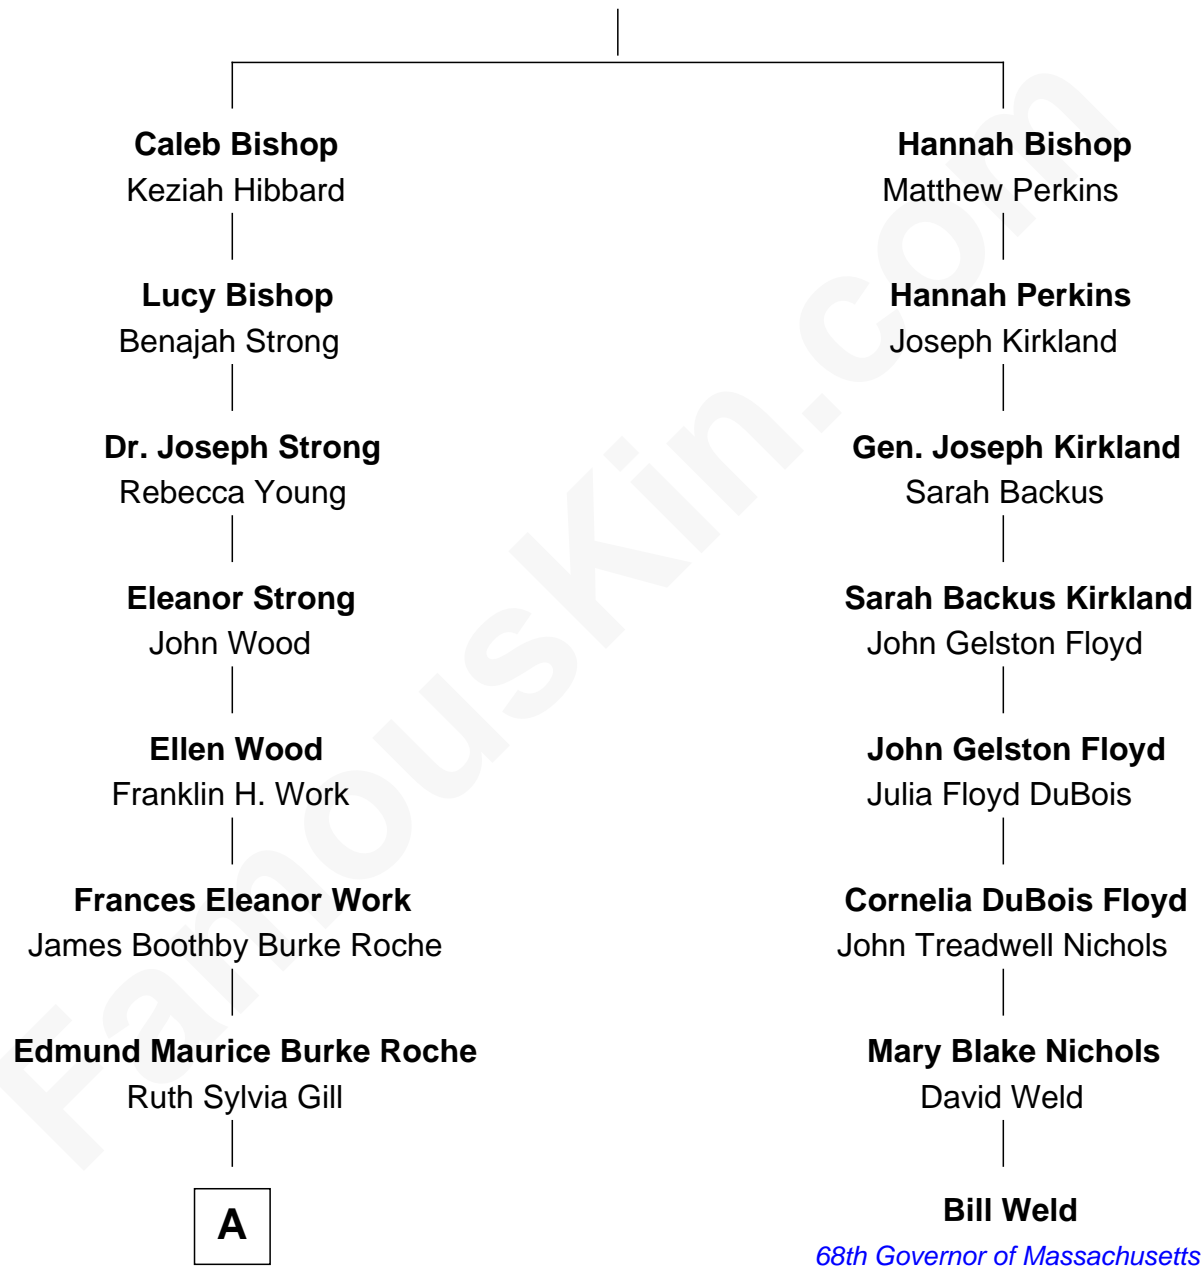

# FamousKin.com Relationship Chart of

**Prince William**

*Prince of Wales*

7th cousin 2 times removed of

**Bill Weld**

*68th Governor of Massachusetts*

**Samuel Bishop**

Sarah Fobes

A

Frances Ruth Burke Roche

Edward John Spencer

Princess Diana Frances Spencer

Charles III, King of the United Kingdom

Prince William

*Prince of Wales*

FamousKin.com