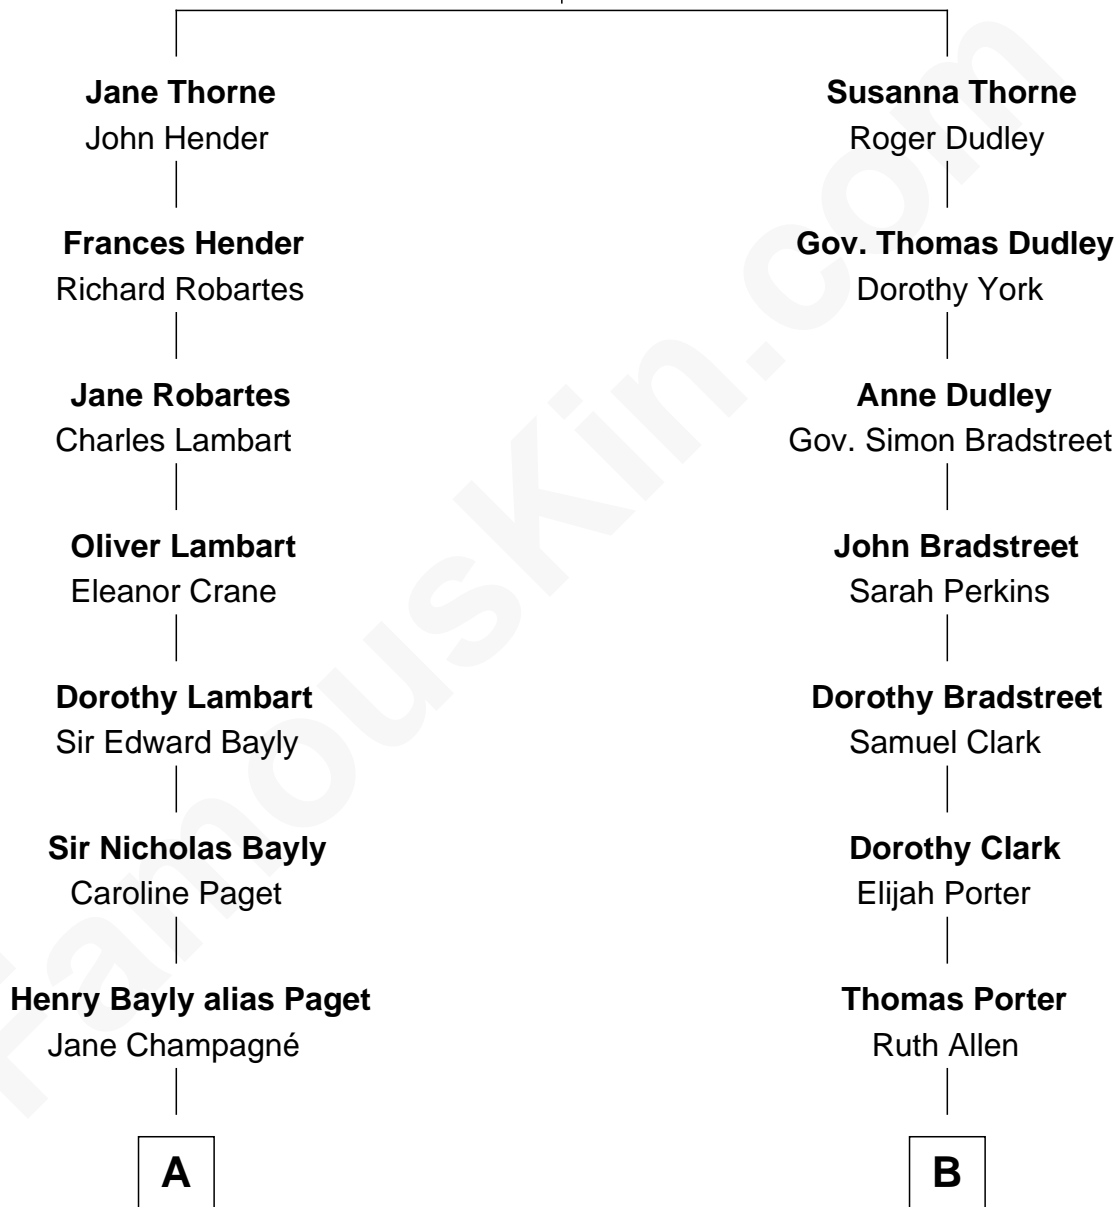

FamousKin.com

Relationship Chart of

Prince William

Prince of Wales

12th cousin 2 times removed of

Bill Weld

68th Governor of Massachusetts

Thomas Thorne
Mary Purefoy

A

Henry William Paget
Lady Caroline Elizabeth Villiers

Lady Caroline Paget
Charles Gordon-Lennox

Cecilia Catherine Gordon-Lennox
Charles George Bingham

Rosalind Cecilia Caroline Bingham
James Albert Edward Hamilton

Cynthia Elinor Beatrix Hamilton
Albert Edward John Spencer

Edward John Spencer
Frances Ruth Burke Roche

Princess Diana Frances Spencer
Charles III, King of the United Kingdom

Prince William
Prince of Wales