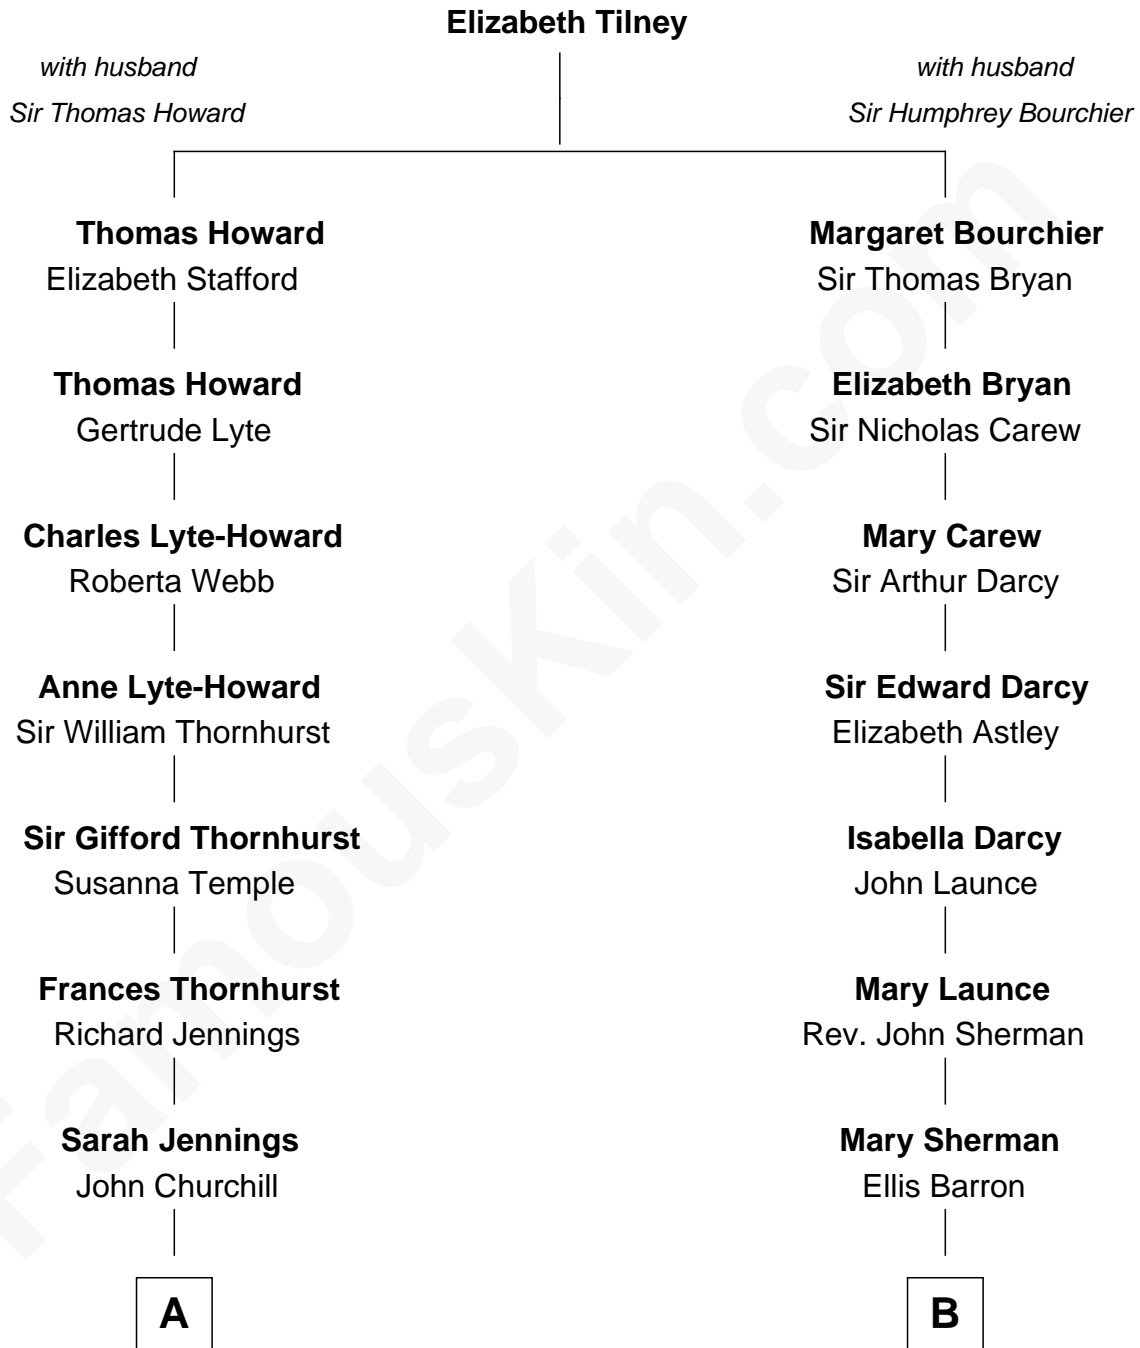

FamousKin.com Relationship Chart of

Prince William

Prince of Wales

15th cousin 1 time removed of

Bill Weld

68th Governor of Massachusetts

A

Anne Churchill
Sir Charles Spencer

John Spencer
Georgiana Carolina Carteret

John Spencer
Margaret Georgiana Poyntz

George John Spencer
Lavina Bingham

Frederick Spencer
Adelaide Horatia Elizabeth Seymour

Charles Robert Spencer
Margaret Baring

Albert Edward John Spencer
Cynthia Elinor Beatrix Hamilton

Edward John Spencer
Frances Ruth Burke Roche

Princess Diana Frances Spencer
Charles III, King of the United Kingdom

Prince William
Prince of Wales