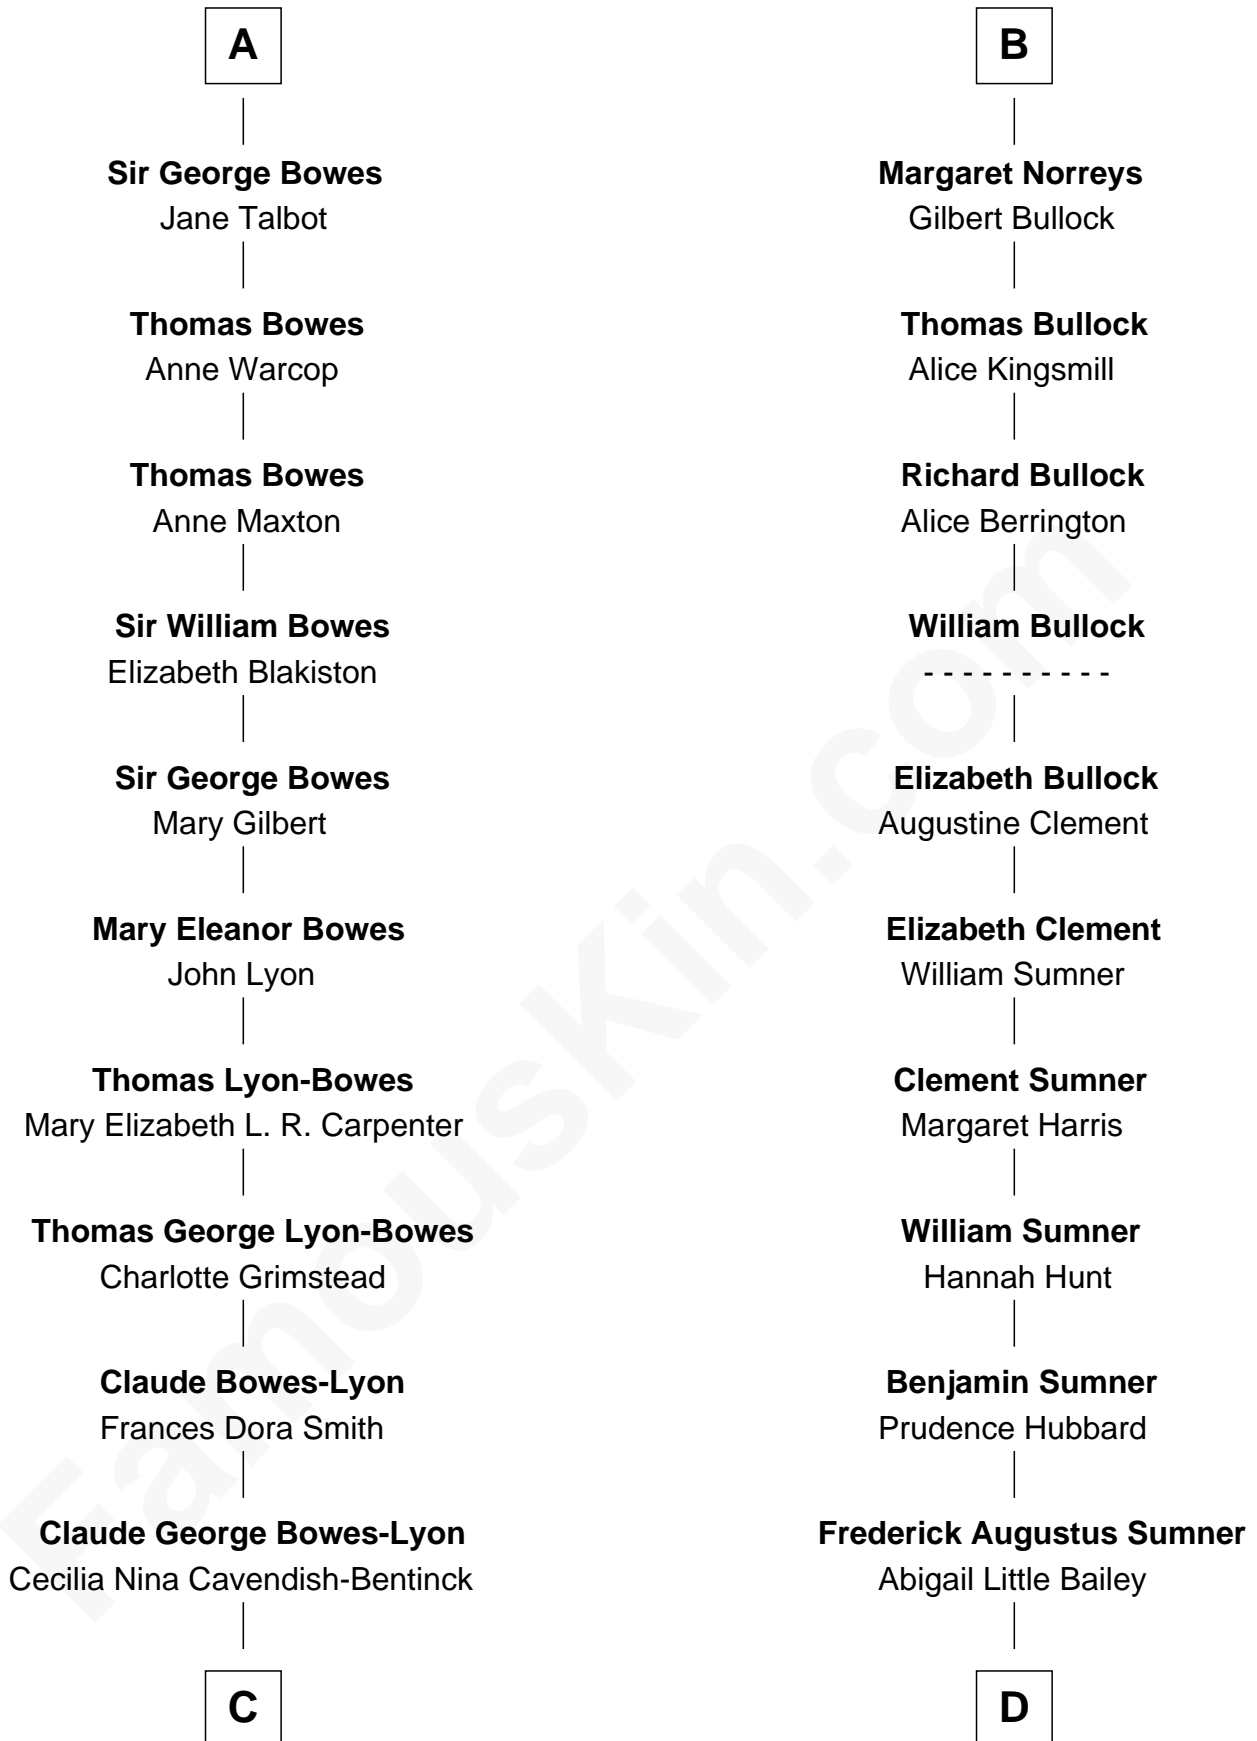

FamousKin.com Relationship Chart of

Prince William

Prince of Wales

20th cousin 1 time removed of

Bill Weld

68th Governor of Massachusetts

Richard Fitzalan

Alice de Saluzzo

C

Elizabeth Bowes-Lyon

George VI, King of the United Kingdom

Elizabeth II, Queen of the United Kingdom

Prince Philip of Edinburgh

Charles III, King of the United Kingdom

Princess Diana Frances Spencer

Prince William