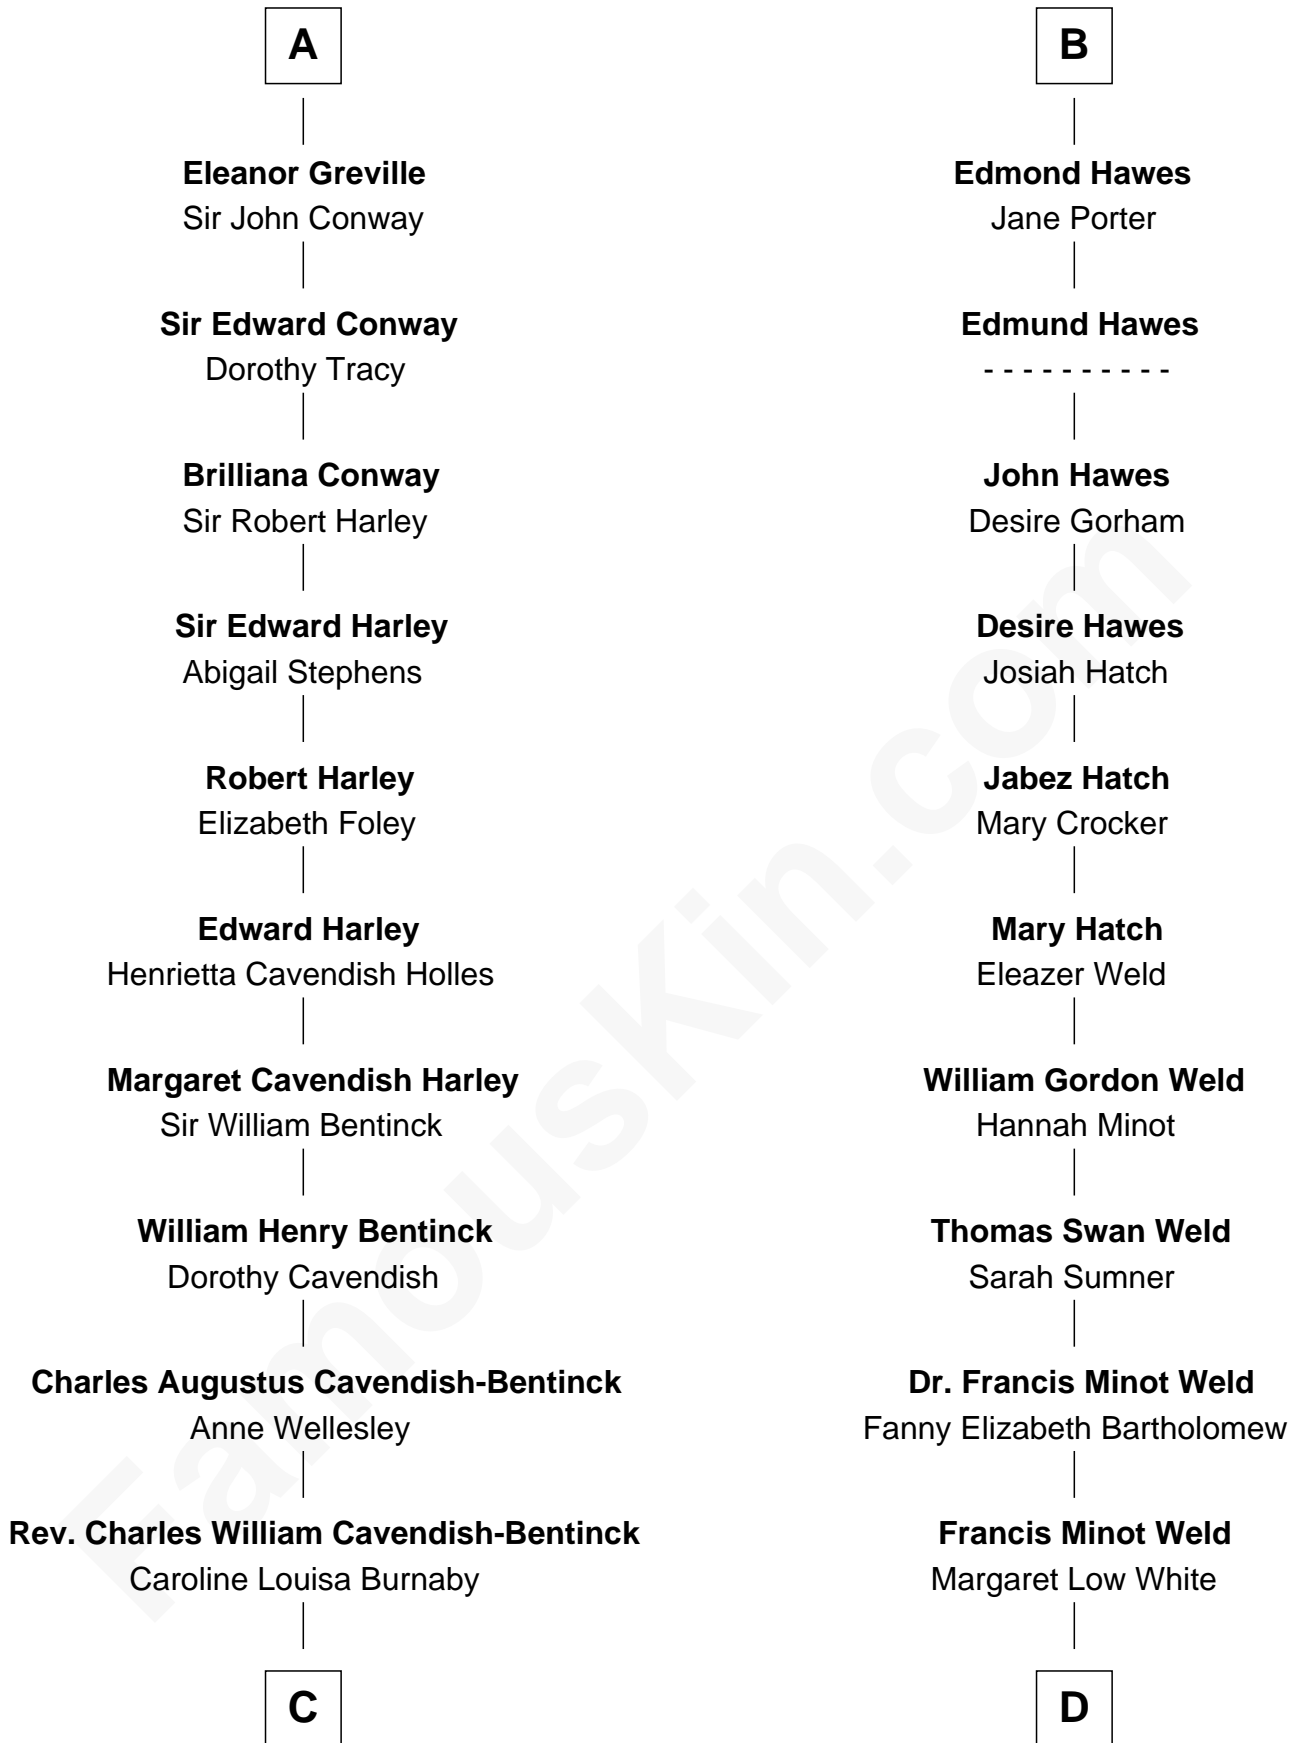

FamousKin.com Relationship Chart of

Prince William

Prince of Wales

18th cousin 3 times removed of

Bill Weld

68th Governor of Massachusetts

C

Cecilia Nina Cavendish-Bentinck

Claude George Bowes-Lyon

Elizabeth Bowes-Lyon

George VI, King of the United Kingdom

Elizabeth II, Queen of the United Kingdom

Prince Philip of Edinburgh

Charles III, King of the United Kingdom

Princess Diana Frances Spencer