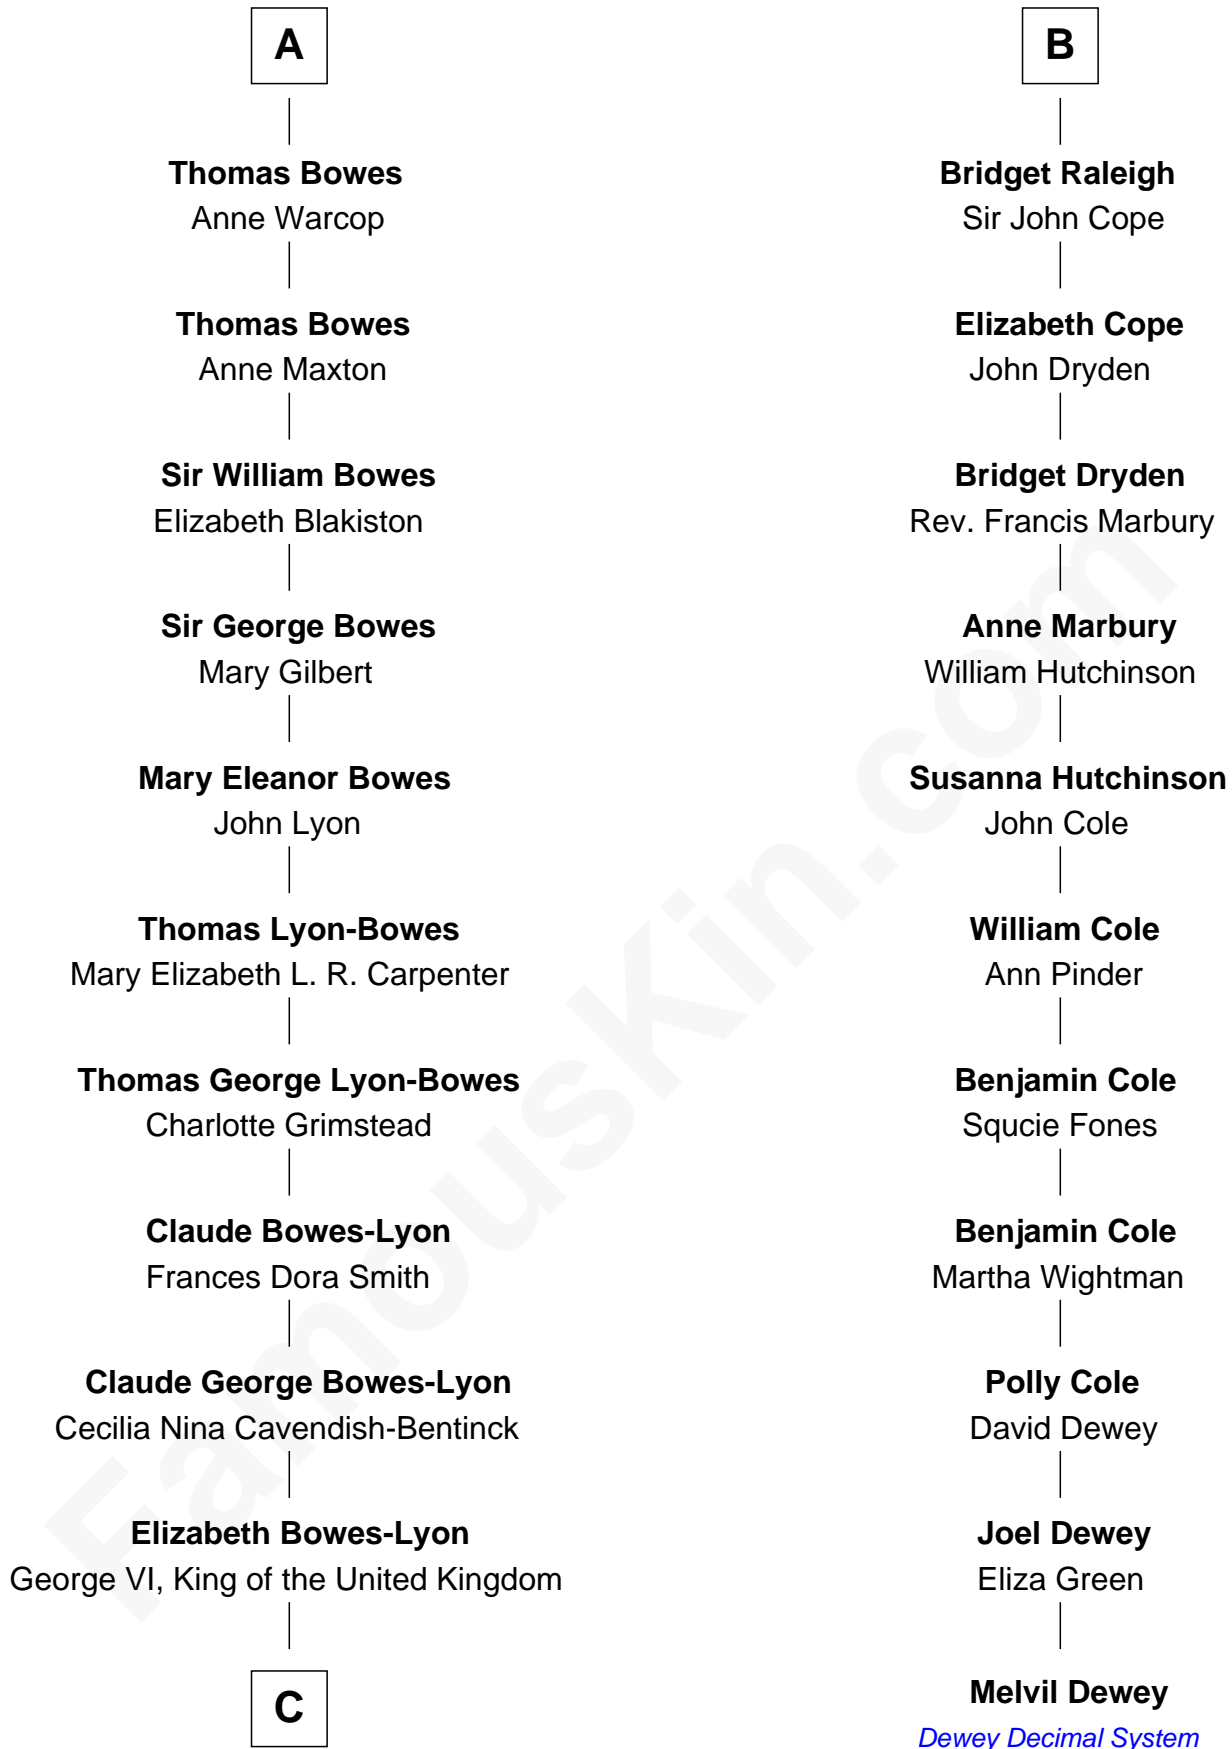

# FamousKin.com Relationship Chart of

**Prince William**

*Prince of Wales*

17th cousin 2 times removed of

**Melvil Dewey**

*Inventor of the Dewey Decimal System*

**Edmund Fitzalan**

Alice de Warenne

**Aline Fitzalan**

Sir Roger le Strange

**Lucy le Strange**

Sir William Willoughby

**Margery Willoughby**

Sir William FitzHugh

**Maud FitzHugh**

Sir William Bowes

John le Strange

**Ankaret le Strange**

Sir Richard Talbot

**Mary Talbot**

Sir Thomas Greene

**Sir Thomas Greene**

Phillippa Ferrers

**Elizabeth Greene**

William Raleigh

**Sir Edward Raleigh**

Margaret Verney

**Sir Edward Raleigh**

Anne Chamberlayne

**B**

C

Elizabeth II, Queen of the United Kingdom