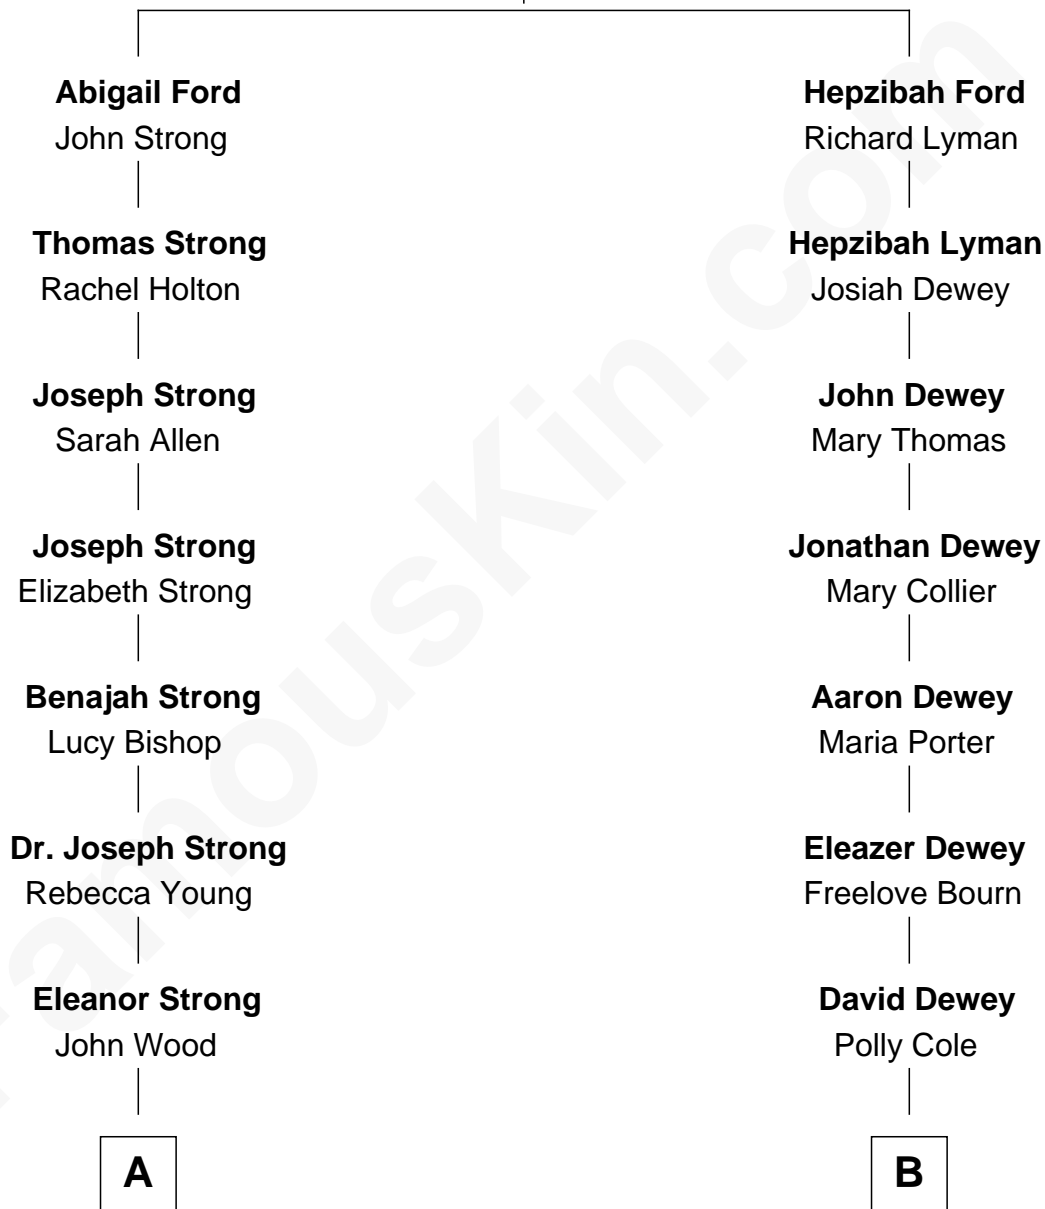

# FamousKin.com Relationship Chart of

**Prince William**

*Prince of Wales*

8th cousin 4 times removed of

**Melvil Dewey**

*Inventor of the Dewey Decimal System*

**Thomas Ford**  
Elizabeth Charde

**A**

**Ellen Wood**  
Franklin H. Work

**Frances Eleanor Work**  
James Boothby Burke Roche

**Edmund Maurice Burke Roche**  
Ruth Sylvia Gill

**Frances Ruth Burke Roche**  
Edward John Spencer

**Princess Diana Frances Spencer**  
Charles III, King of the United Kingdom

**Prince William**  
*Prince of Wales*

**B**

**Joel Dewey**  
Eliza Green

**Melvil Dewey**  
*Dewey Decimal System*

FamousKin.com