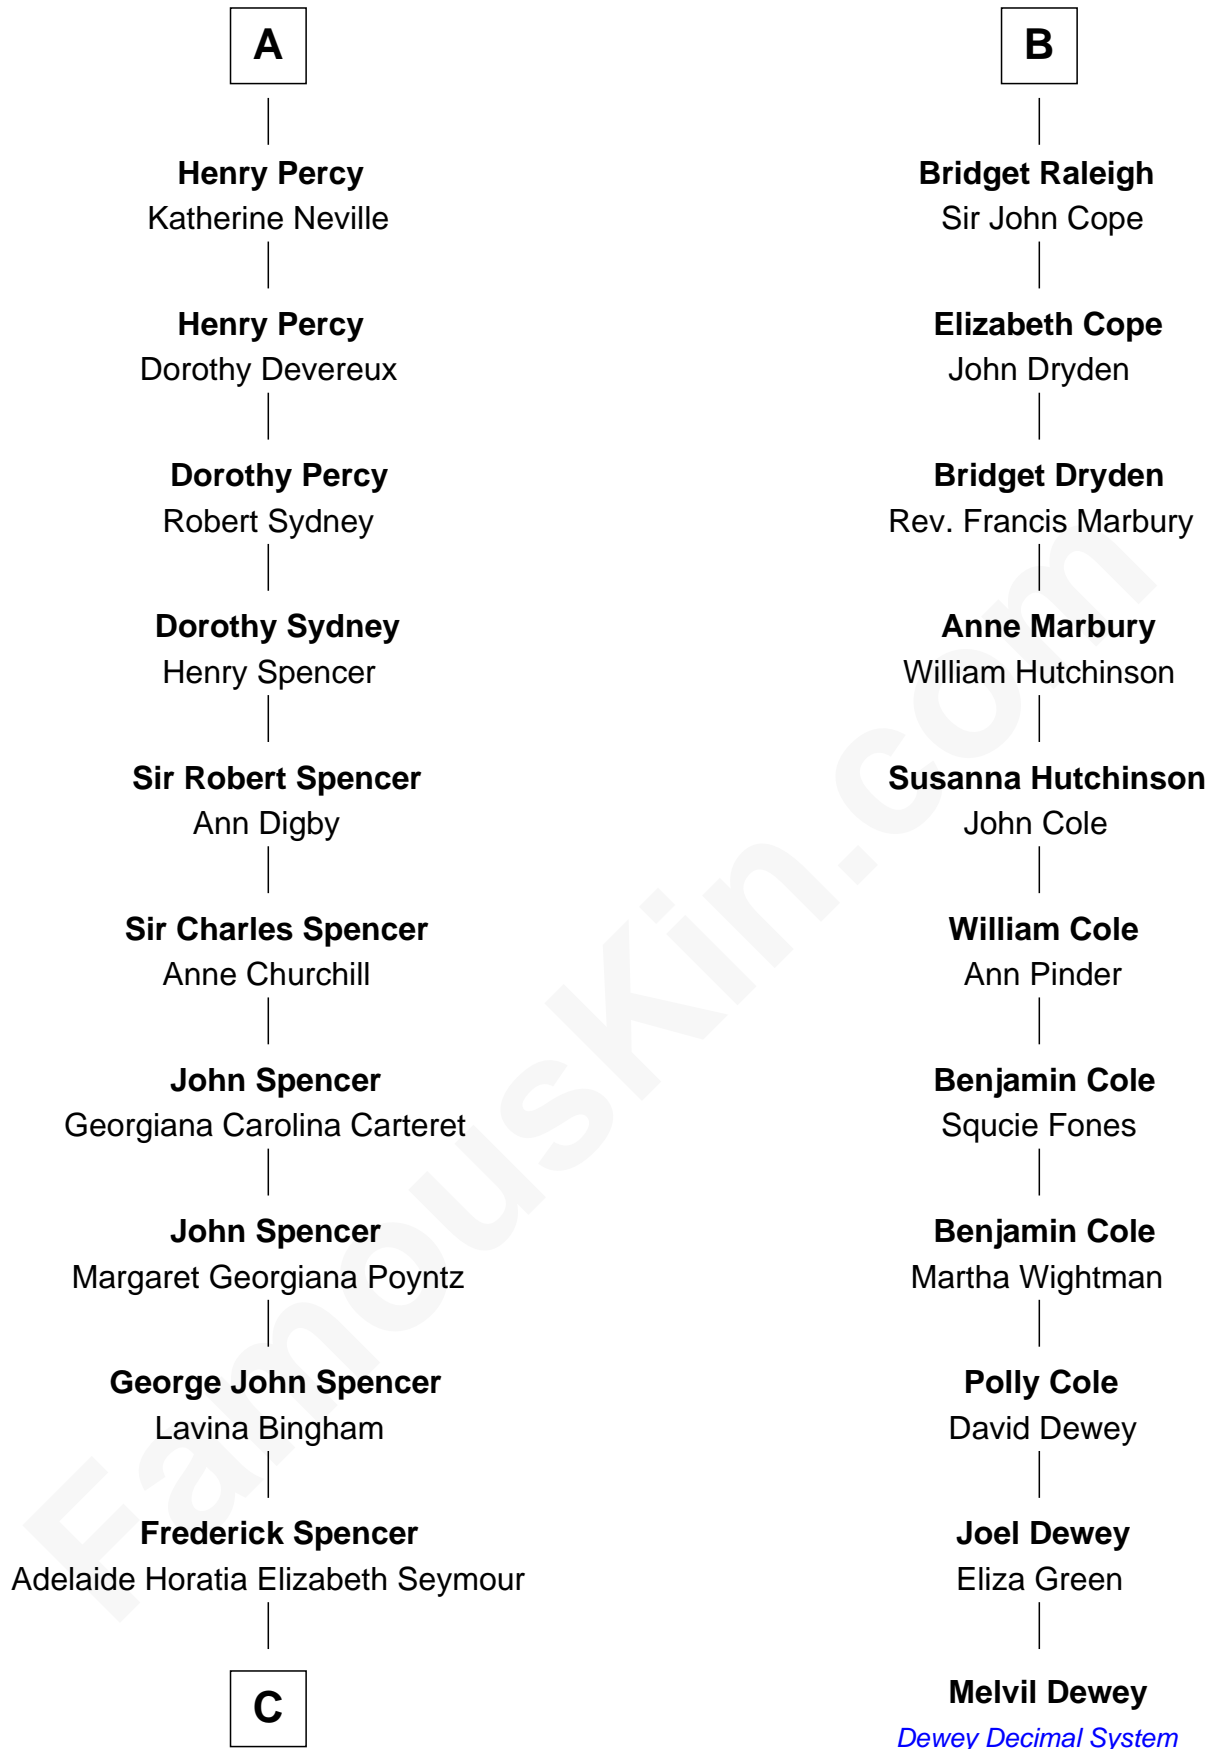

FamousKin.com

Relationship Chart of

Prince William

Prince of Wales

17th cousin 4 times removed of

Melvil Dewey
Inventor of the Dewey Decimal System

C

—
Charles Robert Spencer

Margaret Baring

—
Albert Edward John Spencer

Cynthia Elinor Beatrix Hamilton

—
Edward John Spencer

Frances Ruth Burke Roche

—
Princess Diana Frances Spencer

Charles III, King of the United Kingdom

—
Prince William