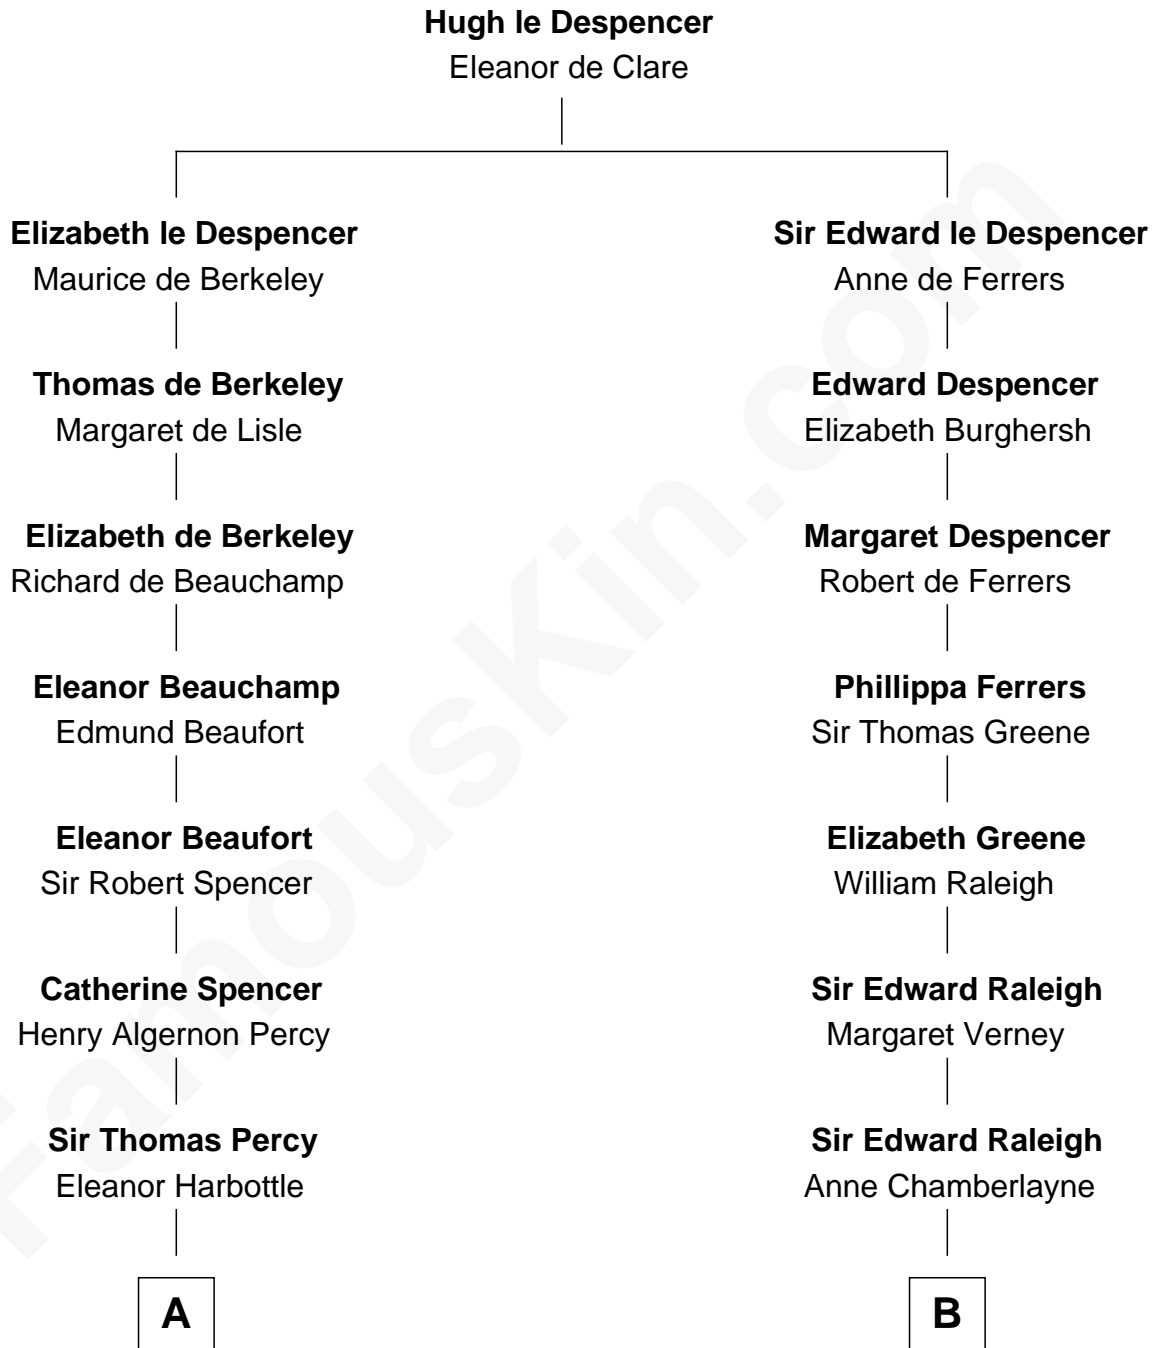

FamousKin.com

Relationship Chart of

Prince William

Prince of Wales

17th cousin 4 times removed of

Melvil Dewey
Inventor of the Dewey Decimal System

C

—
Charles Robert Spencer

Margaret Baring

—
Albert Edward John Spencer

Cynthia Elinor Beatrix Hamilton

—
Edward John Spencer

Frances Ruth Burke Roche

—
Princess Diana Frances Spencer

Charles III, King of the United Kingdom

—
Prince William