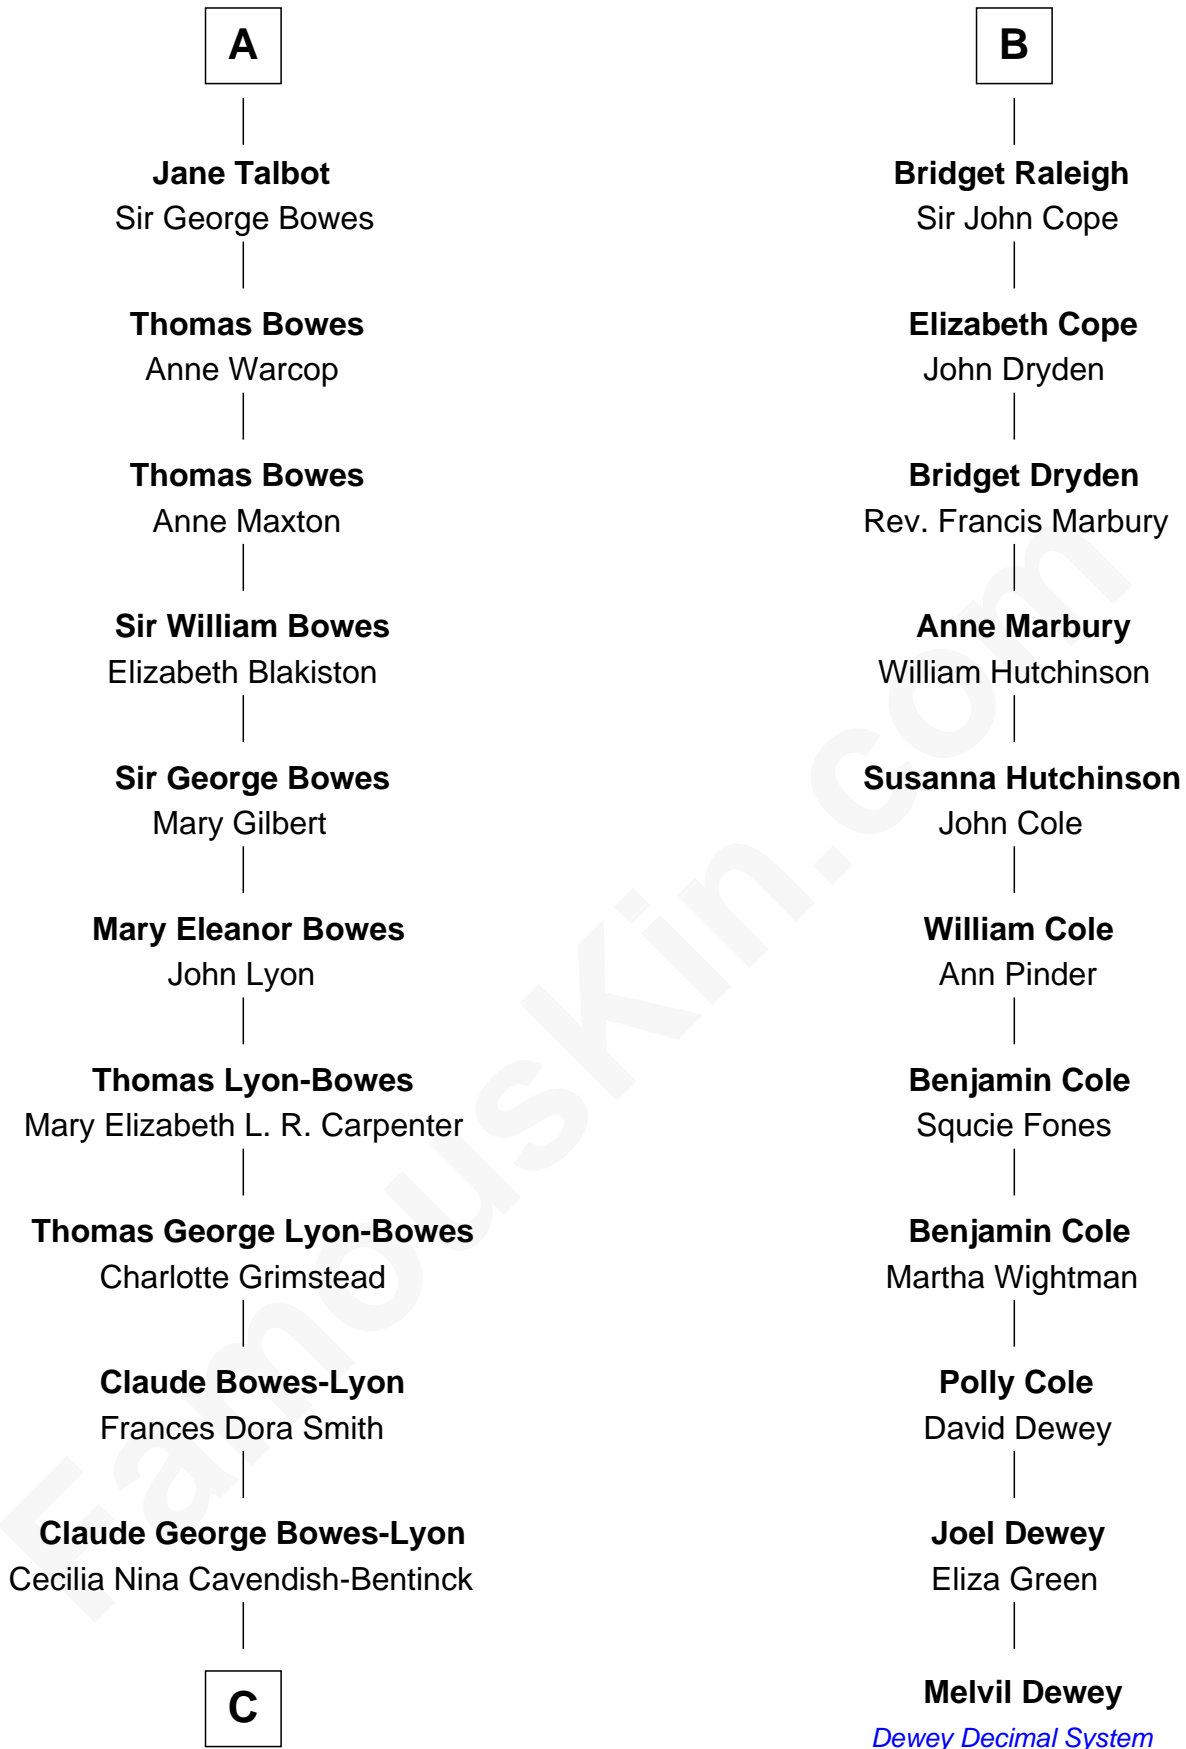

FamousKin.com Relationship Chart of

Prince William

Prince of Wales

17th cousin 3 times removed of

Melvil Dewey

Inventor of the Dewey Decimal System

Sir James le Boteler

Eleanor de Bohun

Sir Gilbert Talbot

Sir Richard Talbot

Ankaret le Strange

Mary Talbot

Sir Thomas Greene

Sir Thomas Greene

Phillippa Ferrers

Elizabeth Greene

William Raleigh

Sir Edward Raleigh

Margaret Verney

Sir Edward Raleigh

Anne Chamberlayne

B

C

Elizabeth Bowes-Lyon

George VI, King of the United Kingdom

Elizabeth II, Queen of the United Kingdom

Prince Philip of Edinburgh

Charles III, King of the United Kingdom

Princess Diana Frances Spencer

Prince William

Prince of Wales