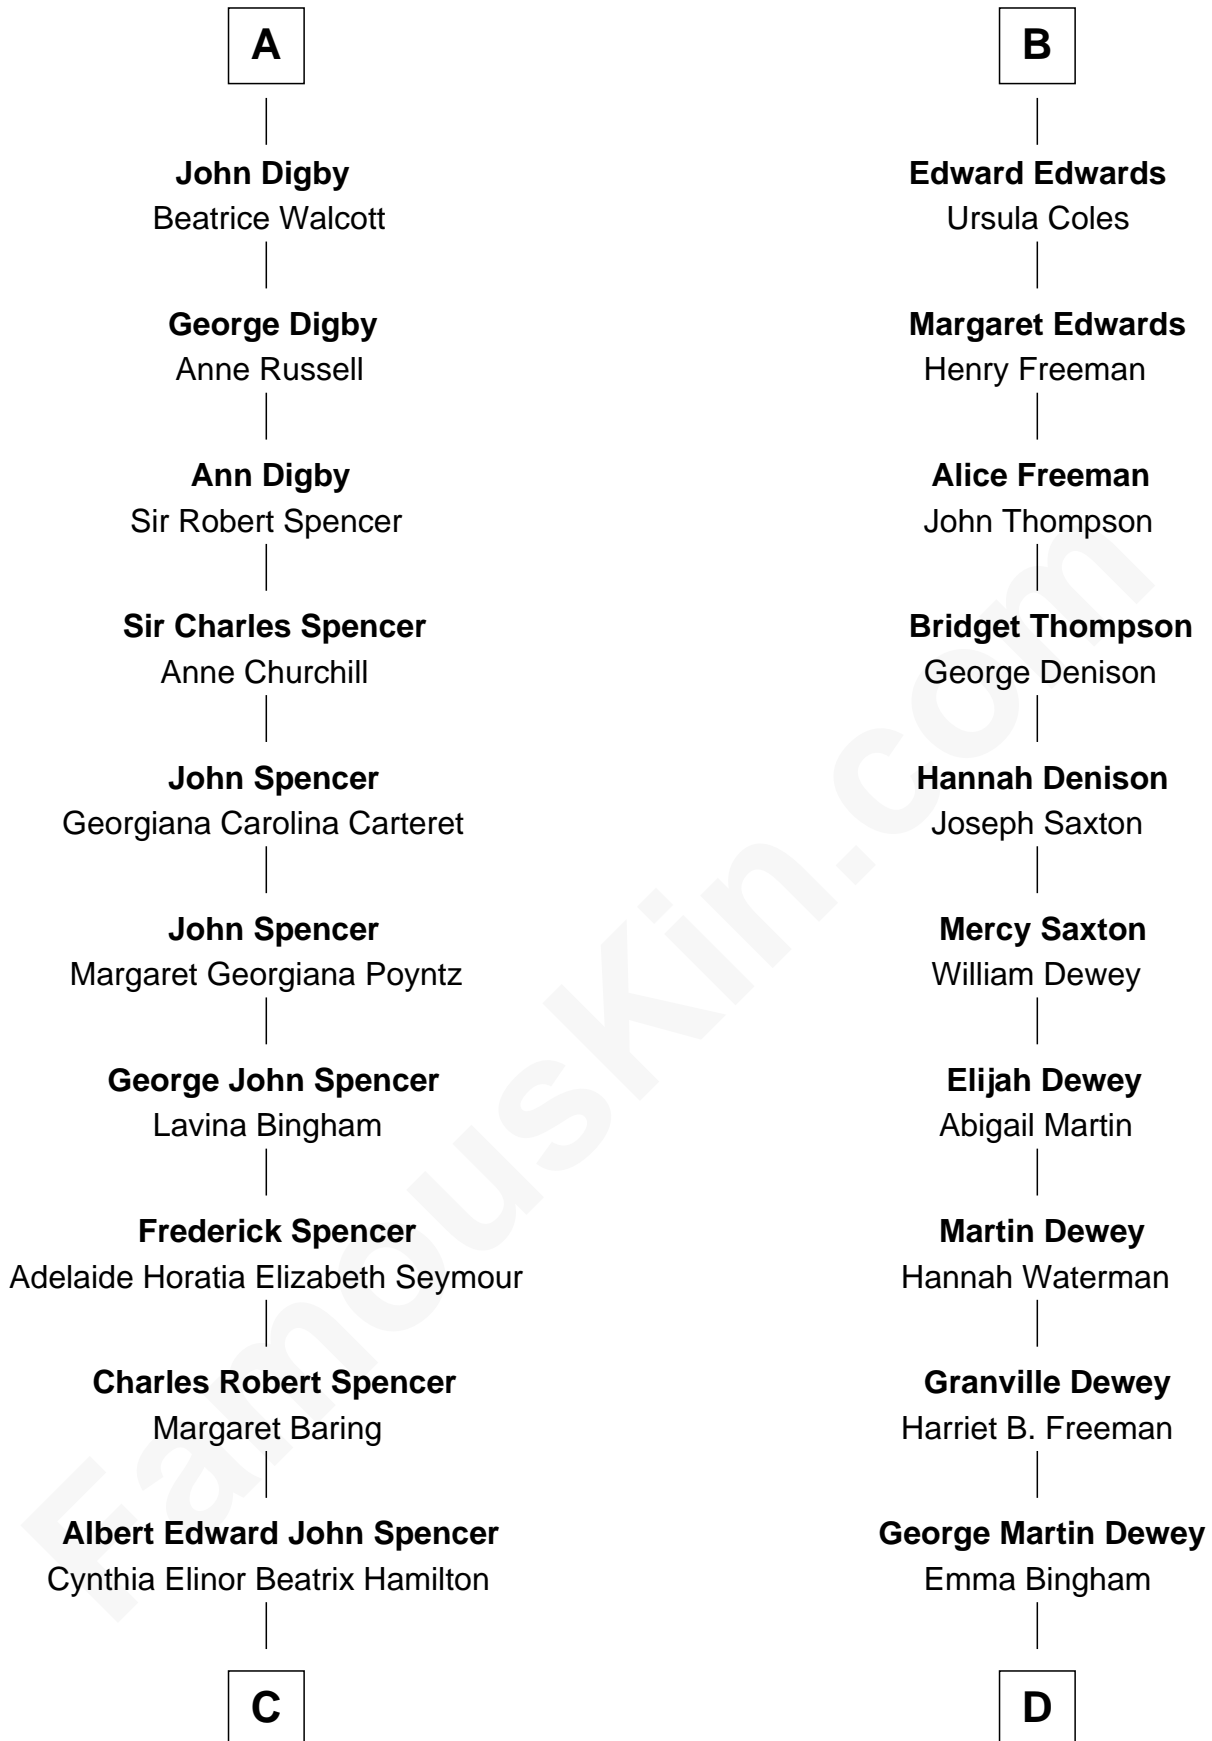

FamousKin.com Relationship Chart of

Prince William

Prince of Wales

18th cousin 1 time removed of

Thomas Edmund Dewey

47th Governor of New York

William de la Spine

Alice de Bruley

C

Edward John Spencer
Frances Ruth Burke Roche

Princess Diana Frances Spencer
Charles III, King of the United Kingdom

Prince William
Prince of Wales

D

George Martin Dewey
Annie L. Thomas

Thomas Edmund Dewey
47th Governor of New York