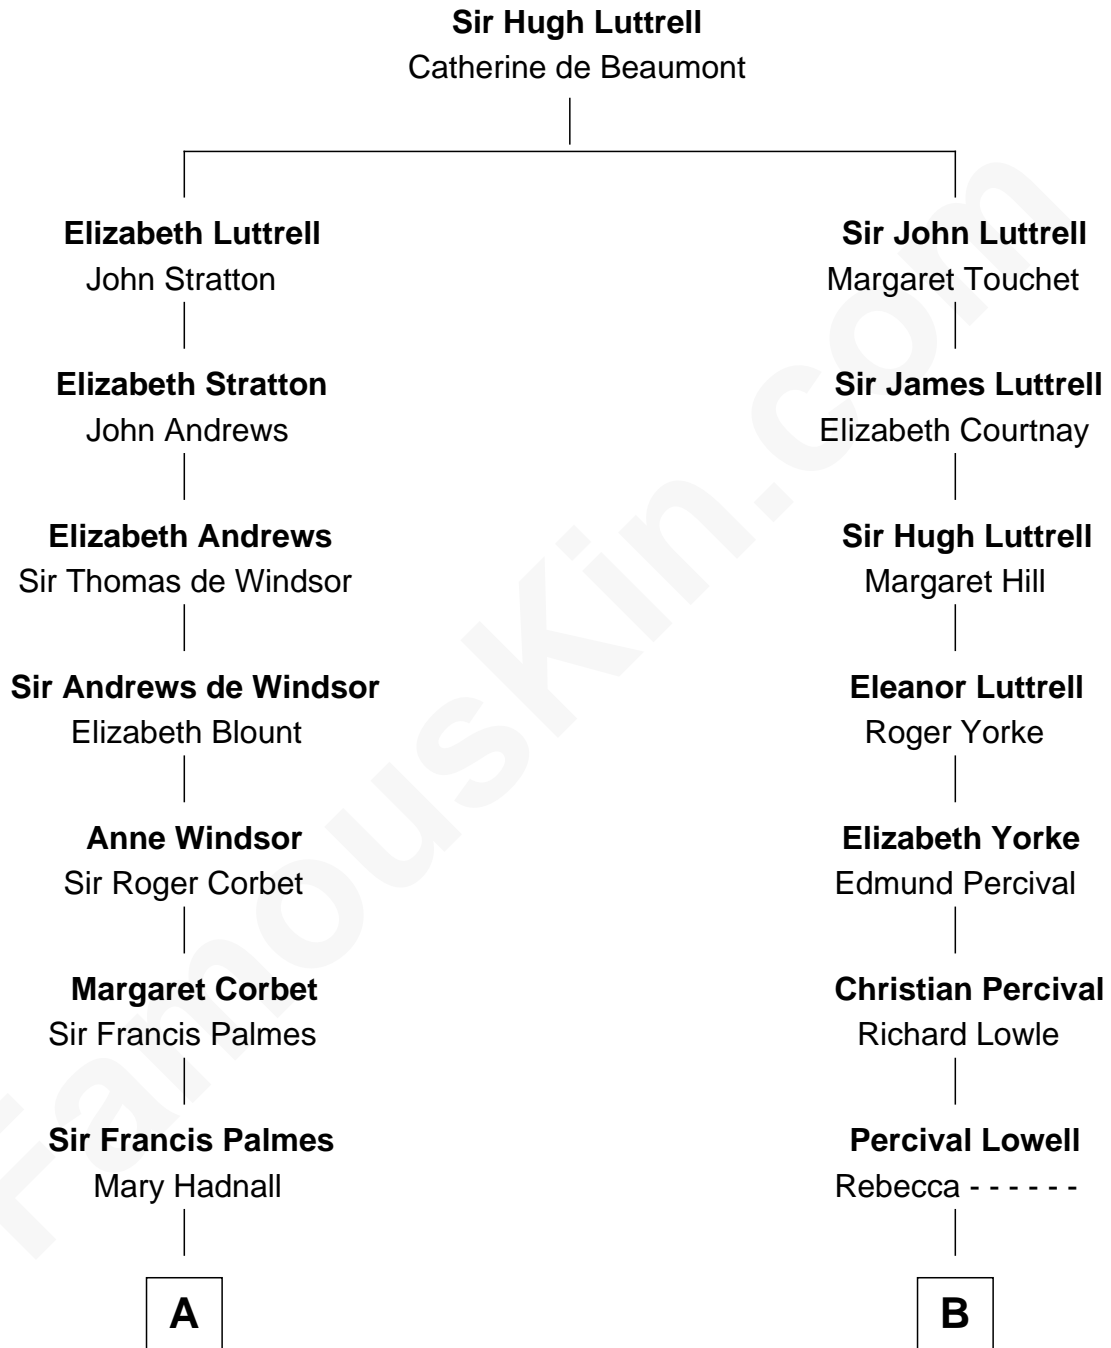

FamousKin.com
Relationship Chart of
Prince William
Prince of Wales

16th cousin 3 times removed of
Leverett Saltonstall
55th Governor of Massachusetts

C

—
Edward John Spencer
Frances Ruth Burke Roche

—
Princess Diana Frances Spencer
Charles III, King of the United Kingdom

—
Prince William
Prince of Wales

FamousKin.com