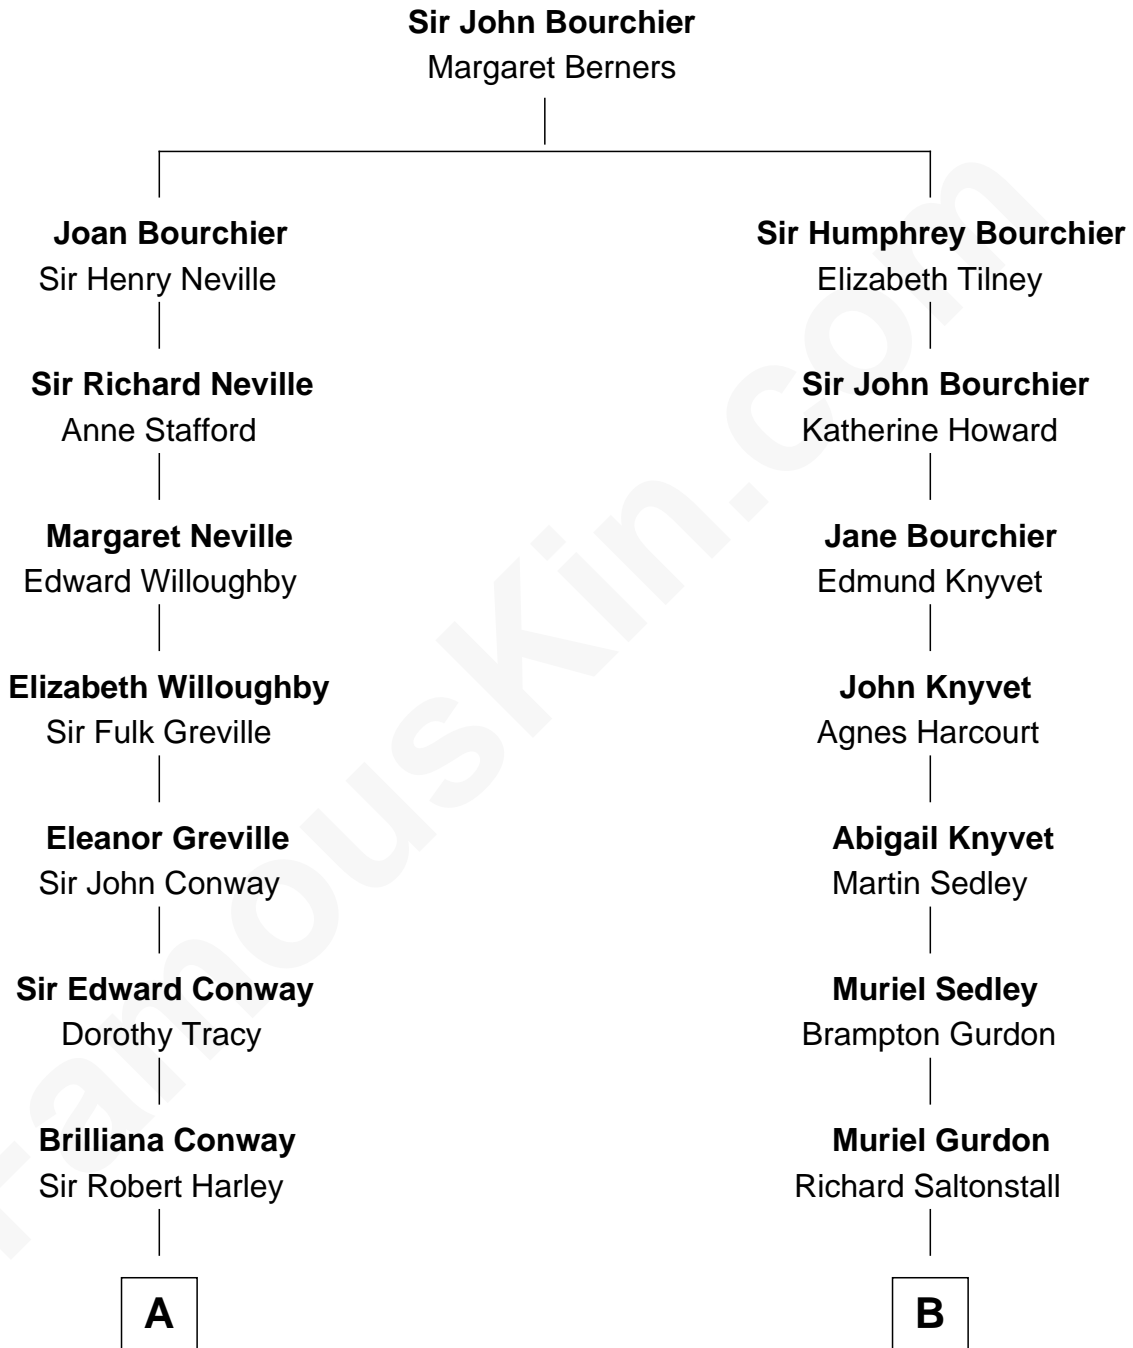

FamousKin.com
Relationship Chart of
Prince William
Prince of Wales

14th cousin 4 times removed of
Leverett Saltonstall
55th Governor of Massachusetts

A

Sir Edward Harley

Abigail Stephens

Robert Harley

Elizabeth Foley

Edward Harley

Henrietta Cavendish Holles

Margaret Cavendish Harley

Sir William Bentinck

William Henry Bentinck

Dorothy Cavendish

Charles Augustus Cavendish-Bentinck

Anne Wellesley