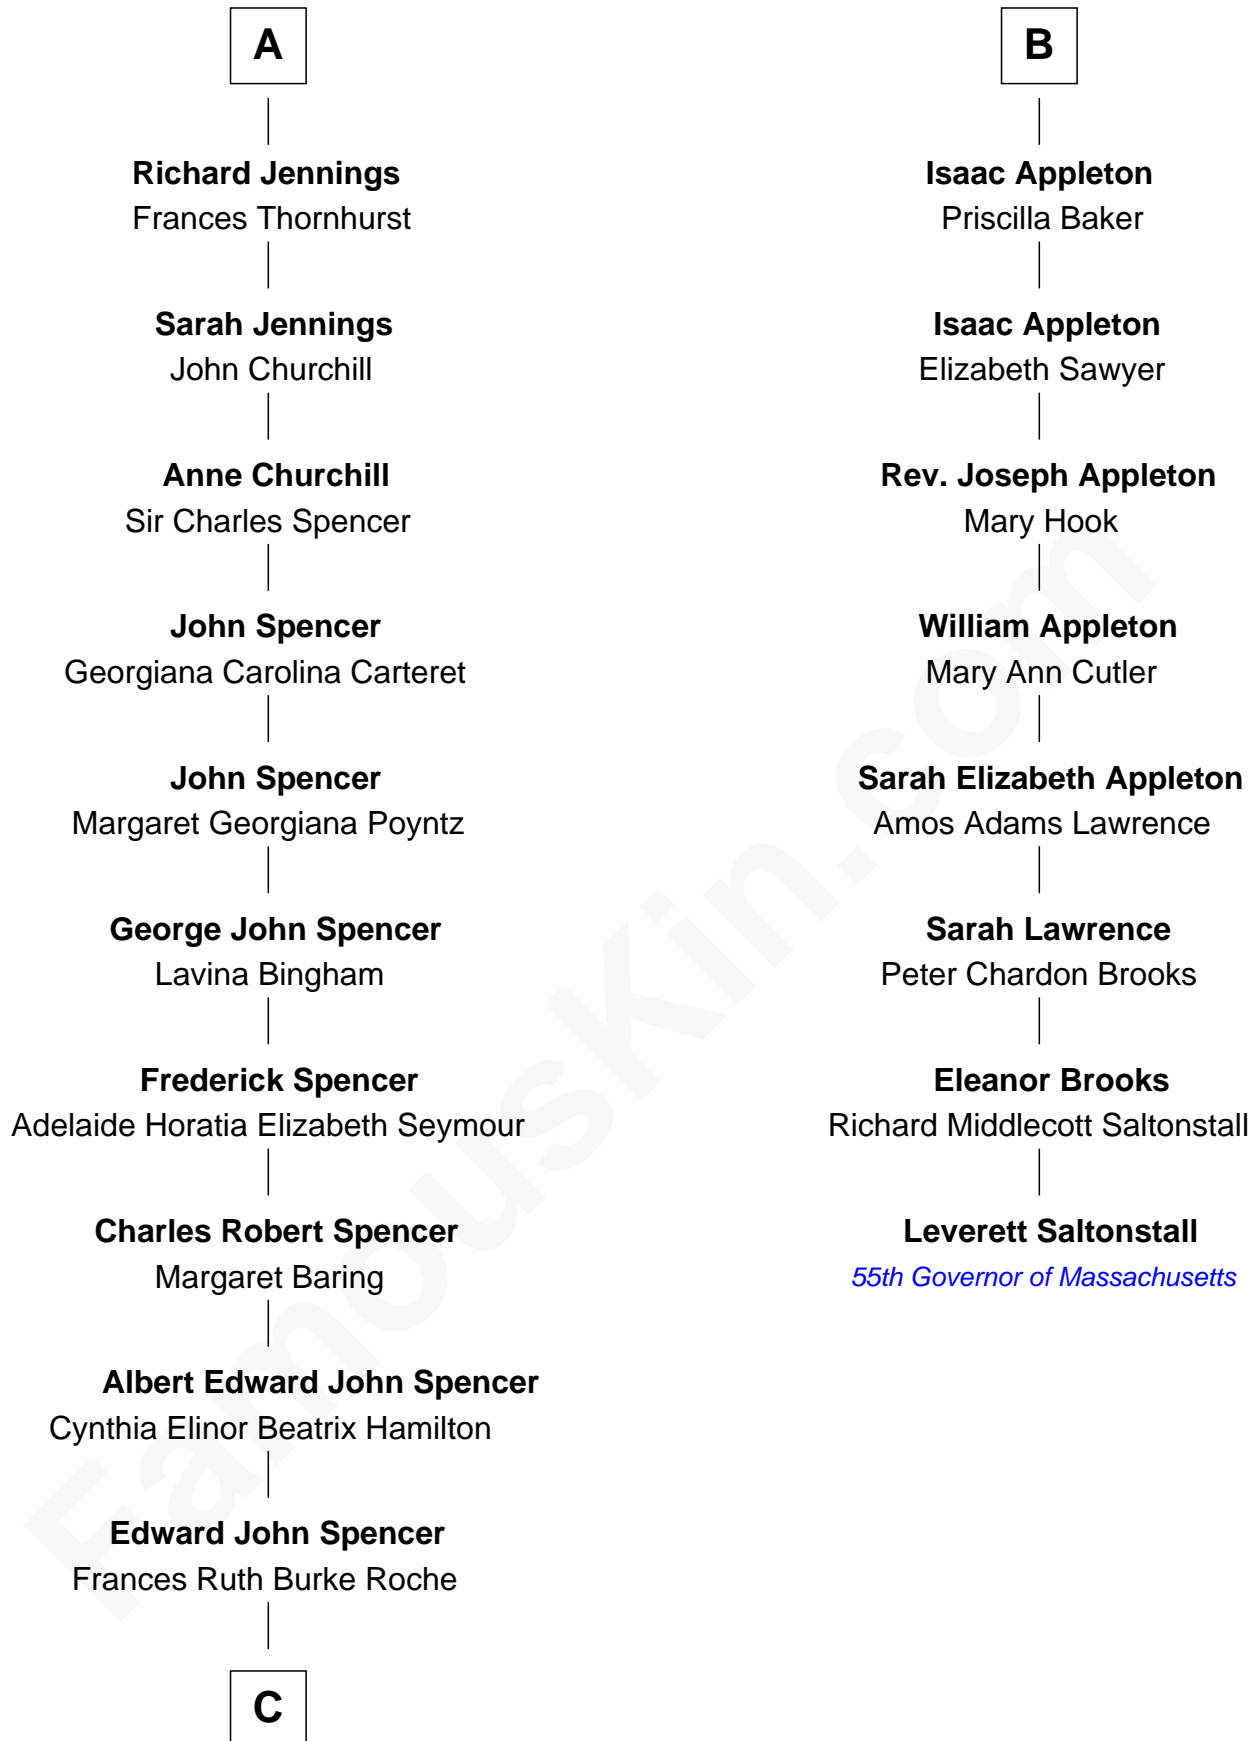

FamousKin.com Relationship Chart of

Prince William

Prince of Wales

14th cousin 4 times removed of

Leverett Saltonstall

55th Governor of Massachusetts

John Cornish

C

Princess Diana Frances Spencer
Charles III, King of the United Kingdom

Prince William
Prince of Wales

FamousKin.com