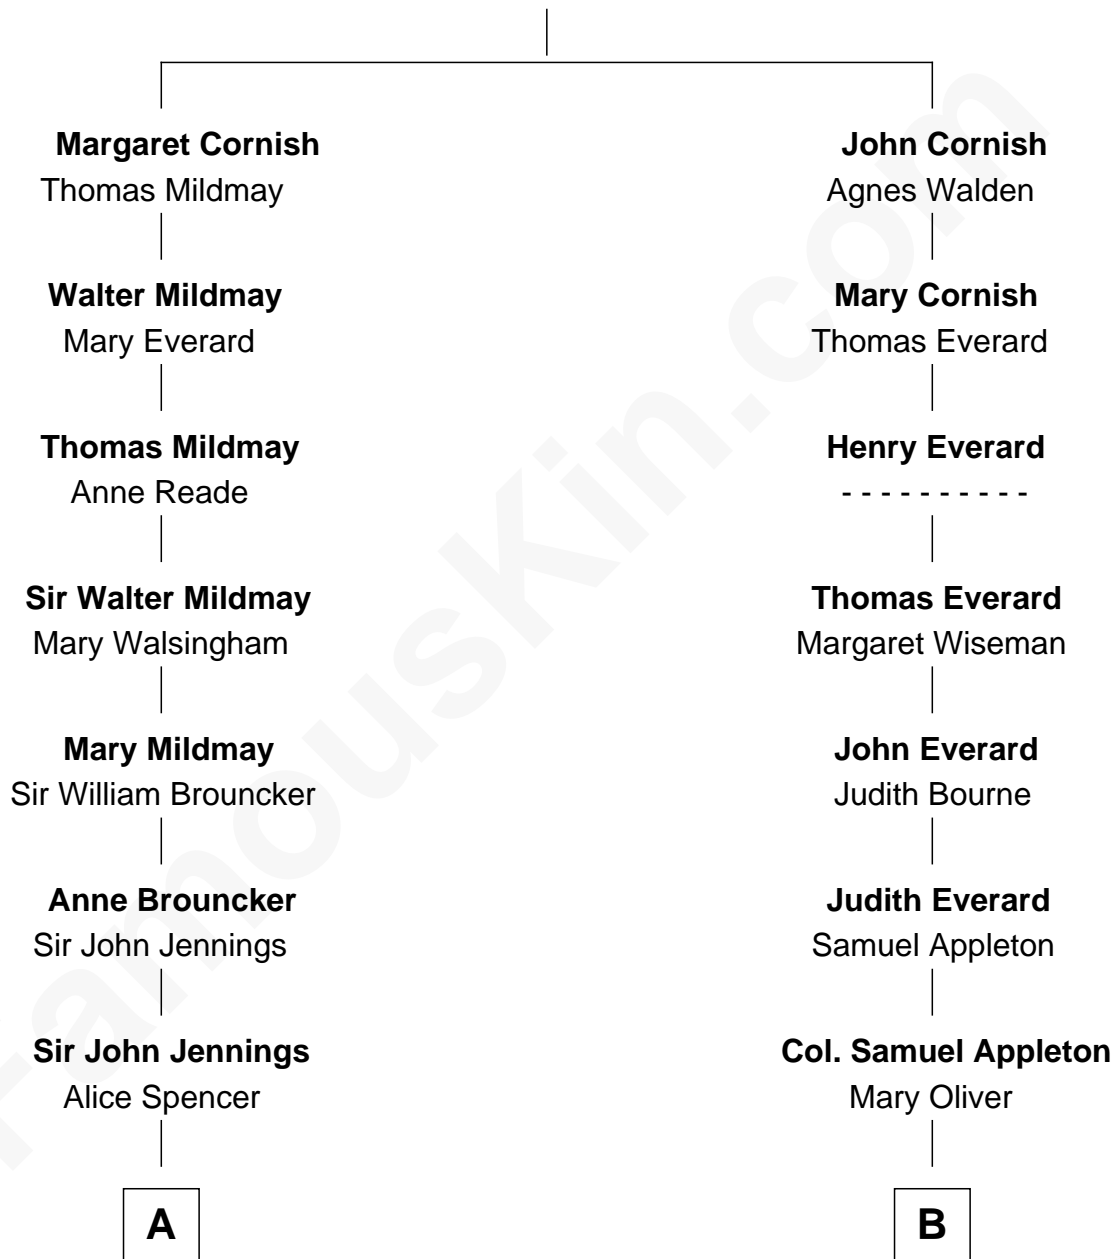

FamousKin.com Relationship Chart of

Prince William

Prince of Wales

14th cousin 4 times removed of

Leverett Saltonstall

55th Governor of Massachusetts

John Cornish

C

Princess Diana Frances Spencer
Charles III, King of the United Kingdom

Prince William
Prince of Wales

FamousKin.com