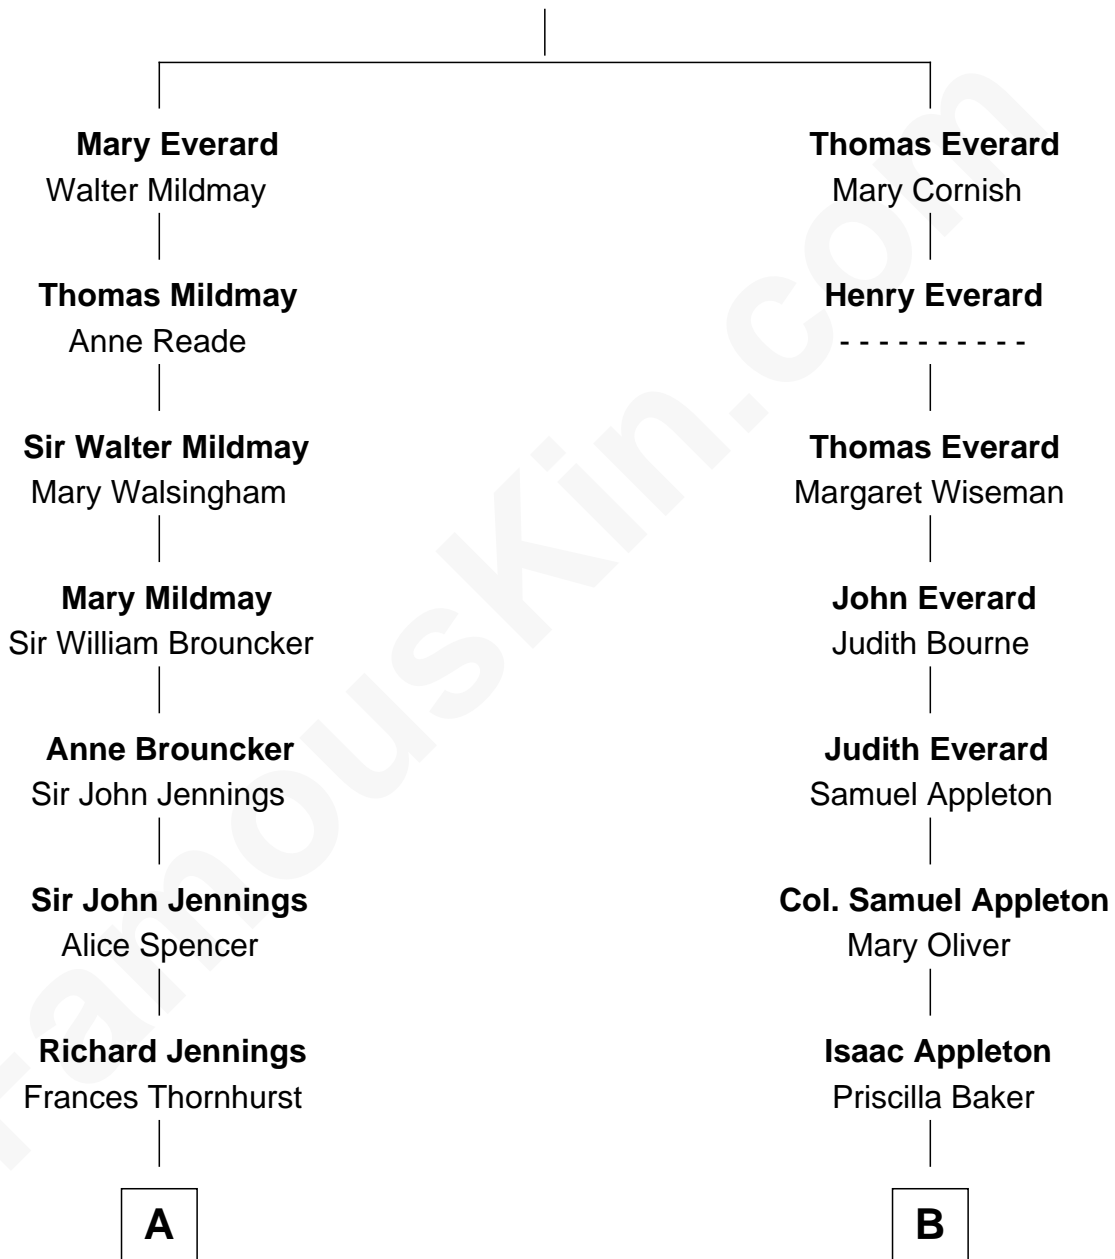

FamousKin.com

Relationship Chart of

Prince William

Prince of Wales

13th cousin 4 times removed of

Leverett Saltonstall
55th Governor of Massachusetts

John Everard

William photo by [InSapphoWeTrust](#) (CC BY-SA 2.0)