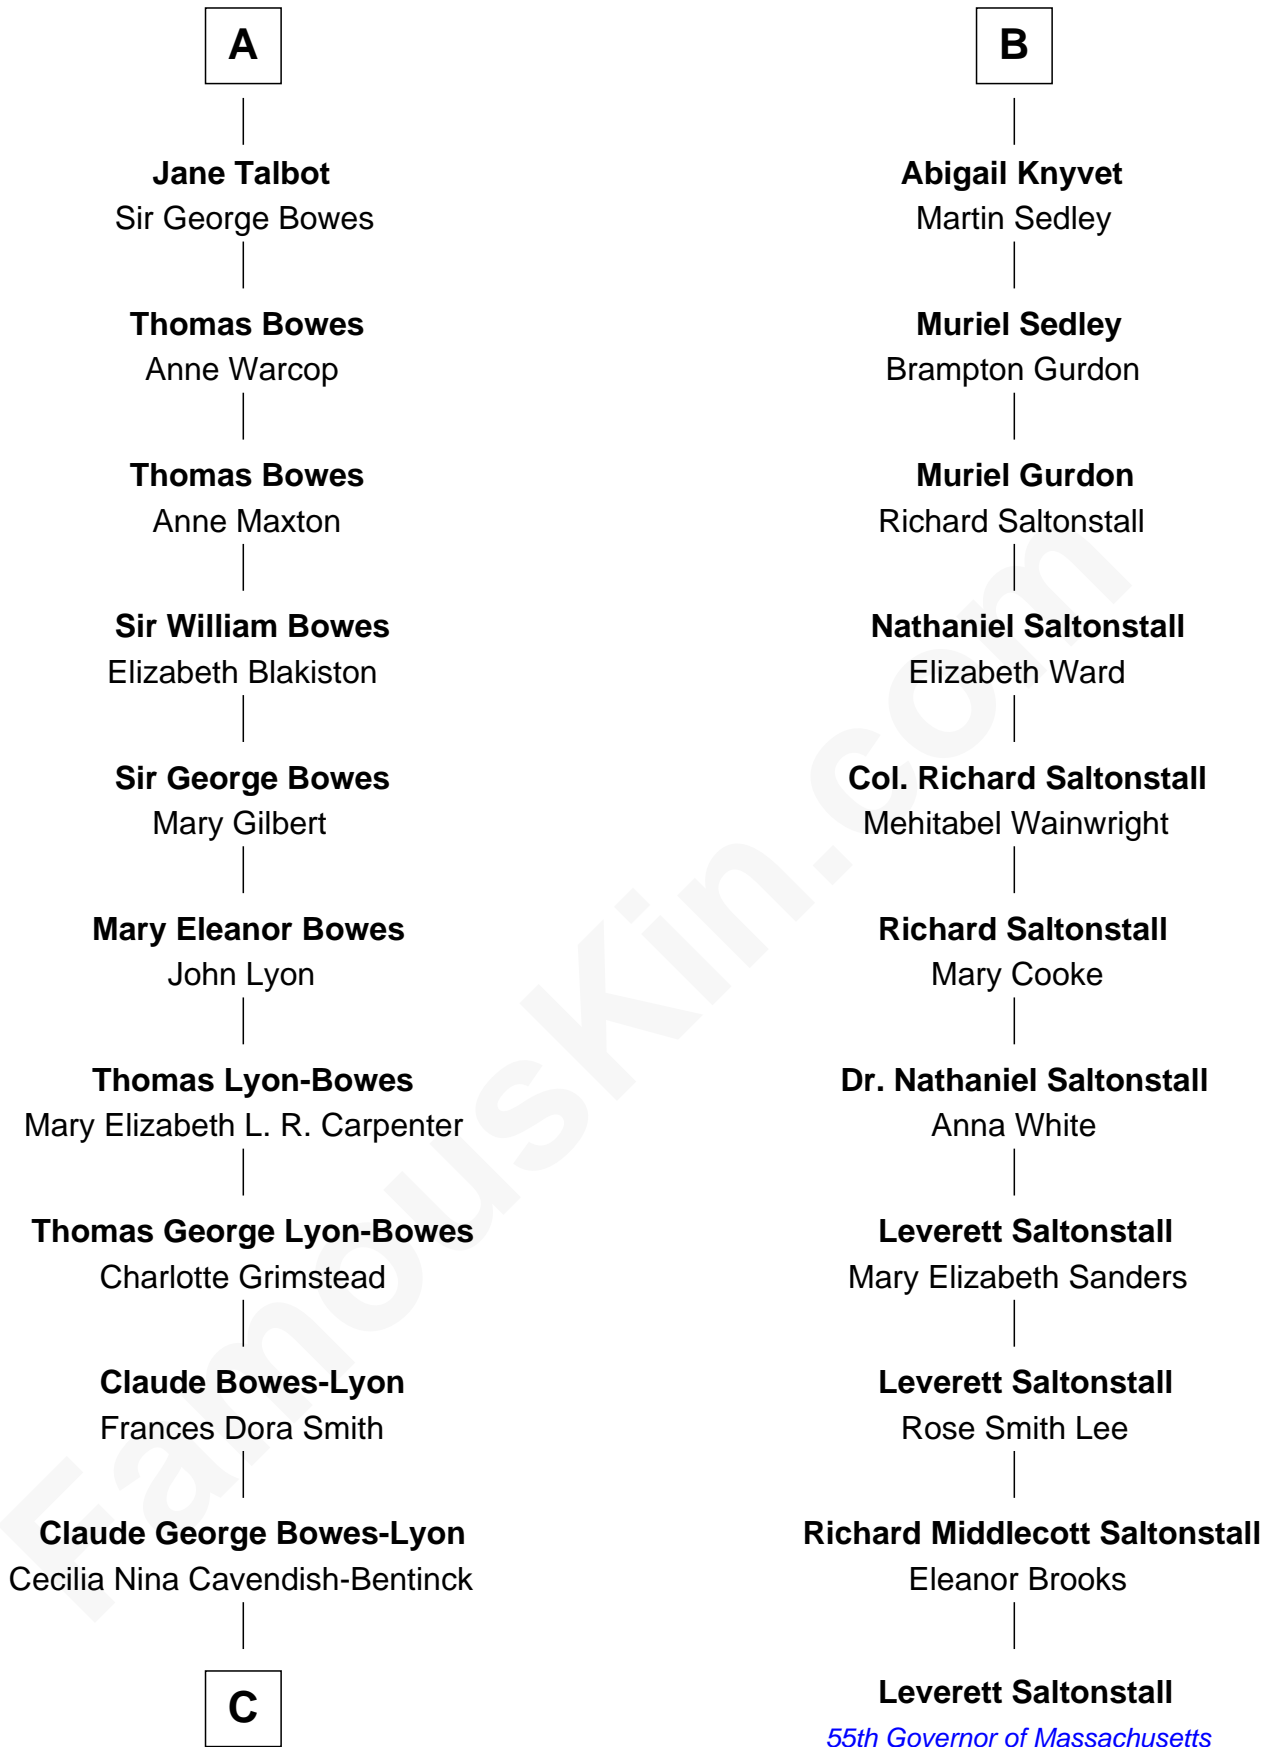

FamousKin.com
Relationship Chart of
Prince William
Prince of Wales

17th cousin 3 times removed of
Leverett Saltonstall
55th Governor of Massachusetts

C

Elizabeth Bowes-Lyon

George VI, King of the United Kingdom

Elizabeth II, Queen of the United Kingdom

Prince Philip of Edinburgh

Charles III, King of the United Kingdom

Princess Diana Frances Spencer

Prince William

Prince of Wales