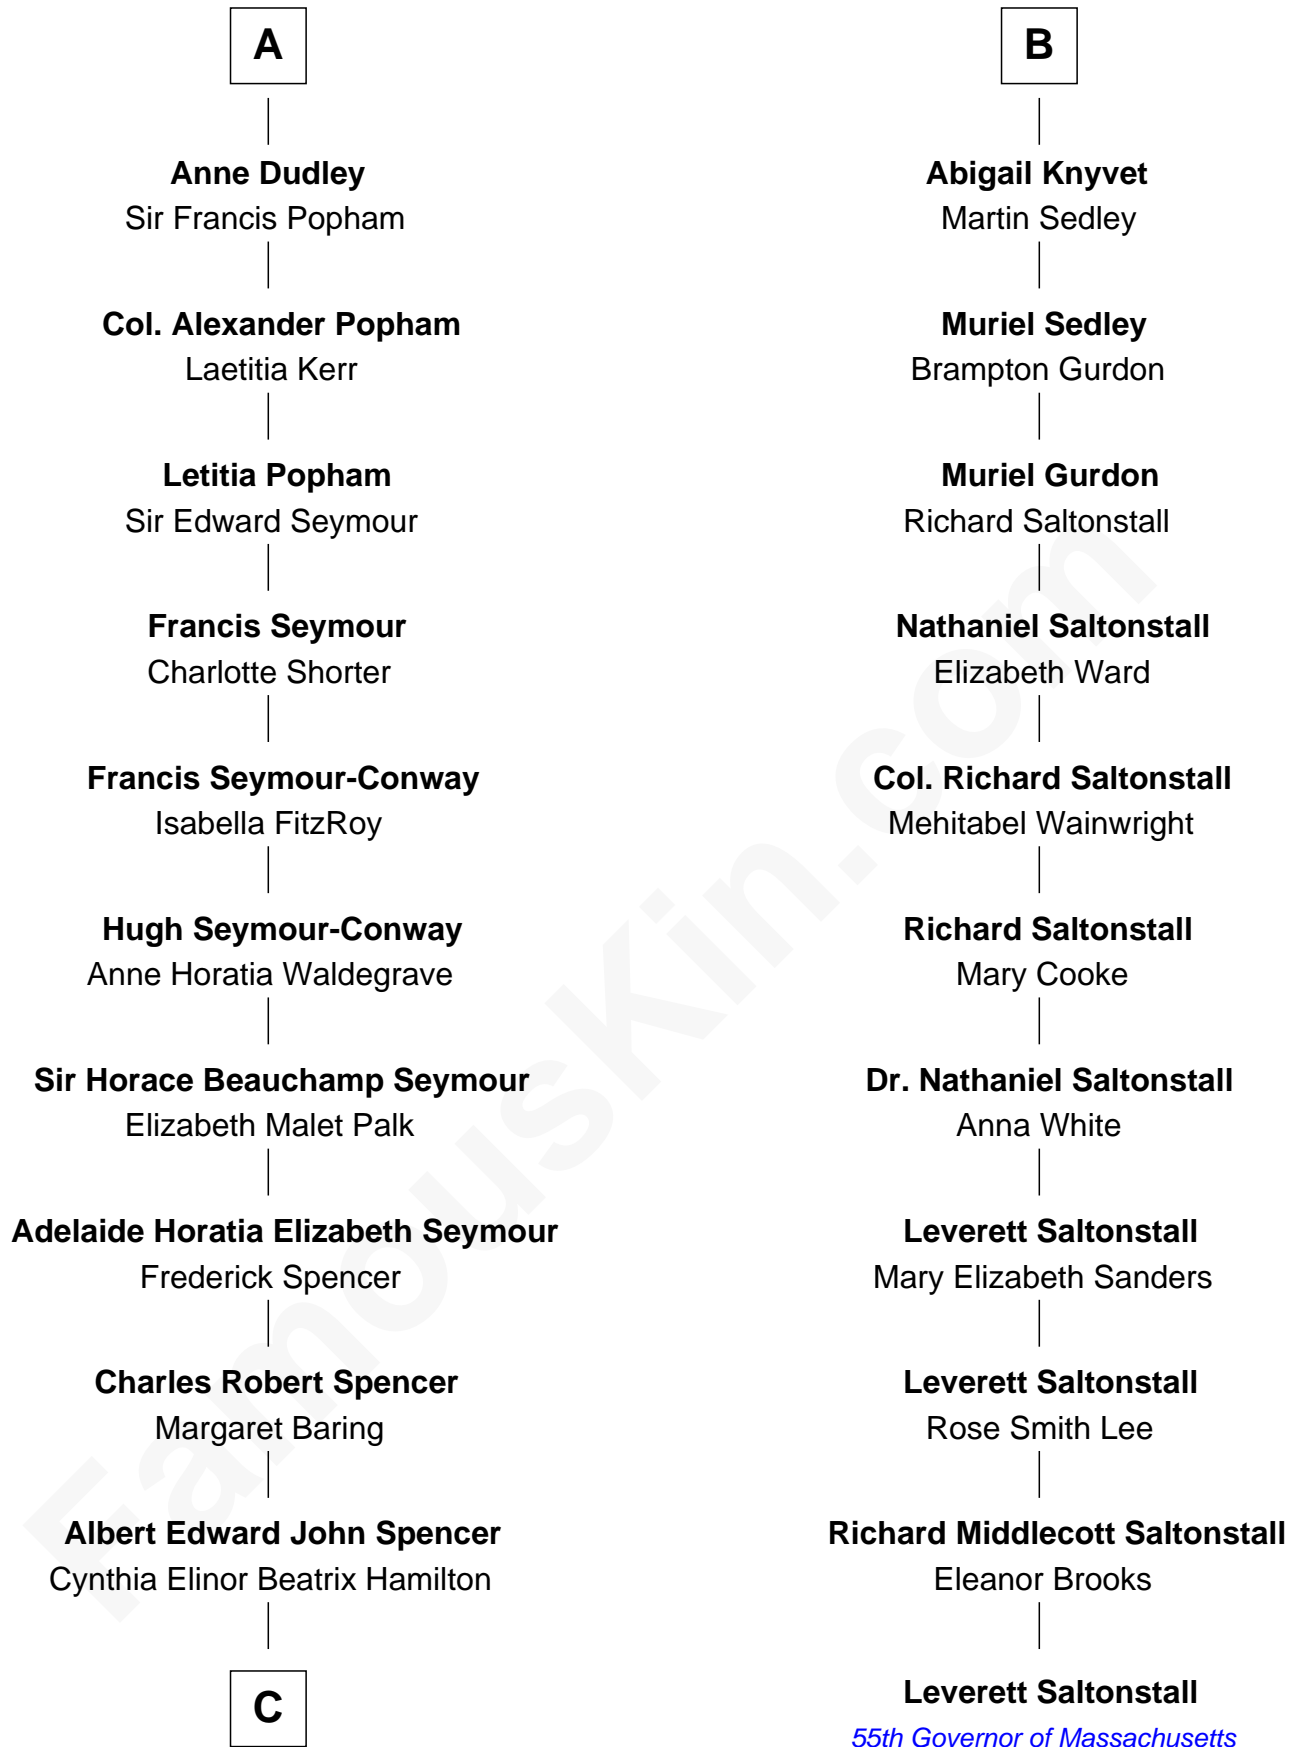

# FamousKin.com Relationship Chart of

**Prince William**

*Prince of Wales*

17th cousin 2 times removed of

**Leverett Saltonstall**

*55th Governor of Massachusetts*

**C**

—  
**Edward John Spencer**  
Frances Ruth Burke Roche

—  
**Princess Diana Frances Spencer**  
Charles III, King of the United Kingdom

—  
**Prince William**  
*Prince of Wales*

FamousKin.com