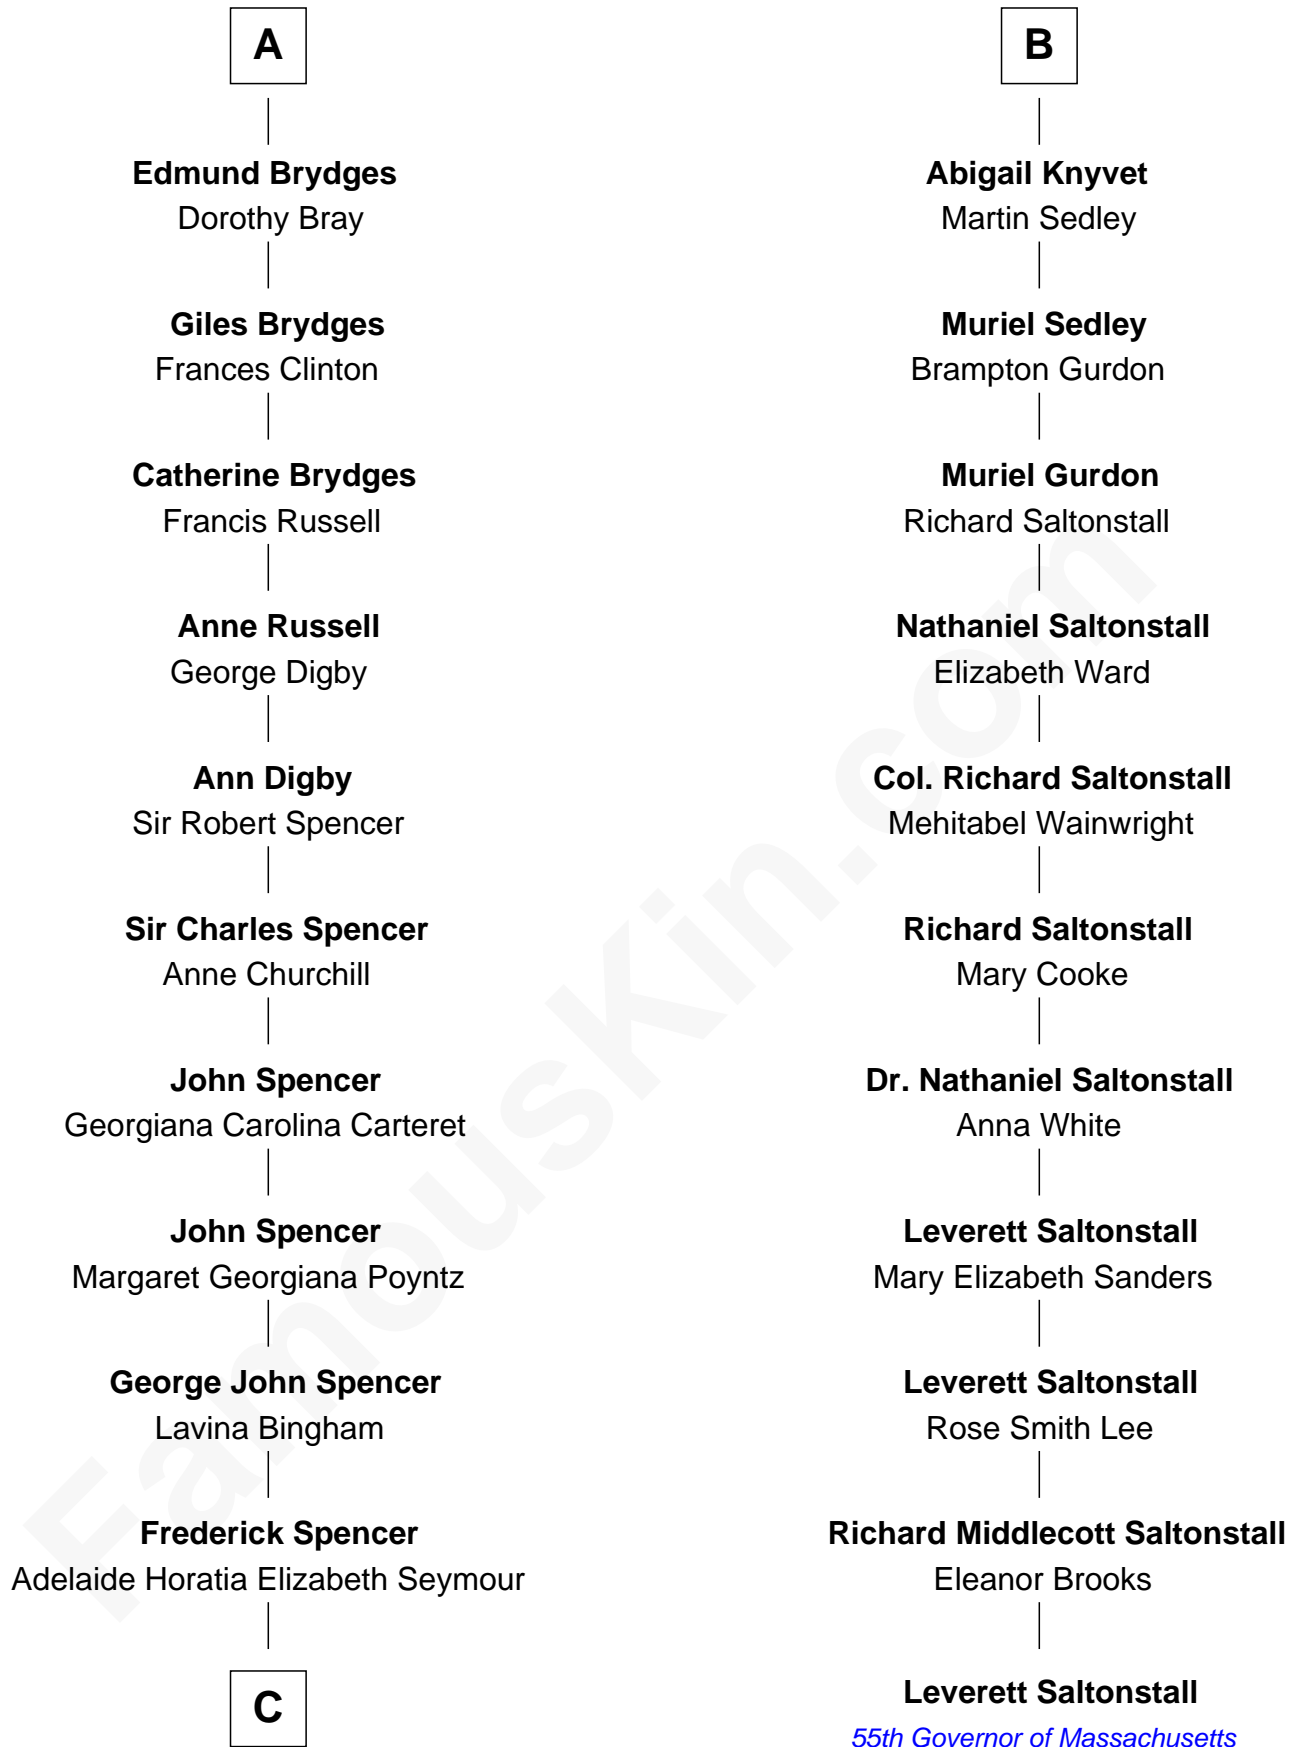

FamousKin.com
Relationship Chart of
Prince William
Prince of Wales

17th cousin 4 times removed of
Leverett Saltonstall
55th Governor of Massachusetts

C

—
Charles Robert Spencer

Margaret Baring

—
Albert Edward John Spencer

Cynthia Elinor Beatrix Hamilton

—
Edward John Spencer

Frances Ruth Burke Roche

—
Princess Diana Frances Spencer

Charles III, King of the United Kingdom

—
Prince William

Prince of Wales