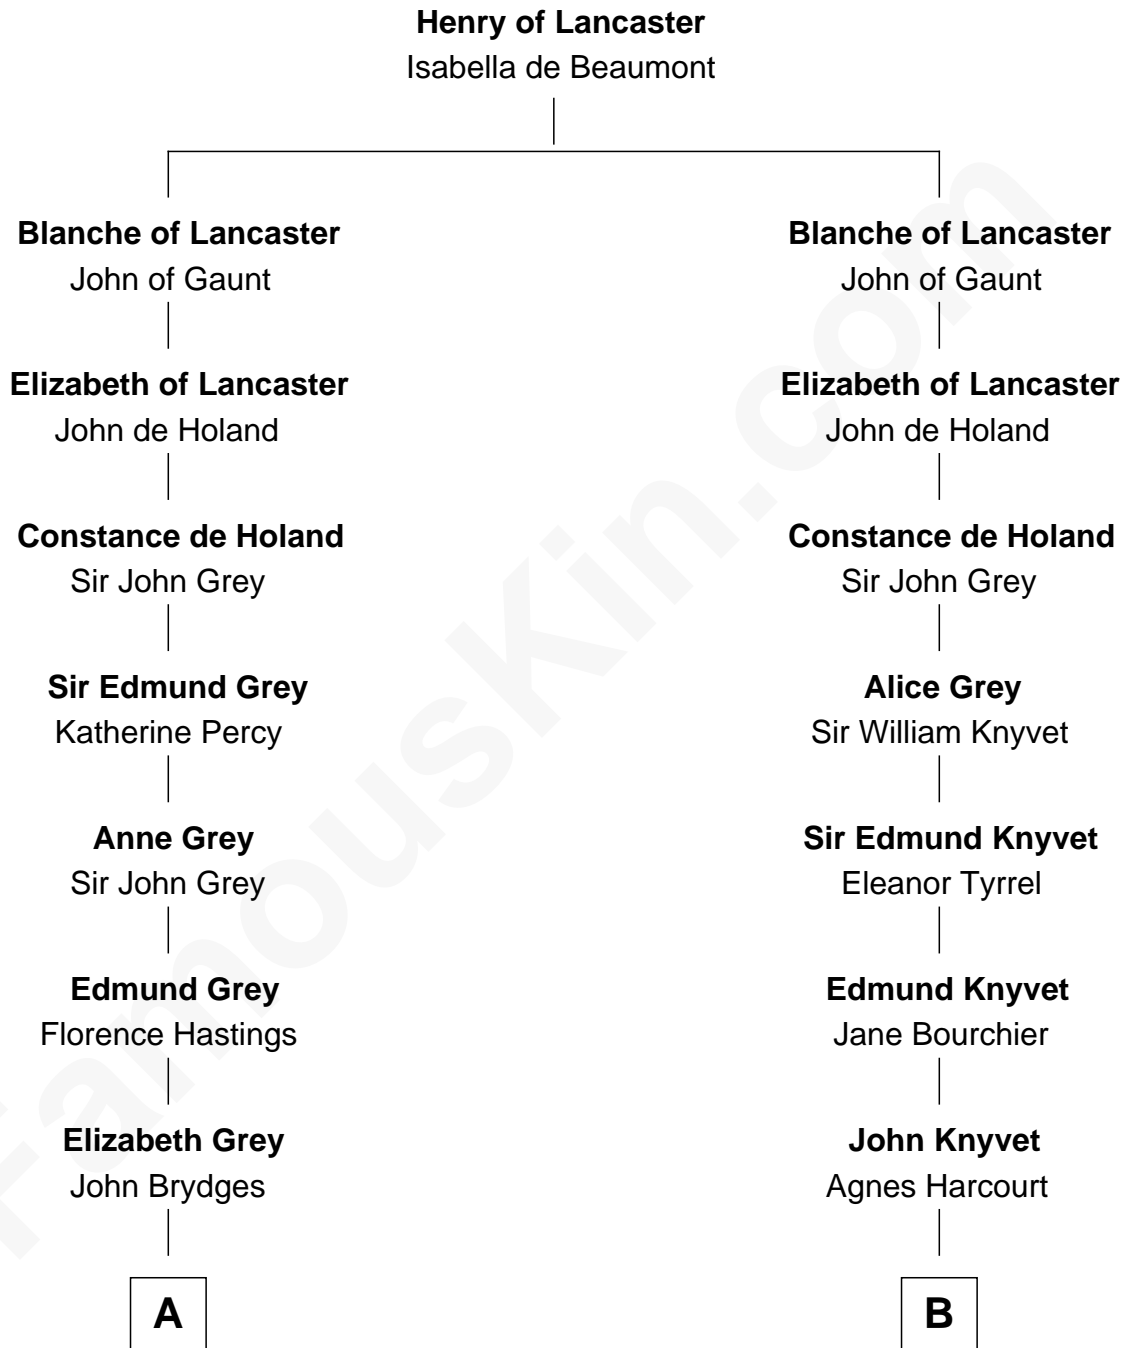

FamousKin.com
Relationship Chart of
Prince William
Prince of Wales

17th cousin 4 times removed of
Leverett Saltonstall
55th Governor of Massachusetts

C

—
Charles Robert Spencer

Margaret Baring

—
Albert Edward John Spencer

Cynthia Elinor Beatrix Hamilton

—
Edward John Spencer

Frances Ruth Burke Roche

—
Princess Diana Frances Spencer

Charles III, King of the United Kingdom

—
Prince William

Prince of Wales