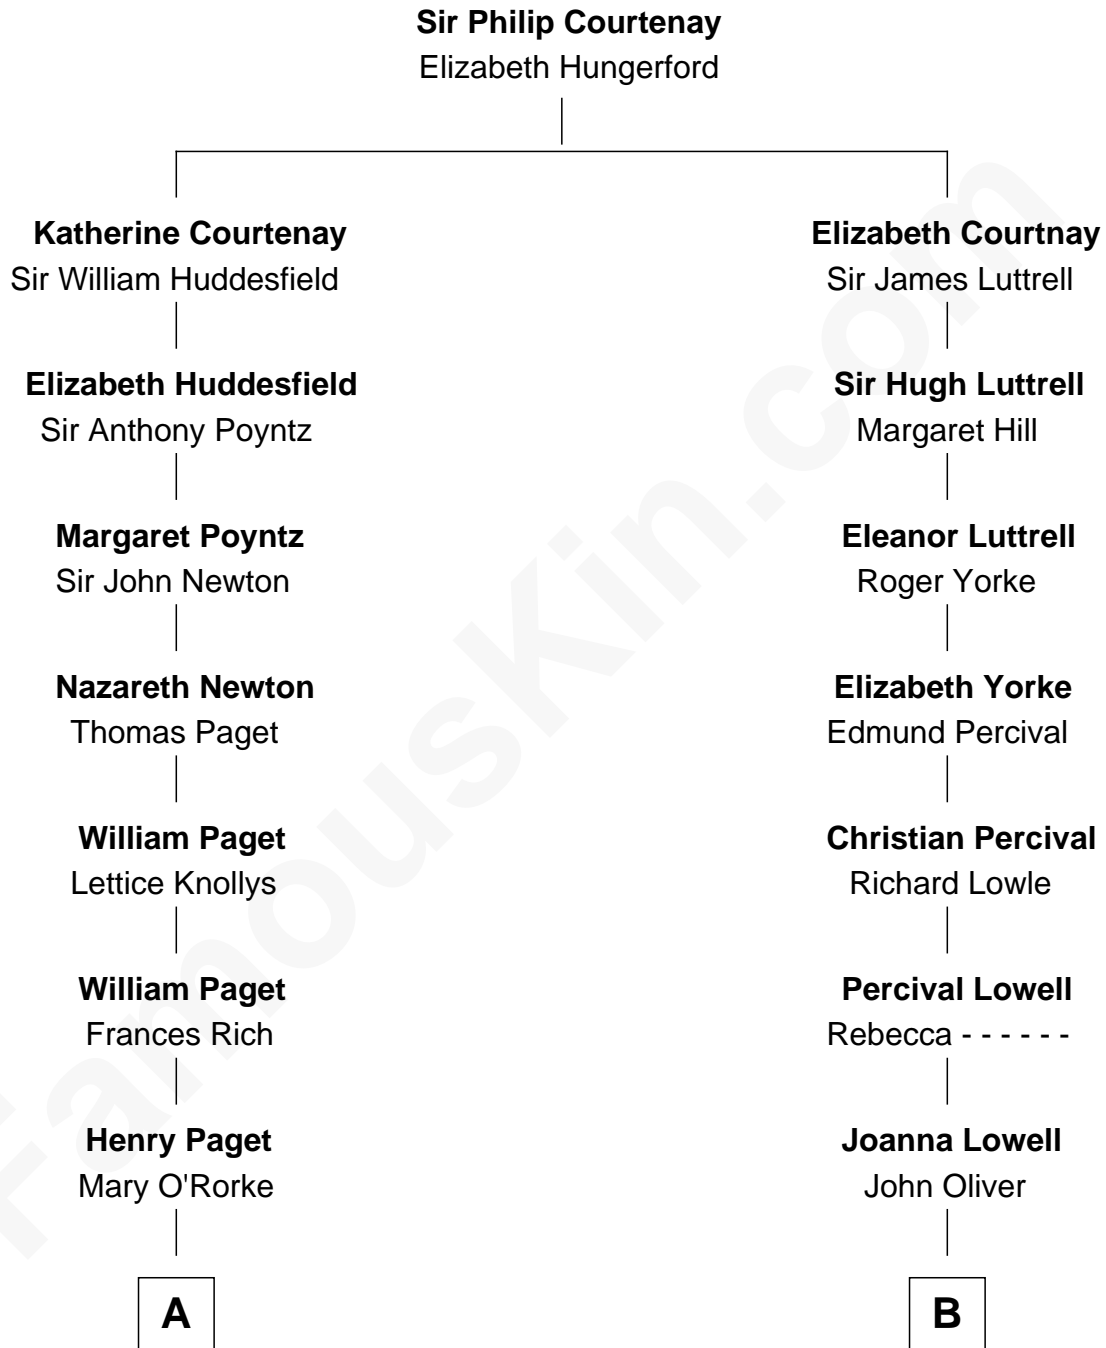

FamousKin.com
Relationship Chart of
Prince William
Prince of Wales

15th cousin 2 times removed of
Leverett Saltonstall
55th Governor of Massachusetts

A

Brig. Gen. Thomas Paget

Mary Whitcombe

Caroline Paget