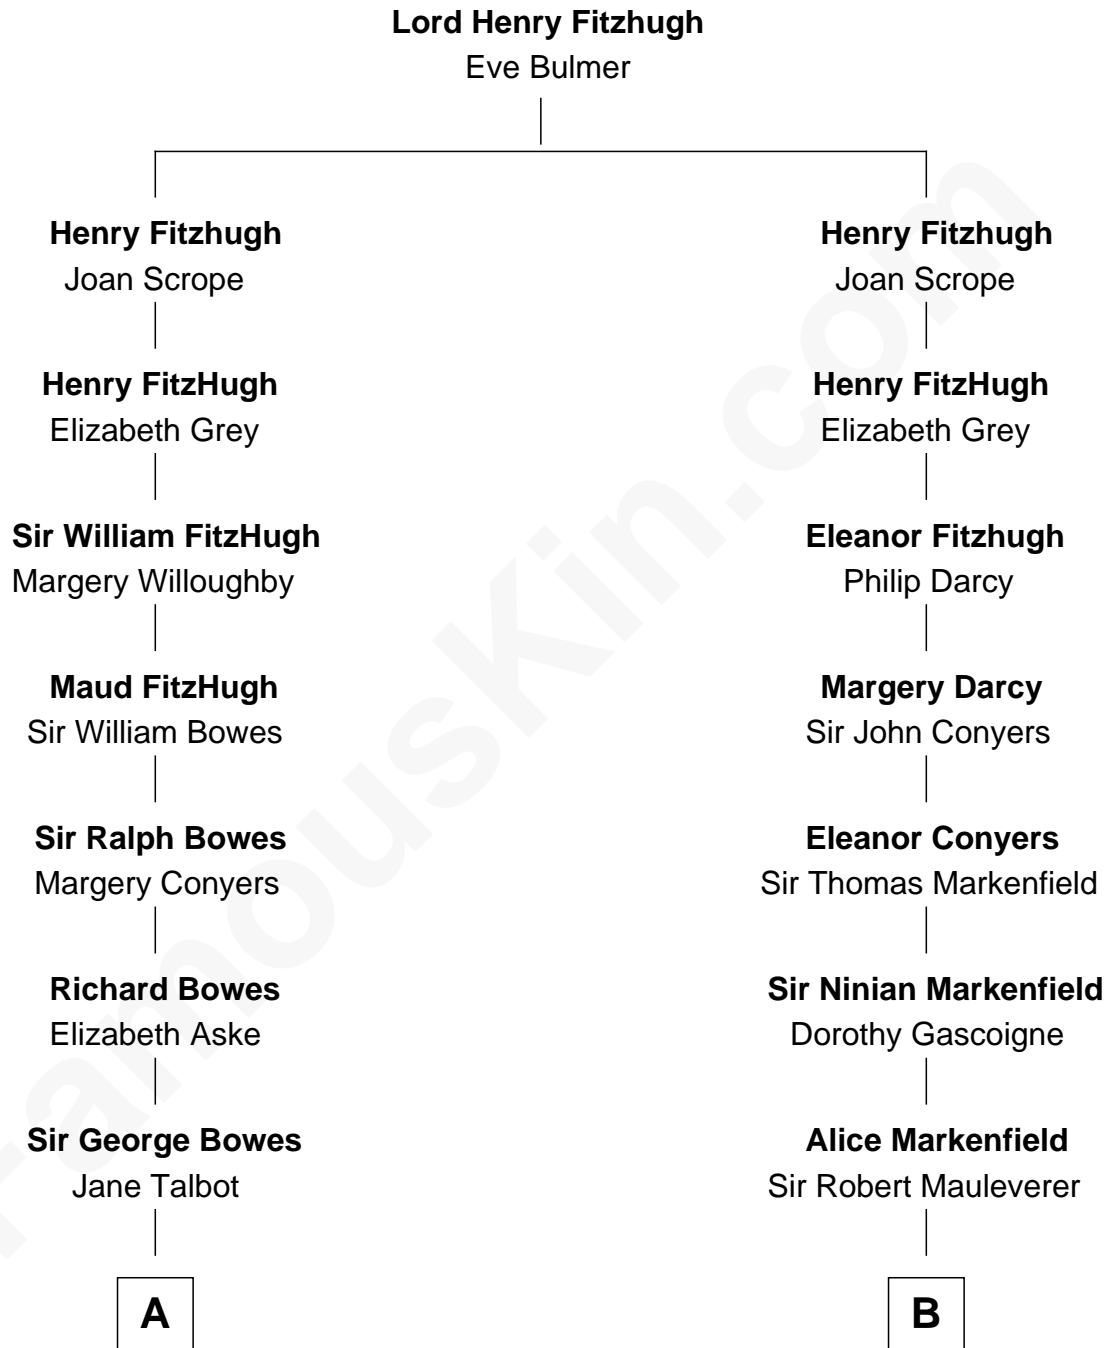

FamousKin.com
Relationship Chart of
Prince William
Prince of Wales

18th cousin 1 time removed of
Leverett Saltonstall
55th Governor of Massachusetts

C

Elizabeth II, Queen of the United Kingdom

Prince Philip of Edinburgh

Charles III, King of the United Kingdom

Princess Diana Frances Spencer

Prince William

Prince of Wales

D

Richard Middlecott Saltonstall

Eleanor Brooks

Leverett Saltonstall

55th Governor of Massachusetts

FamousKin.com