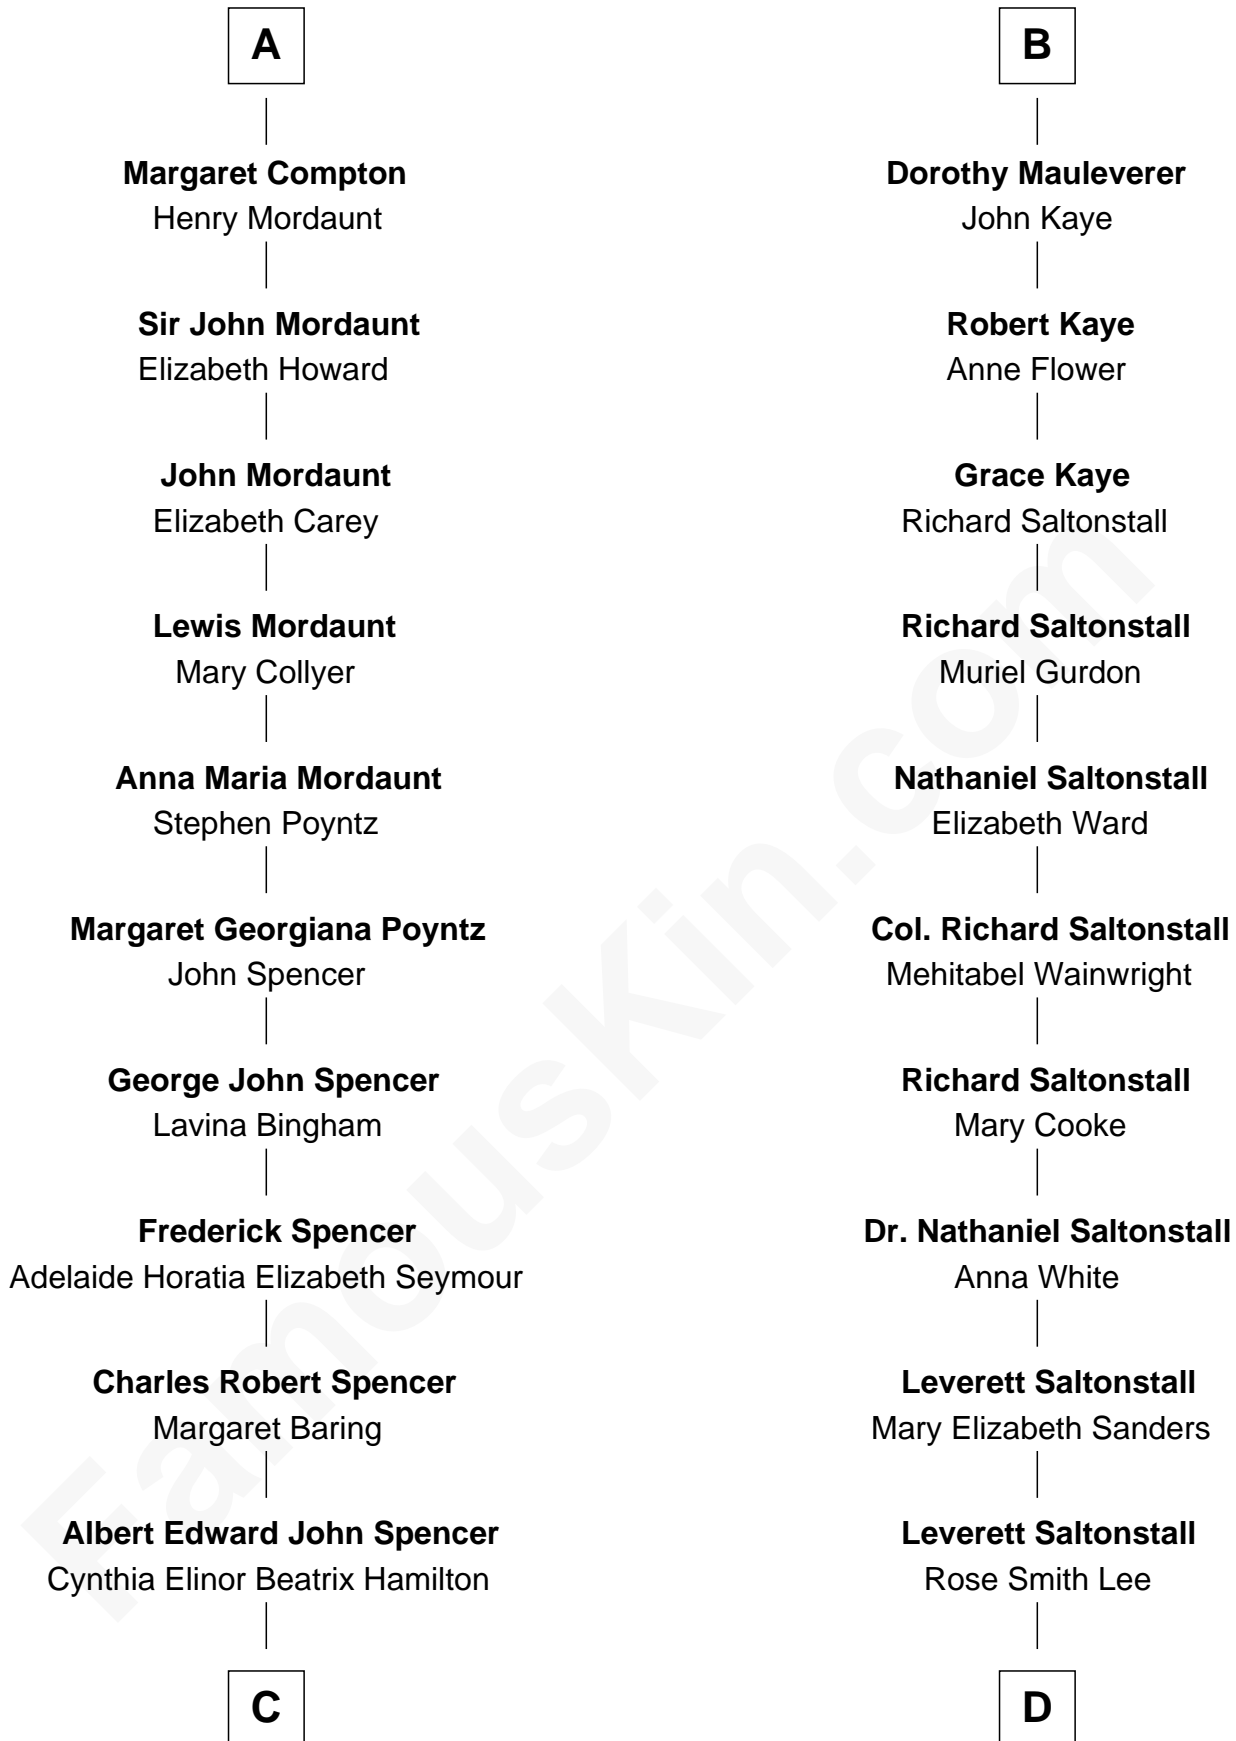

FamousKin.com Relationship Chart of

Prince William

Prince of Wales

18th cousin 1 time removed of

Leverett Saltonstall

55th Governor of Massachusetts

Sir Henry de Percy

Idoine de Clifford

C

Edward John Spencer
Frances Ruth Burke Roche

Princess Diana Frances Spencer
Charles III, King of the United Kingdom

Prince William
Prince of Wales

D

Richard Middlecott Saltonstall
Eleanor Brooks

Leverett Saltonstall
55th Governor of Massachusetts