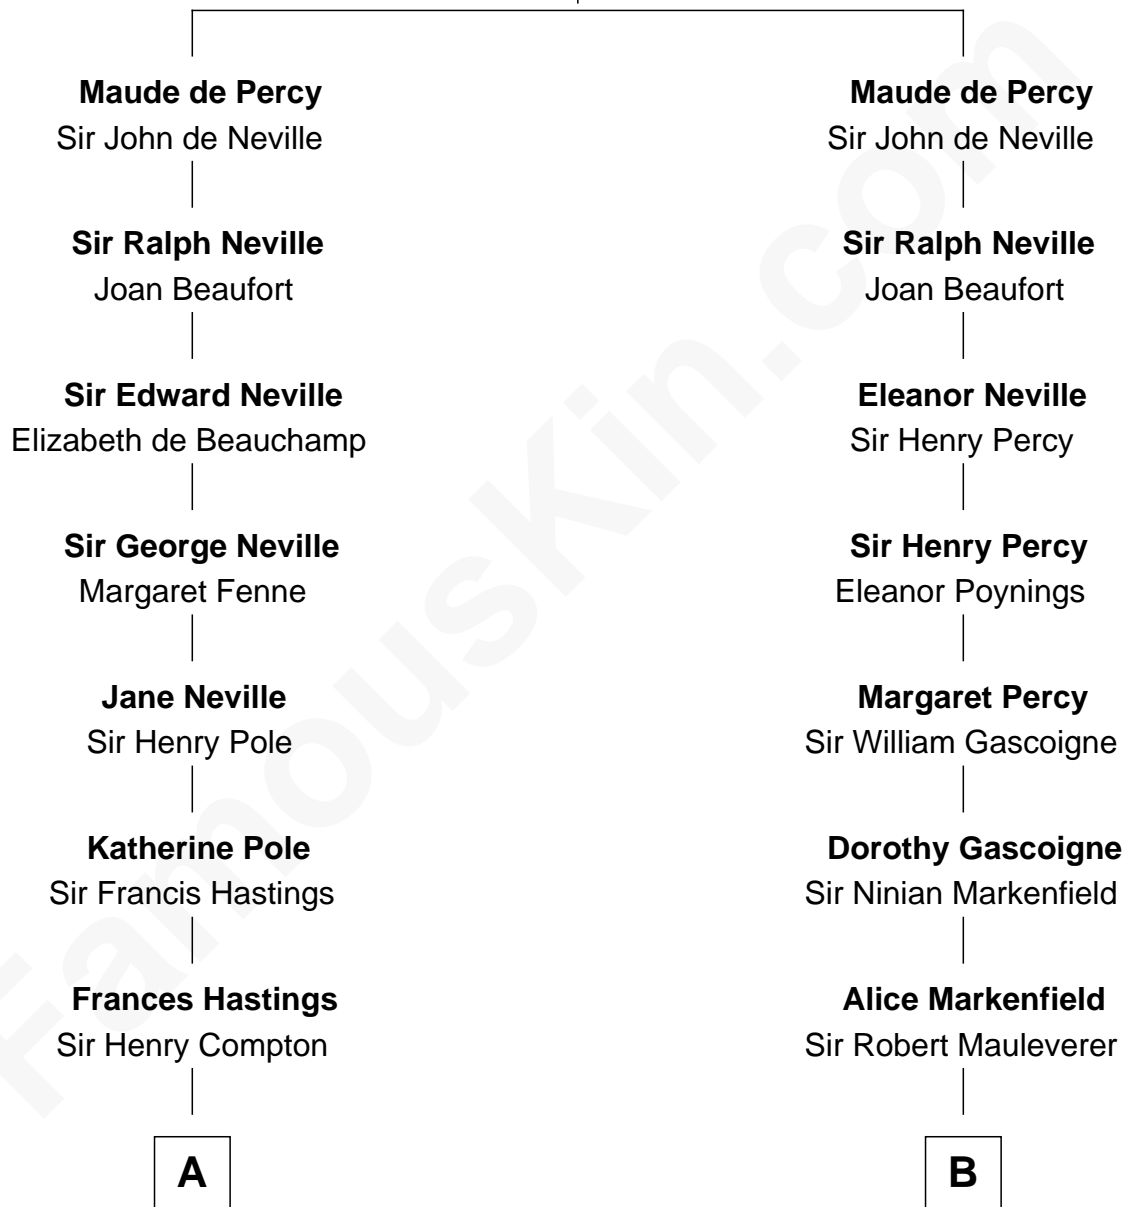

FamousKin.com Relationship Chart of

Prince William

Prince of Wales

18th cousin 1 time removed of

Leverett Saltonstall

55th Governor of Massachusetts

Sir Henry de Percy

Idoine de Clifford

C

Edward John Spencer
Frances Ruth Burke Roche

Princess Diana Frances Spencer
Charles III, King of the United Kingdom

Prince William
Prince of Wales

D

Richard Middlecott Saltonstall
Eleanor Brooks

Leverett Saltonstall
55th Governor of Massachusetts