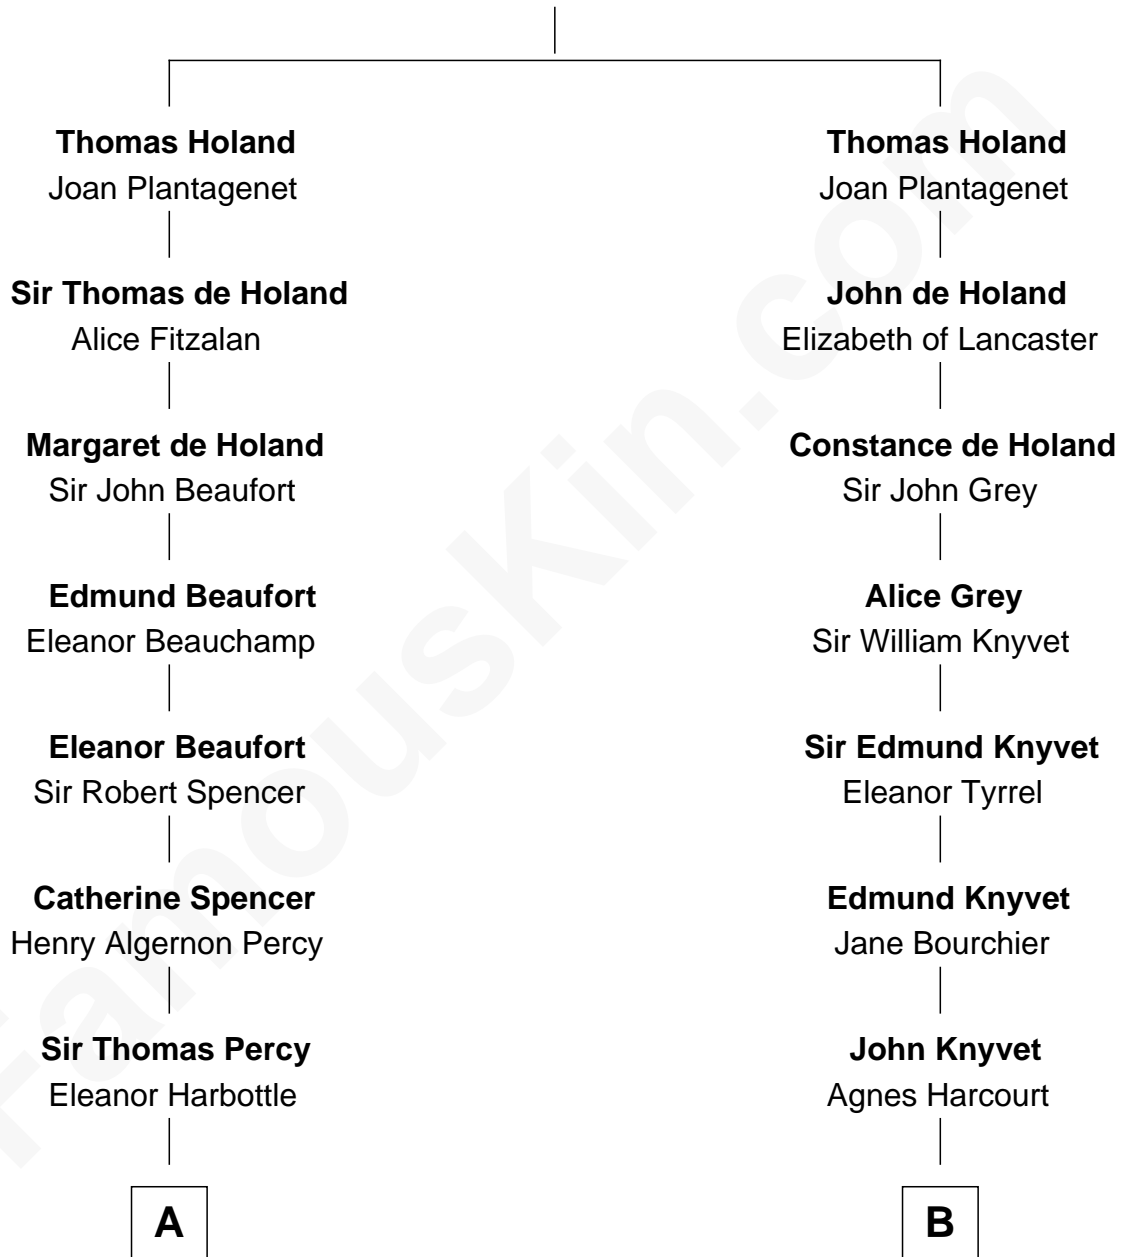

FamousKin.com
Relationship Chart of
Prince William
Prince of Wales

17th cousin 4 times removed of
Leverett Saltonstall
55th Governor of Massachusetts

Sir Robert de Holland
 Maude la Zouche

A

Henry Percy
Katherine Neville

Henry Percy
Dorothy Devereux

Dorothy Percy
Robert Sydney

Dorothy Sydney
Henry Spencer

Sir Robert Spencer
Ann Digby

Sir Charles Spencer
Anne Churchill

John Spencer
Georgiana Carolina Carteret

John Spencer
Margaret Georgiana Poyntz