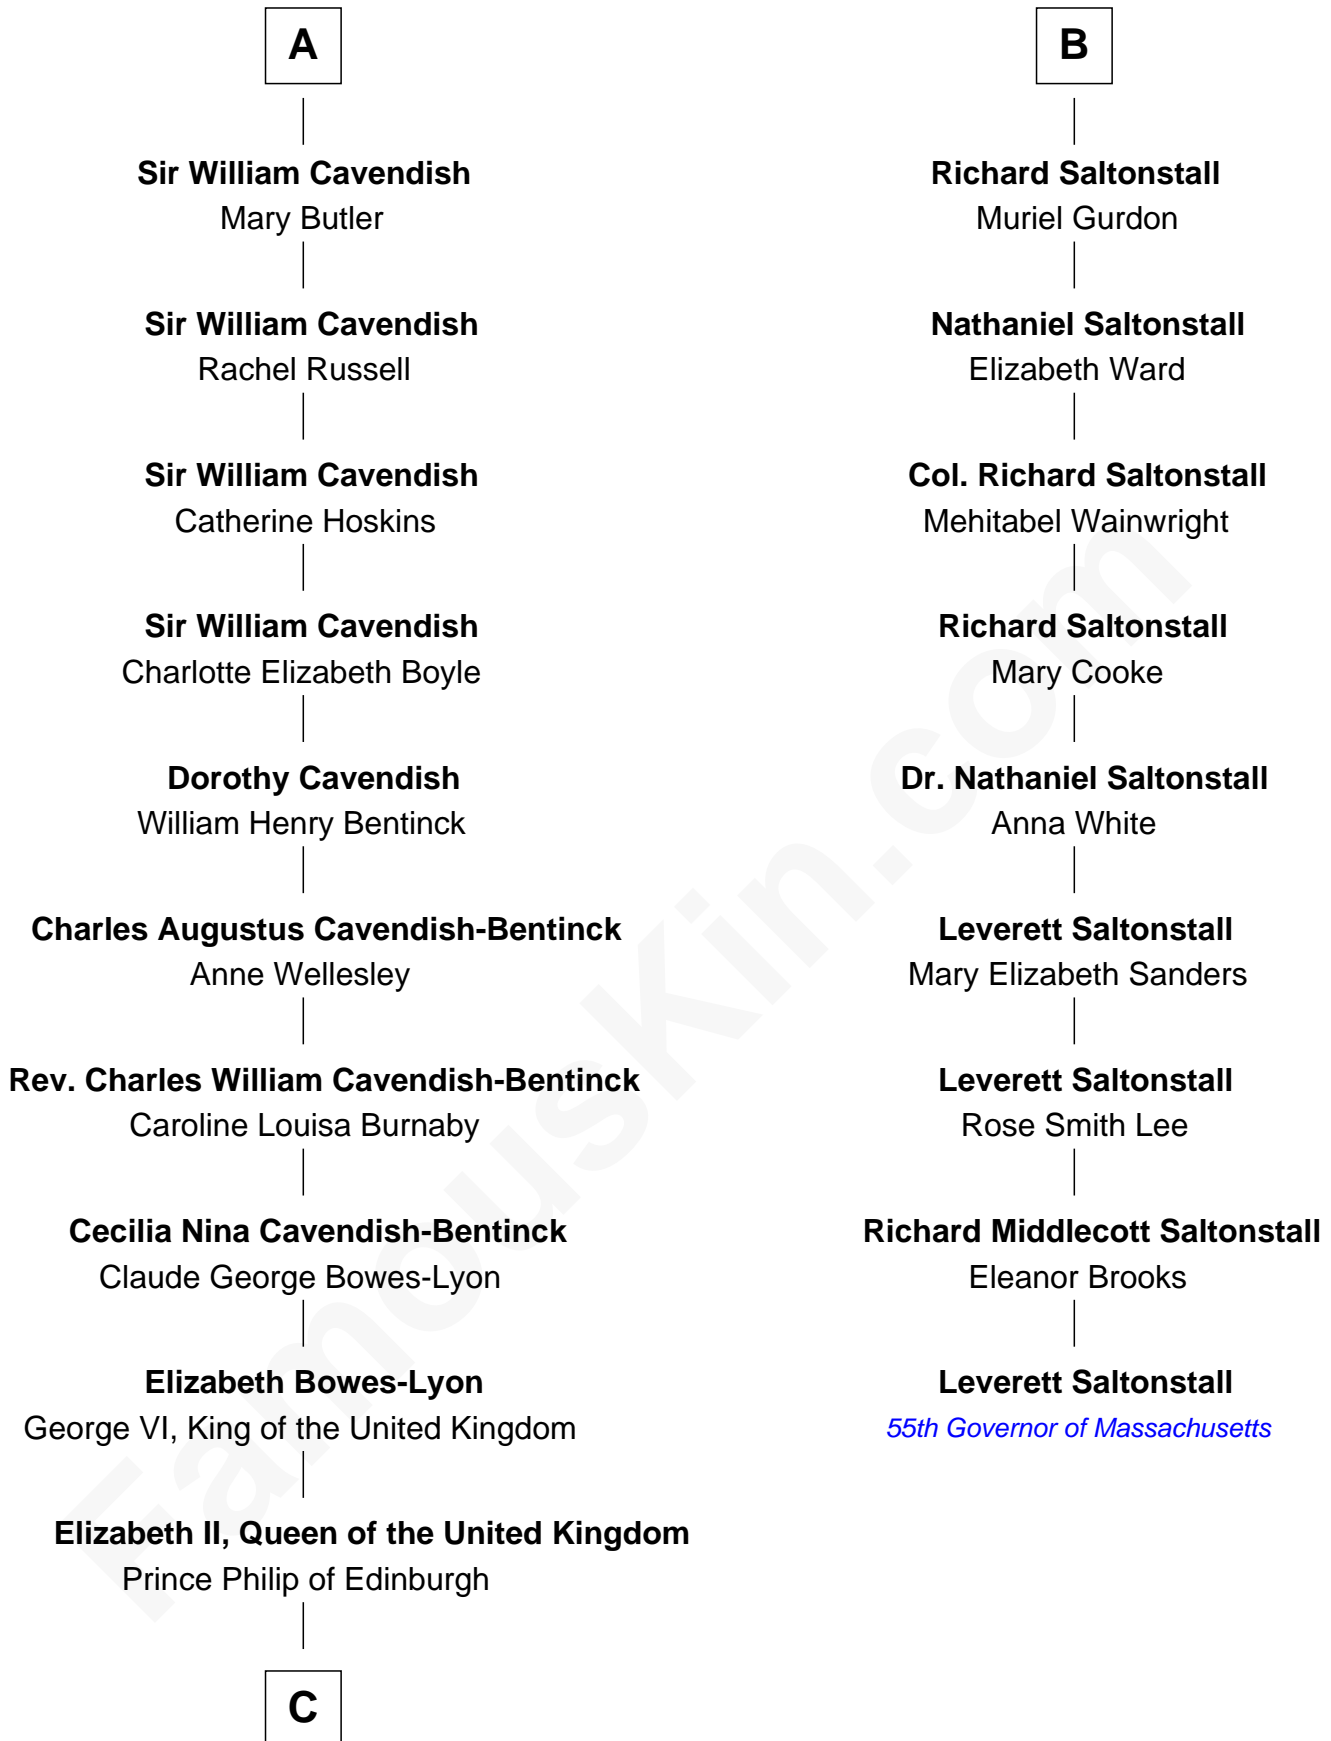

**FamousKin.com**  
**Relationship Chart of**  
**Prince William**  
*Prince of Wales*

15th cousin 3 times removed of  
**Leverett Saltonstall**  
*55th Governor of Massachusetts*

**C**

**Charles III, King of the United Kingdom**

Princess Diana Frances Spencer

**Prince William**

*Prince of Wales*

FamousKin.com