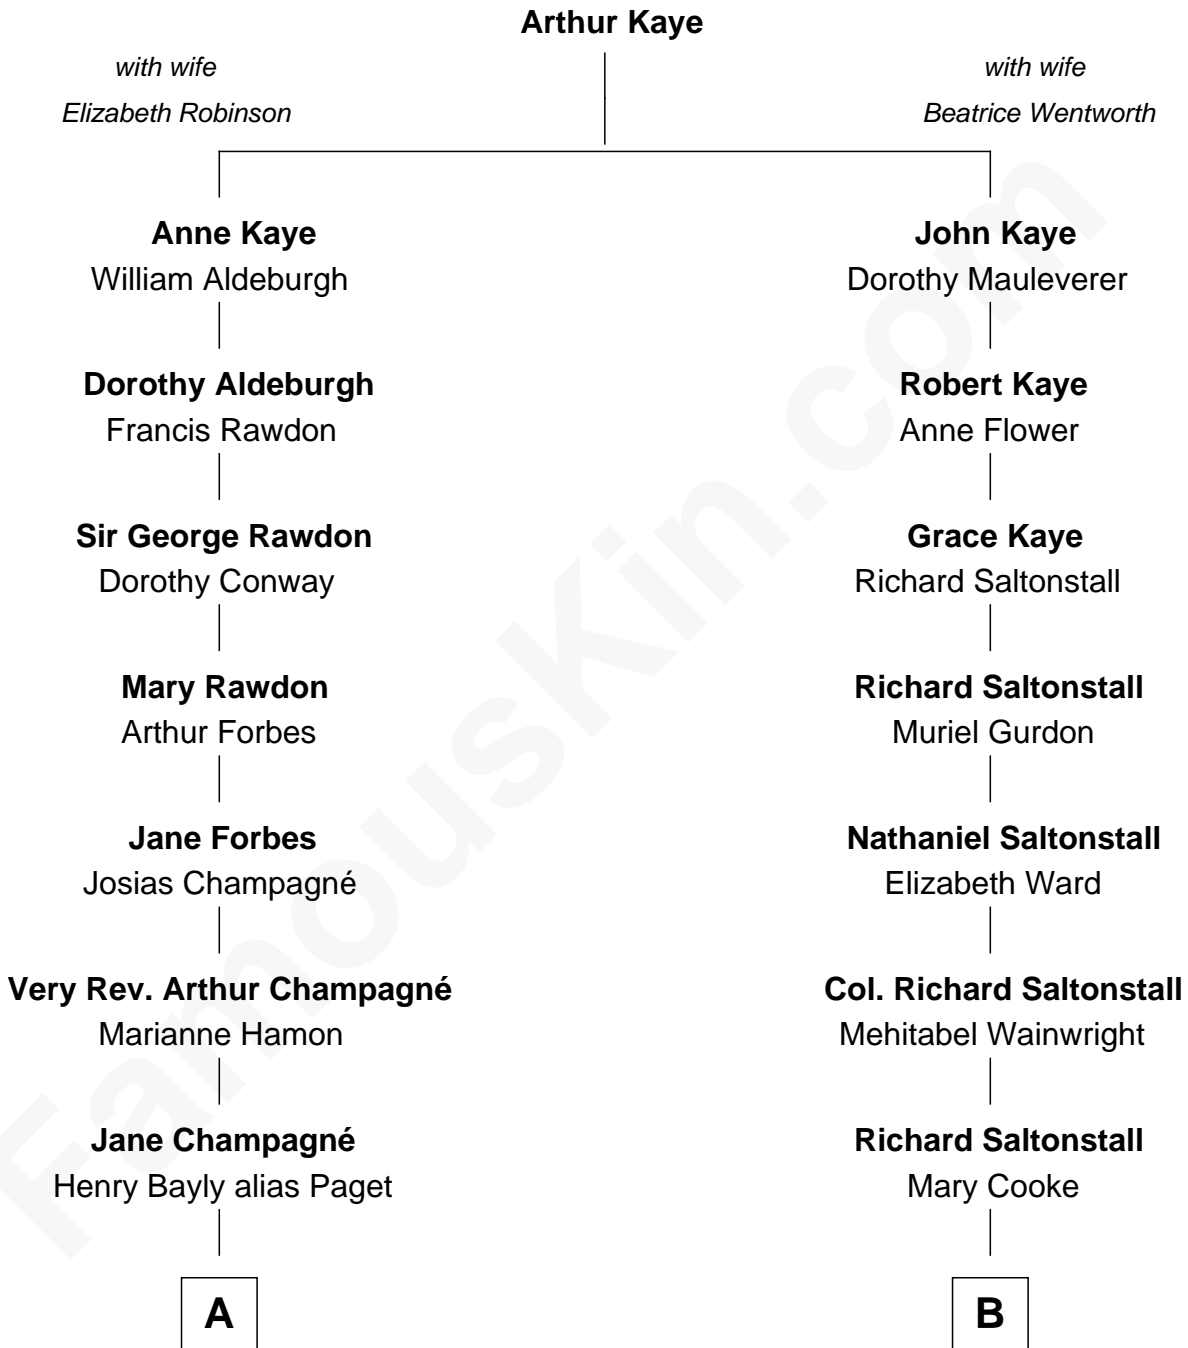

**FamousKin.com**  
**Relationship Chart of**  
**Prince William**  
*Prince of Wales*

**11th cousin 3 times removed of**  
**Leverett Saltonstall**  
*55th Governor of Massachusetts*

**A**

**Henry William Paget**  
Lady Caroline Elizabeth Villiers

**Lady Caroline Paget**  
Charles Gordon-Lennox

**Cecilia Catherine Gordon-Lennox**  
Charles George Bingham

**Rosalind Cecilia Caroline Bingham**  
James Albert Edward Hamilton

**Cynthia Elinor Beatrix Hamilton**  
Albert Edward John Spencer

**Edward John Spencer**  
Frances Ruth Burke Roche

**Princess Diana Frances Spencer**  
Charles III, King of the United Kingdom

**Prince William**  
*Prince of Wales*

**B**

**Dr. Nathaniel Saltonstall**  
Anna White