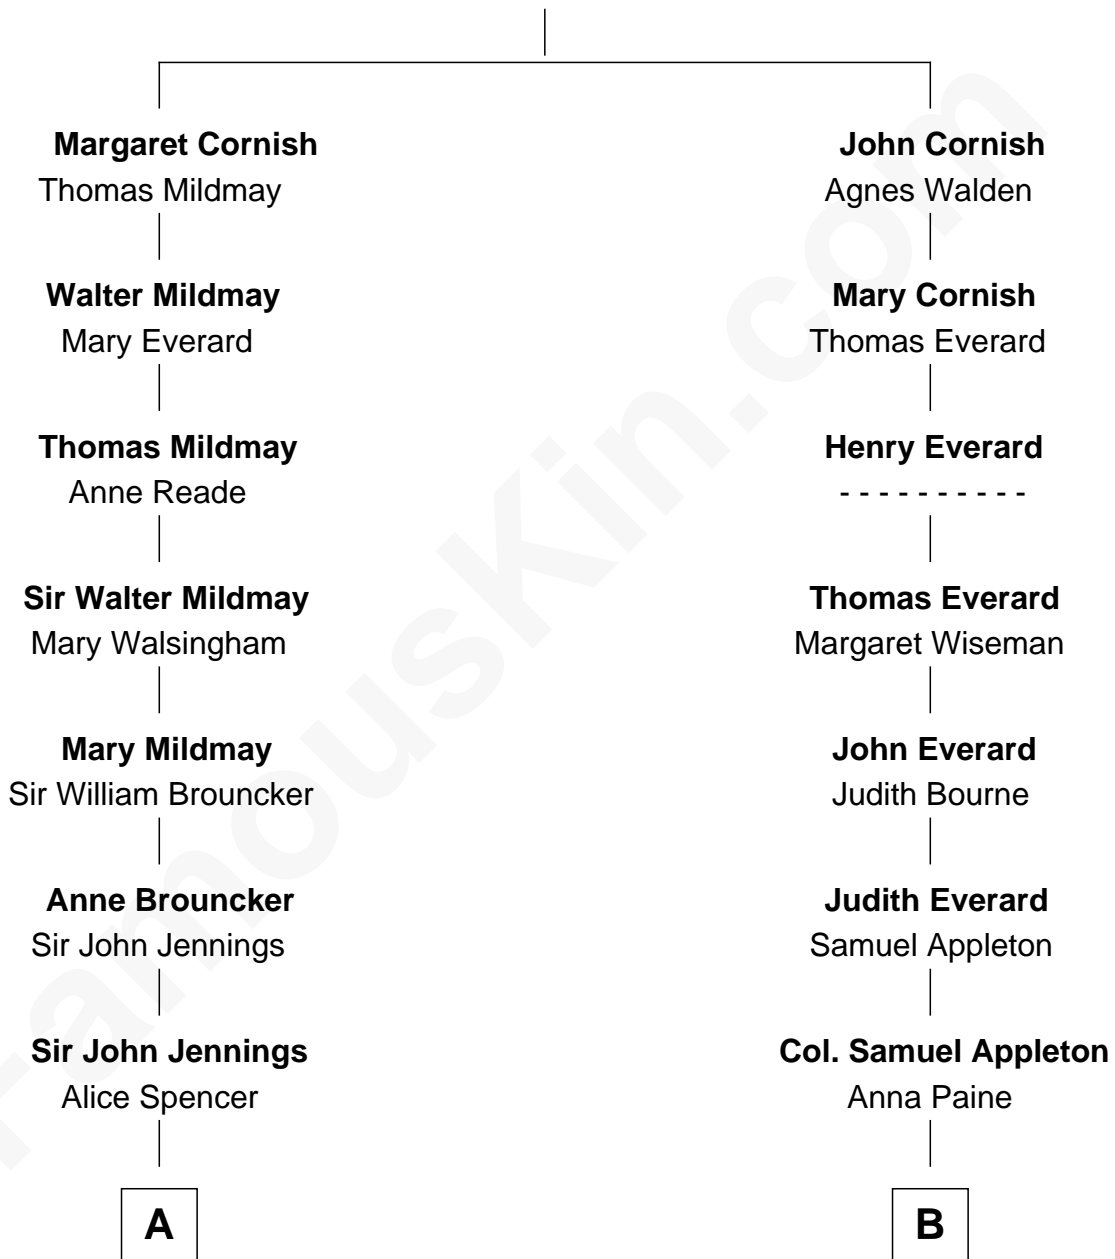

FamousKin.com

Relationship Chart of

Prince William

Prince of Wales

16th cousin 2 times removed of

Tim Robbins
TV and Movie Actor

John Cornish

A

Richard Jennings
Frances Thornhurst

Sarah Jennings
John Churchill

Anne Churchill
Sir Charles Spencer

John Spencer
Georgiana Carolina Carteret

John Spencer
Margaret Georgiana Poyntz

George John Spencer
Lavina Bingham

Frederick Spencer
Adelaide Horatia Elizabeth Seymour

Charles Robert Spencer
Margaret Baring

Albert Edward John Spencer
Cynthia Elinor Beatrix Hamilton

Edward John Spencer
Frances Ruth Burke Roche

C

B

Judith Appleton
Samuel Wolcott