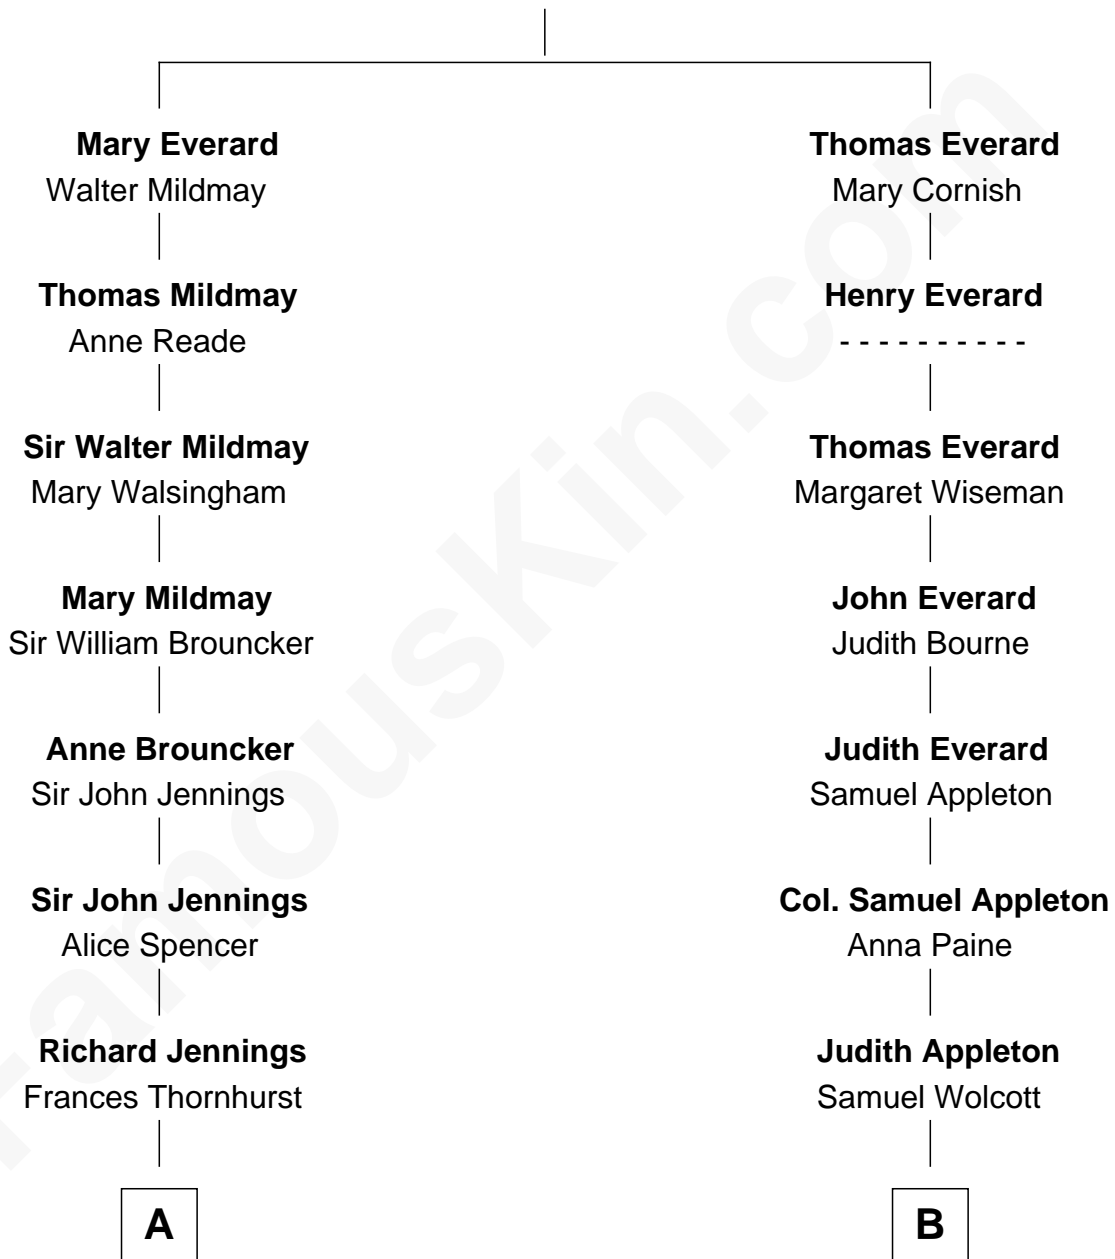

## Relationship Chart of

### Prince William

*Prince of Wales*

15th cousin 2 times removed of

**Tim Robbins**  
*TV and Movie Actor*

**John Everard**

-----

**A**

**Sarah Jennings**

John Churchill

**Anne Churchill**

Sir Charles Spencer

**John Spencer**

Georgiana Carolina Carteret

**John Spencer**

Margaret Georgiana Poyntz

**George John Spencer**