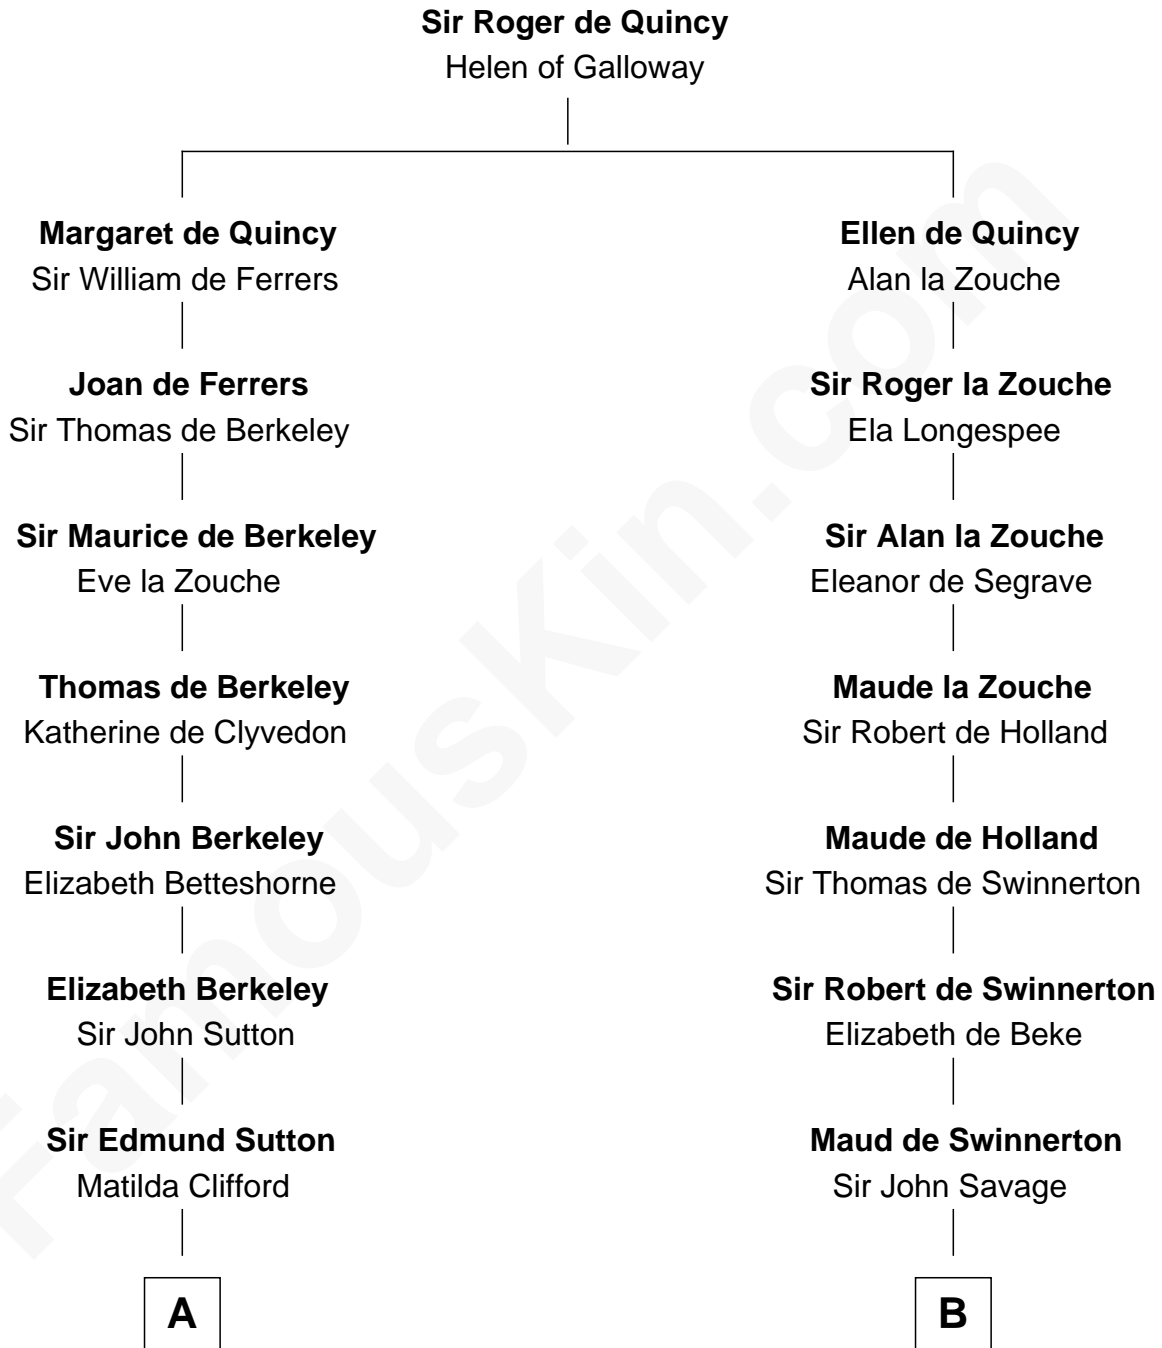

FamousKin.com Relationship Chart of

Prince William

Prince of Wales

19th cousin 2 times removed of

Abraham Baldwin

Signer of the U.S. Constitution

C

Charles Robert Spencer

Margaret Baring

Albert Edward John Spencer

Cynthia Elinor Beatrix Hamilton

Edward John Spencer

Frances Ruth Burke Roche

Princess Diana Frances Spencer

Charles III, King of the United Kingdom

Prince William