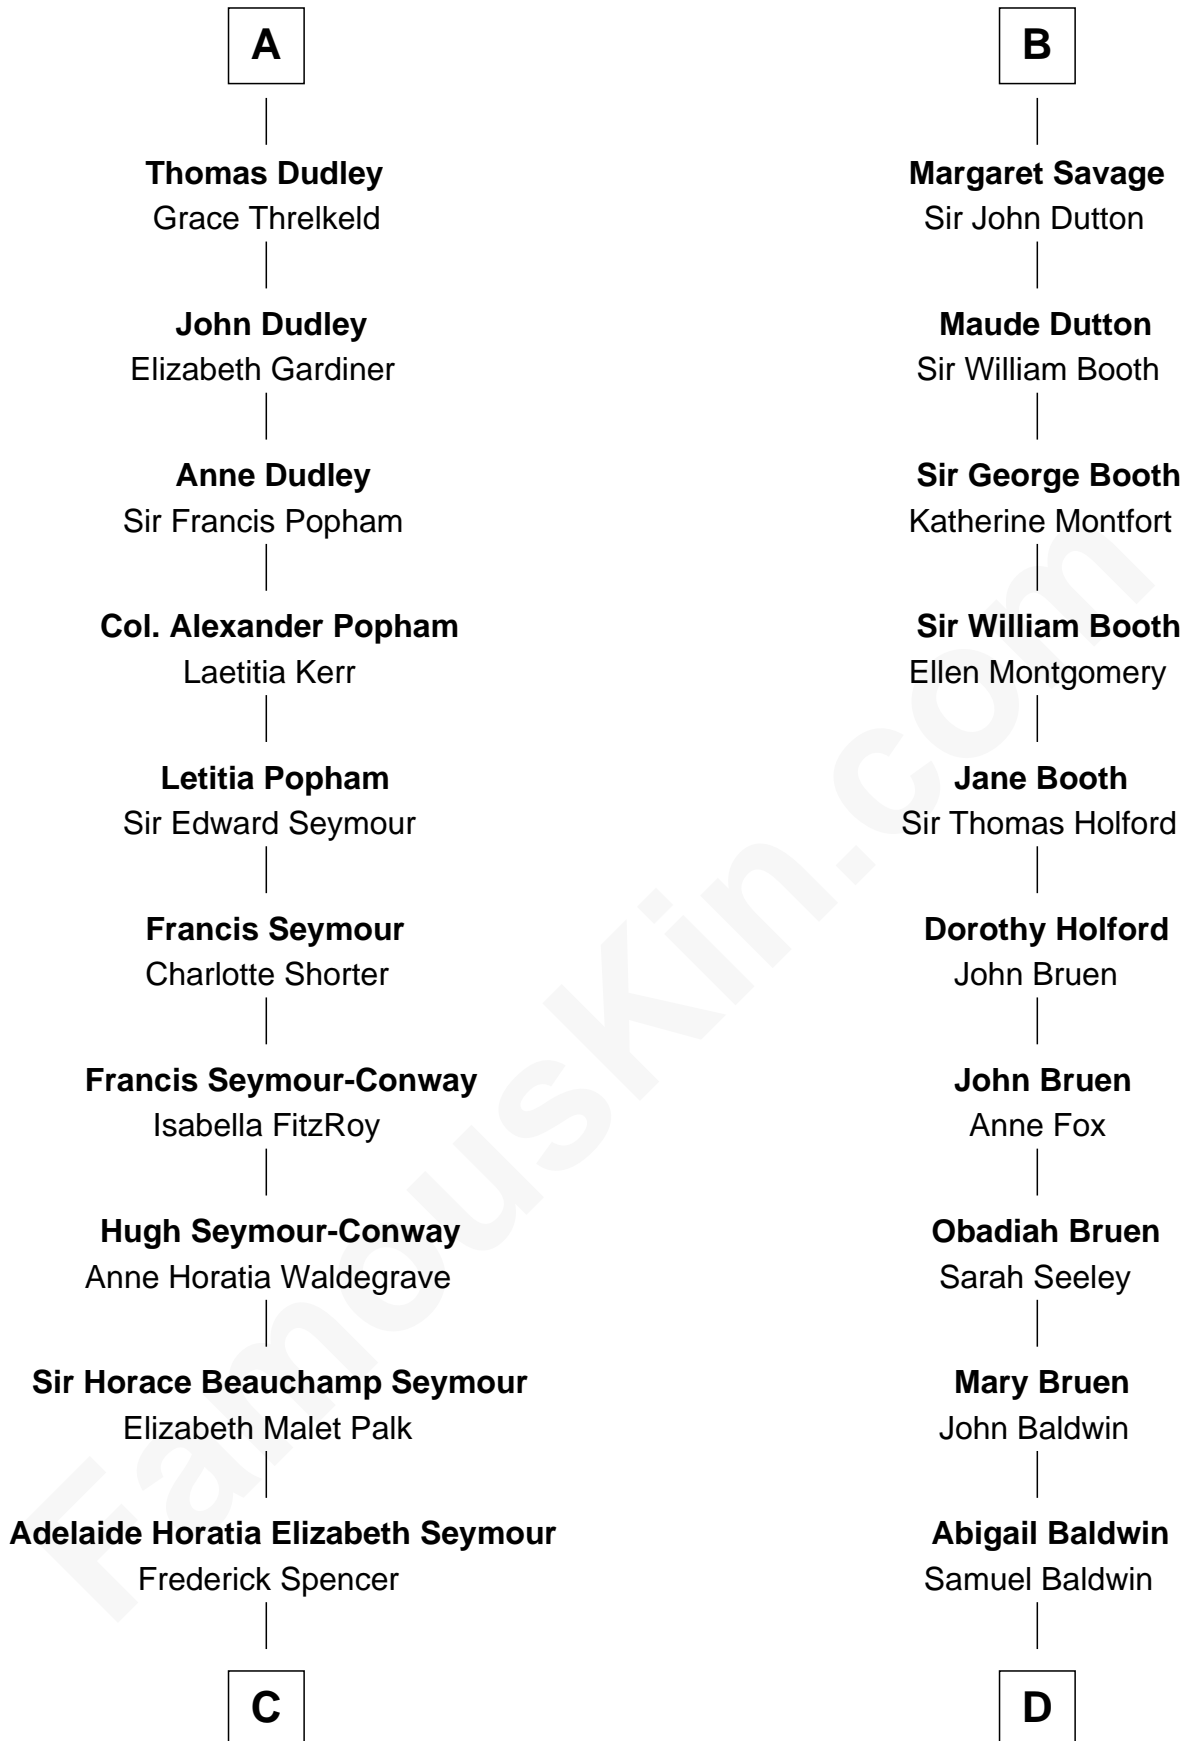

FamousKin.com Relationship Chart of

Prince William

Prince of Wales

19th cousin 2 times removed of

Abraham Baldwin

Signer of the U.S. Constitution

C

Charles Robert Spencer

Margaret Baring

Albert Edward John Spencer

Cynthia Elinor Beatrix Hamilton

Edward John Spencer

Frances Ruth Burke Roche

Princess Diana Frances Spencer

Charles III, King of the United Kingdom

Prince William

Prince of Wales

D

Timothy Baldwin

Bathsheba Stone

Michael Baldwin

Lucy Dudley

Abraham Baldwin

Signer of the U.S. Constitution