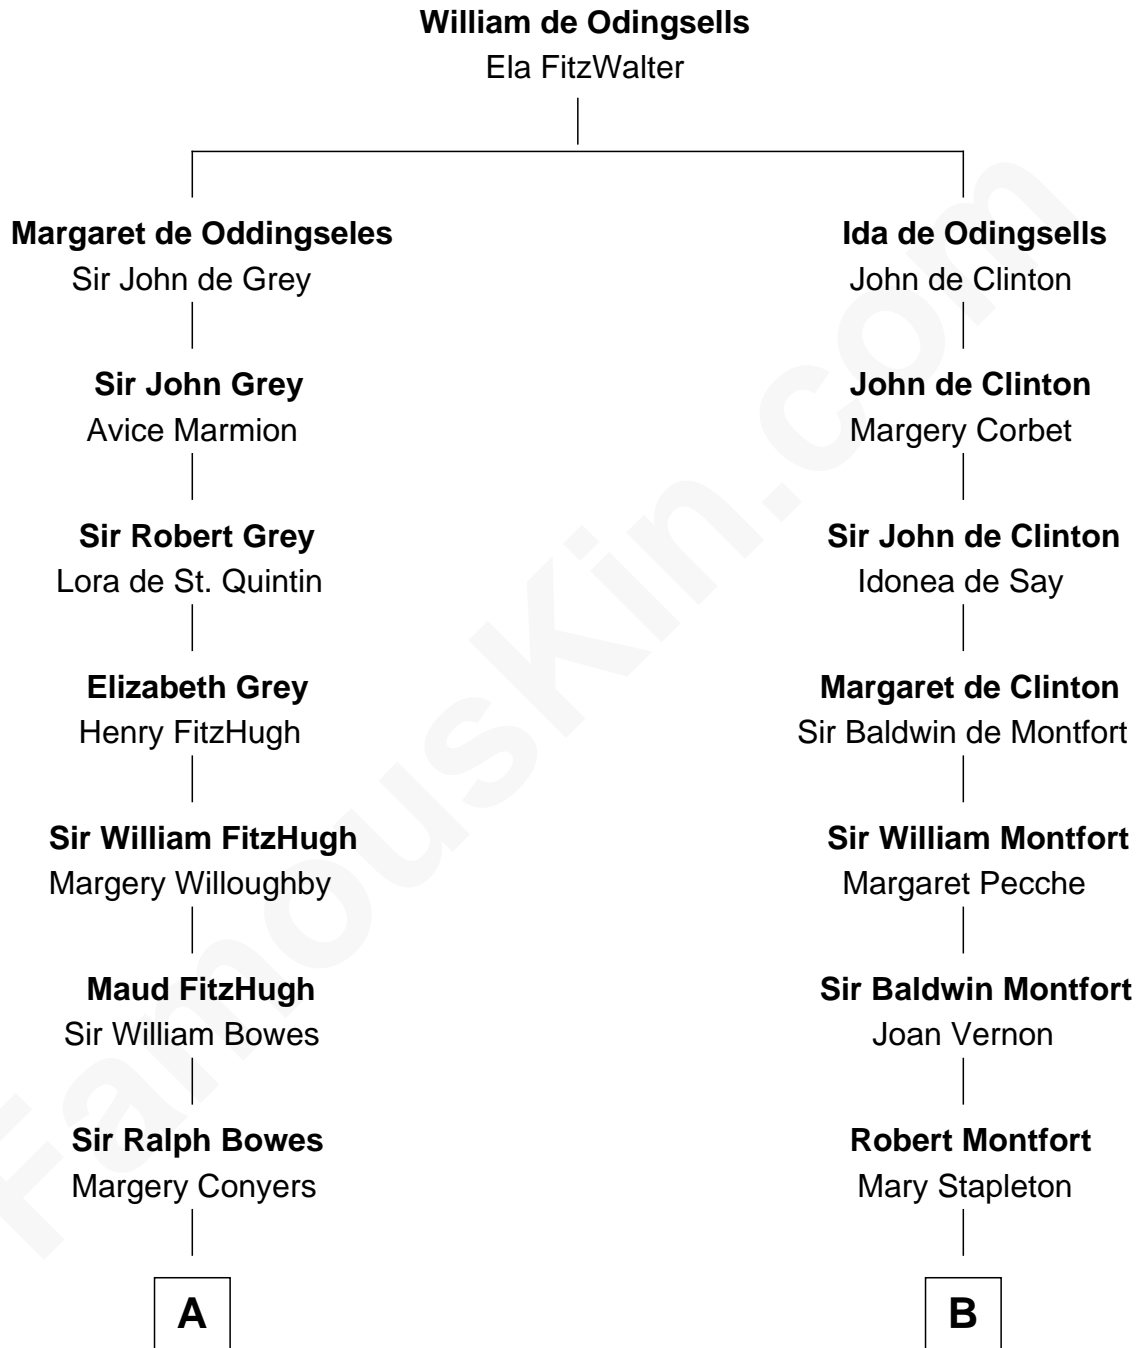

FamousKin.com

Relationship Chart of

Prince William

Prince of Wales

17th cousin 4 times removed of

Abraham Baldwin
Signer of the U.S. Constitution

C

Claude George Bowes-Lyon
Cecilia Nina Cavendish-Bentinck

Elizabeth Bowes-Lyon
George VI, King of the United Kingdom

Elizabeth II, Queen of the United Kingdom
Prince Philip of Edinburgh

Charles III, King of the United Kingdom
Princess Diana Frances Spencer

Prince William
Prince of Wales