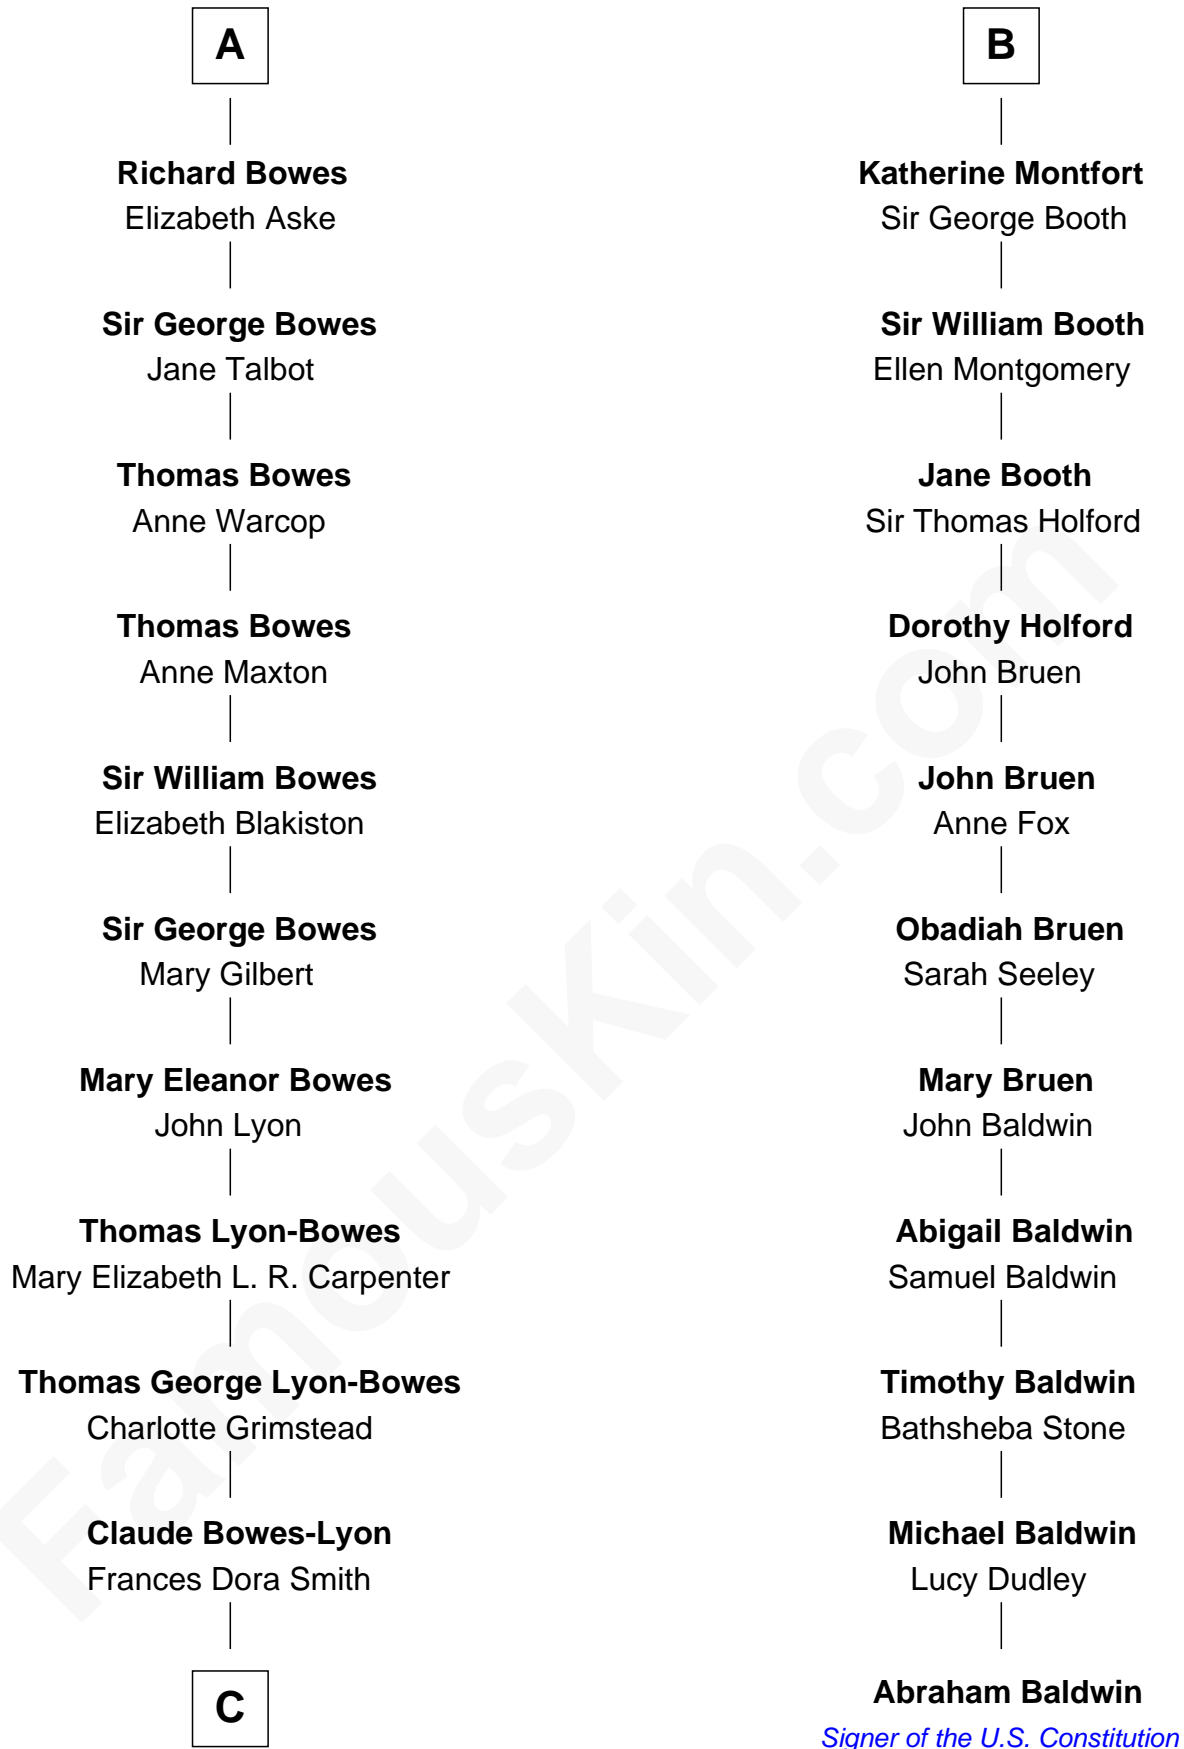

FamousKin.com

Relationship Chart of

Prince William

Prince of Wales

17th cousin 4 times removed of

Abraham Baldwin
Signer of the U.S. Constitution

C

Claude George Bowes-Lyon
Cecilia Nina Cavendish-Bentinck

Elizabeth Bowes-Lyon
George VI, King of the United Kingdom

Elizabeth II, Queen of the United Kingdom
Prince Philip of Edinburgh

Charles III, King of the United Kingdom
Princess Diana Frances Spencer

Prince William
Prince of Wales