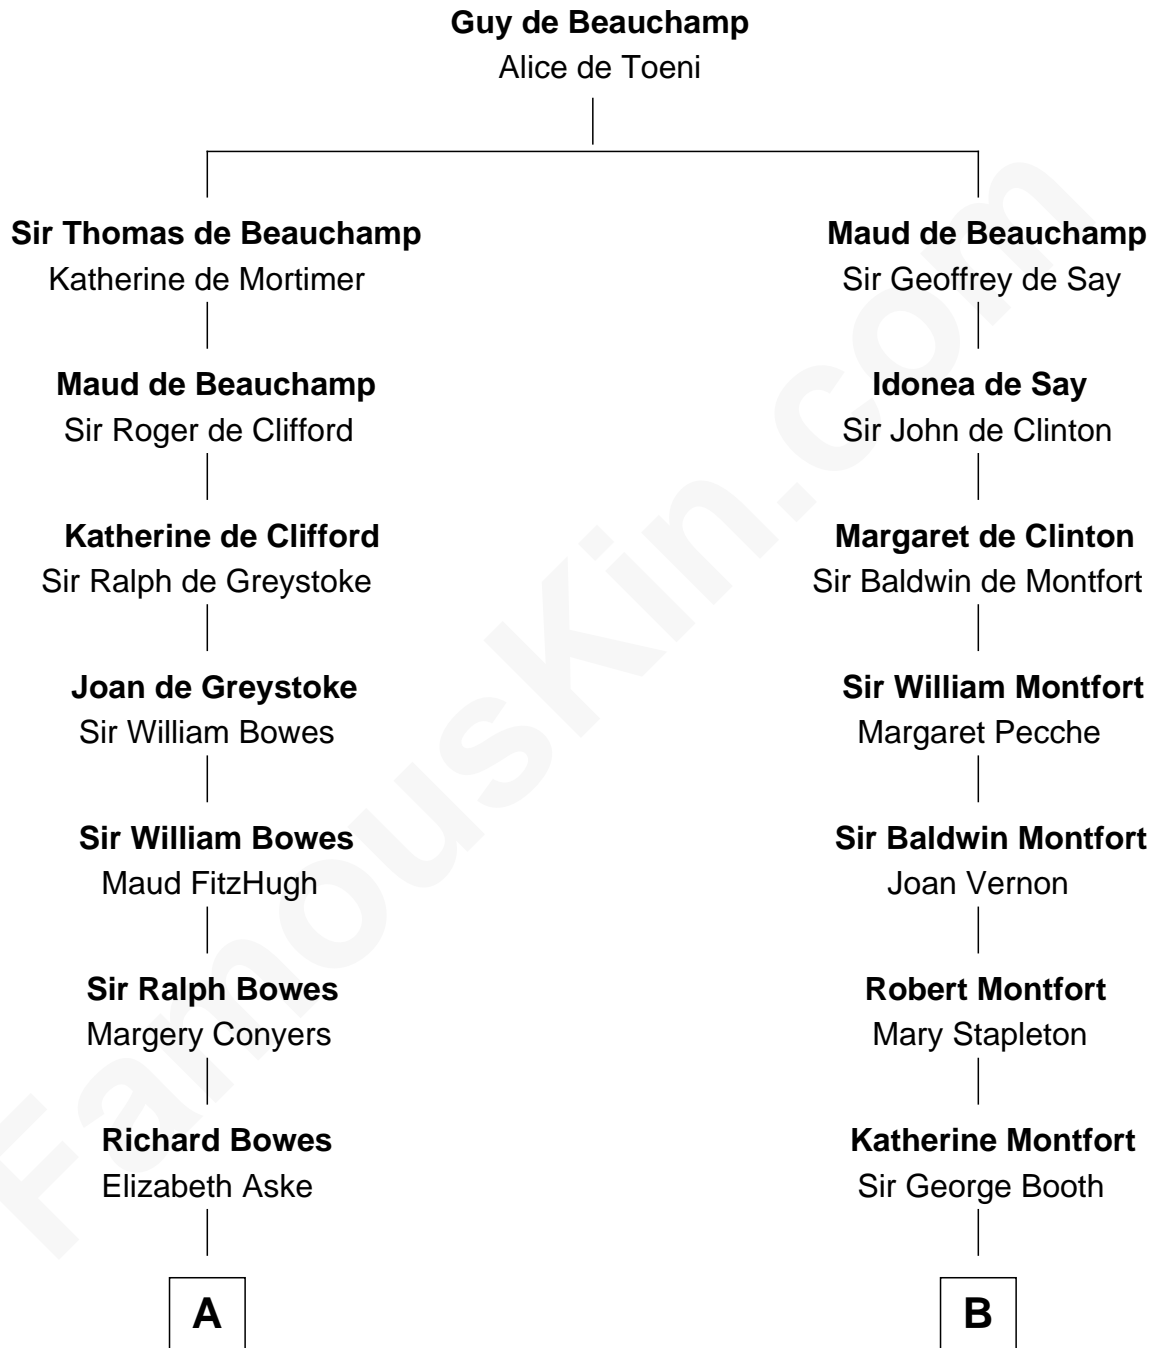

FamousKin.com
Relationship Chart of
Prince William
Prince of Wales

16th cousin 4 times removed of
Abraham Baldwin
Signer of the U.S. Constitution

C

Elizabeth Bowes-Lyon

George VI, King of the United Kingdom

Elizabeth II, Queen of the United Kingdom

Prince Philip of Edinburgh

Charles III, King of the United Kingdom

Princess Diana Frances Spencer

Prince William

Prince of Wales