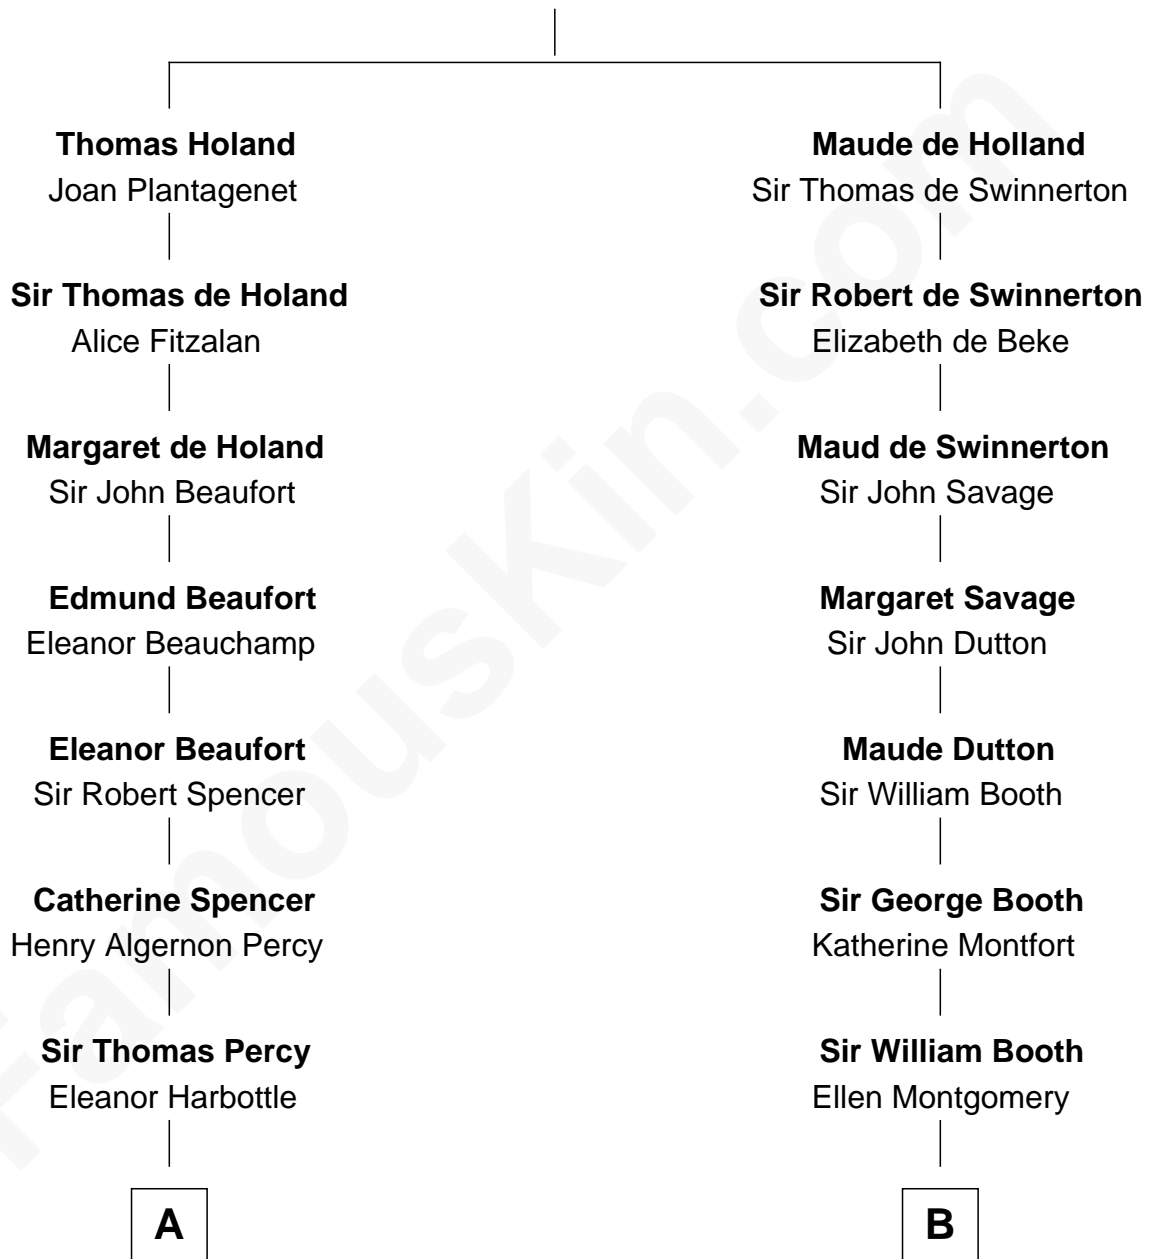

FamousKin.com Relationship Chart of

Prince William

Prince of Wales

15th cousin 6 times removed of

Abraham Baldwin

Signer of the U.S. Constitution

Sir Robert de Holland

Maude la Zouche

A

Henry Percy
Katherine Neville

Henry Percy
Dorothy Devereux

Dorothy Percy
Robert Sydney

Dorothy Sydney
Henry Spencer

Sir Robert Spencer
Ann Digby

Sir Charles Spencer
Anne Churchill

John Spencer
Georgiana Carolina Carteret