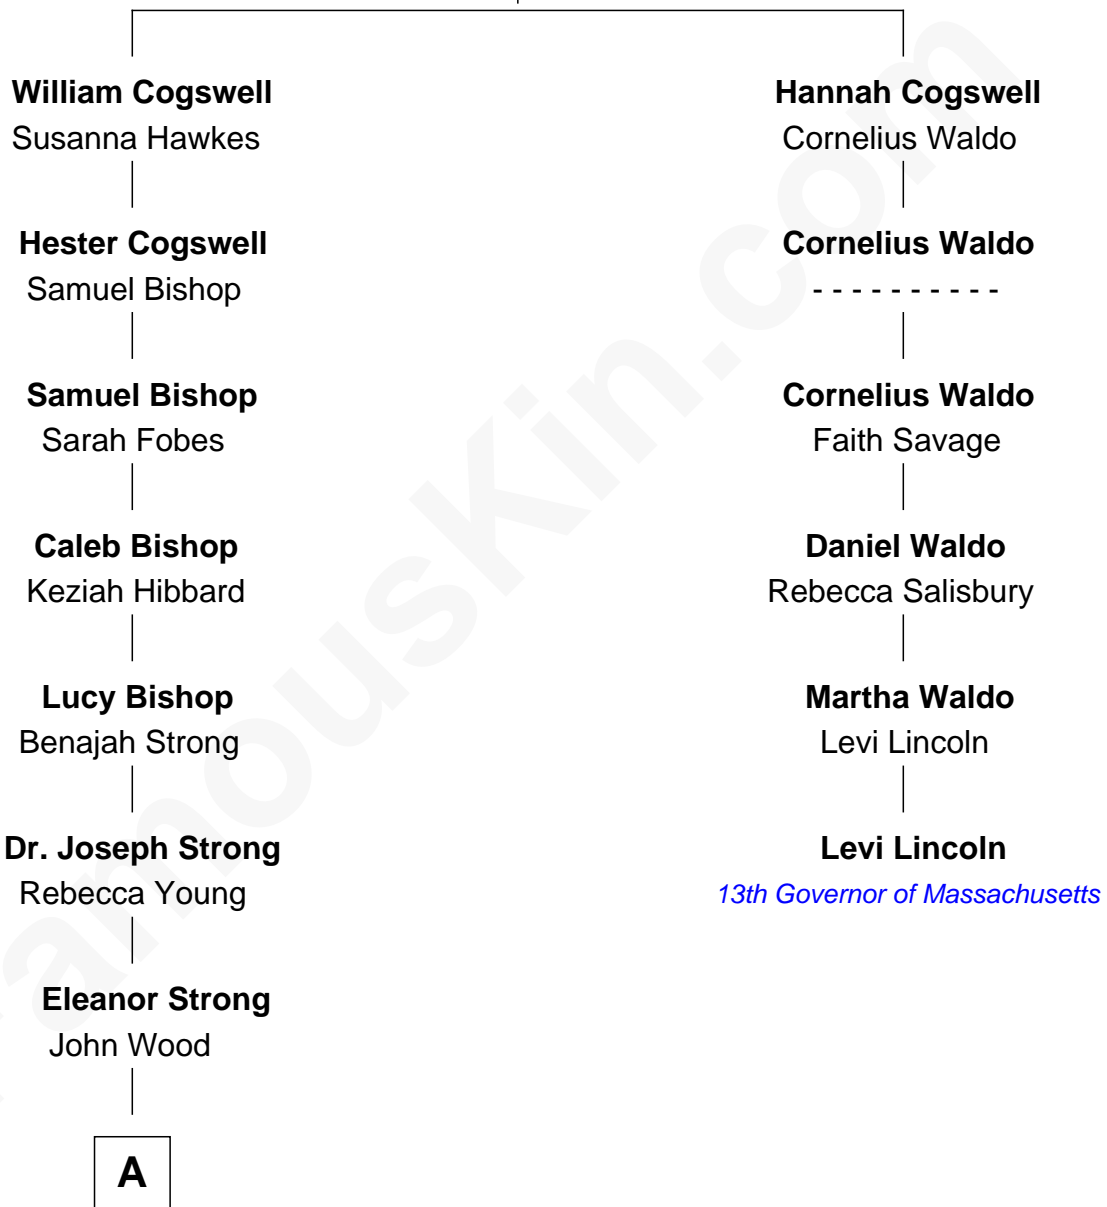

FamousKin.com Relationship Chart of

Prince William

Prince of Wales

5th cousin 7 times removed of

Levi Lincoln

13th Governor of Massachusetts

John Cogswell
Elizabeth Thomson

A

—
Ellen Wood

Franklin H. Work

—
Frances Eleanor Work

James Boothby Burke Roche

—
Edmund Maurice Burke Roche

Ruth Sylvia Gill

—
Frances Ruth Burke Roche

Edward John Spencer

—
Princess Diana Frances Spencer

Charles III, King of the United Kingdom

—
Prince William

Prince of Wales