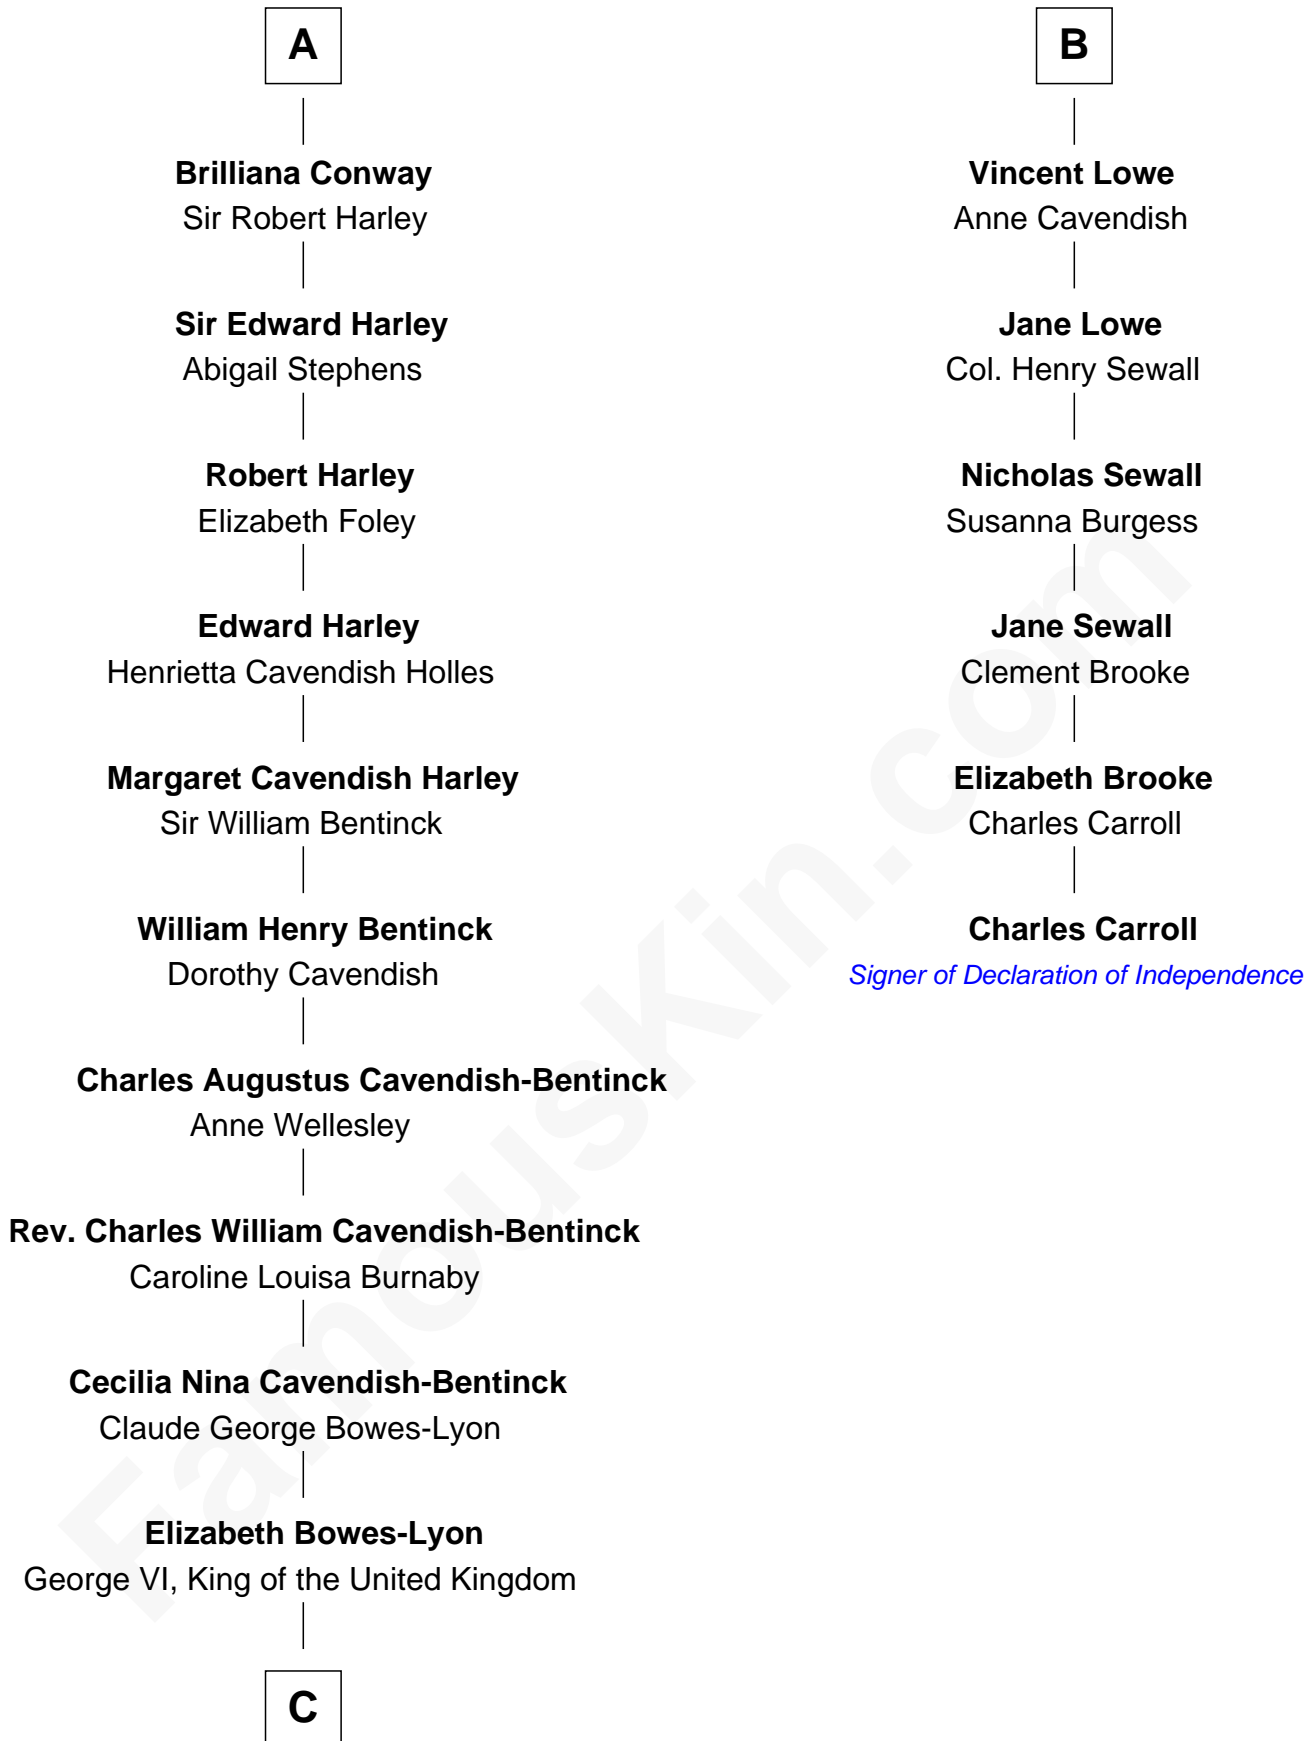

# FamousKin.com Relationship Chart of

**Prince William**

*Prince of Wales*

12th cousin 7 times removed of

**Charles Carroll**

*Signer of the Declaration of Independence*

**Sir Hugh Shirley**

Beatrice Brewes

Sir John Cokayne

**John Cokayne**

Agnes Vernon

**Thomas Cokayne**

Agnes Barlow

**Sir Thomas Cokayne**

Barbara FitzHerbert

**Jane Cokayne**

Vincent Lowe

**Jasper Lowe**

Dorothy Sacheverell

**Patrick Lowe**

Jane Harpur

**B**

C

Elizabeth II, Queen of the United Kingdom