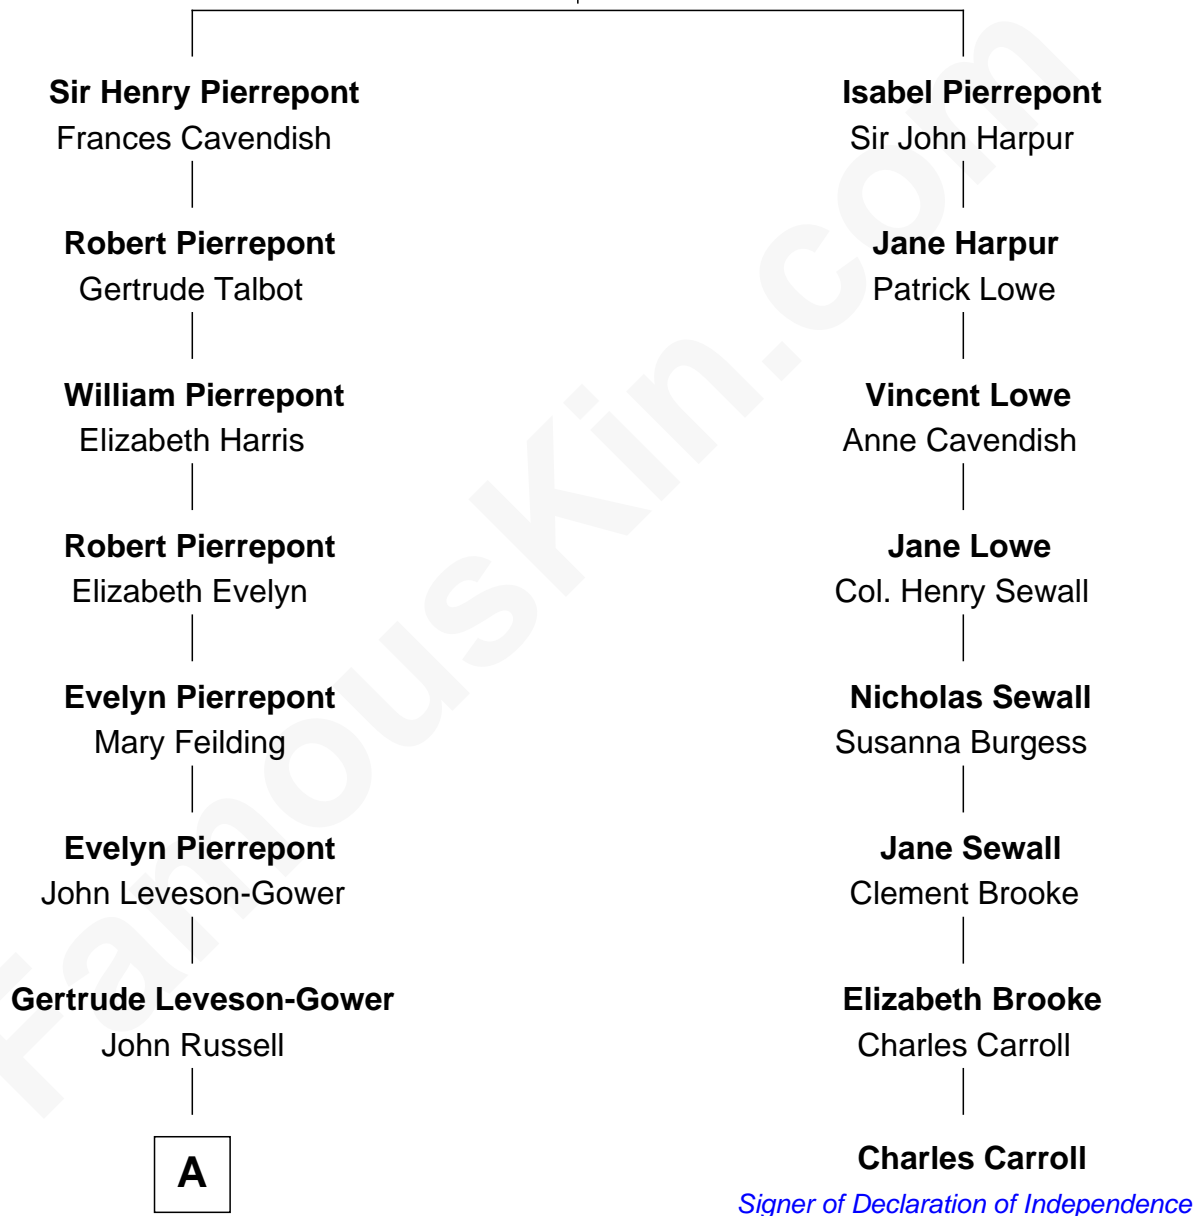

FamousKin.com
Relationship Chart of
Prince William
Prince of Wales

7th cousin 8 times removed of

Charles Carroll
Signer of the Declaration of Independence

Sir George Pierrepont
 Winifred Thwaites

A

Francis Russell