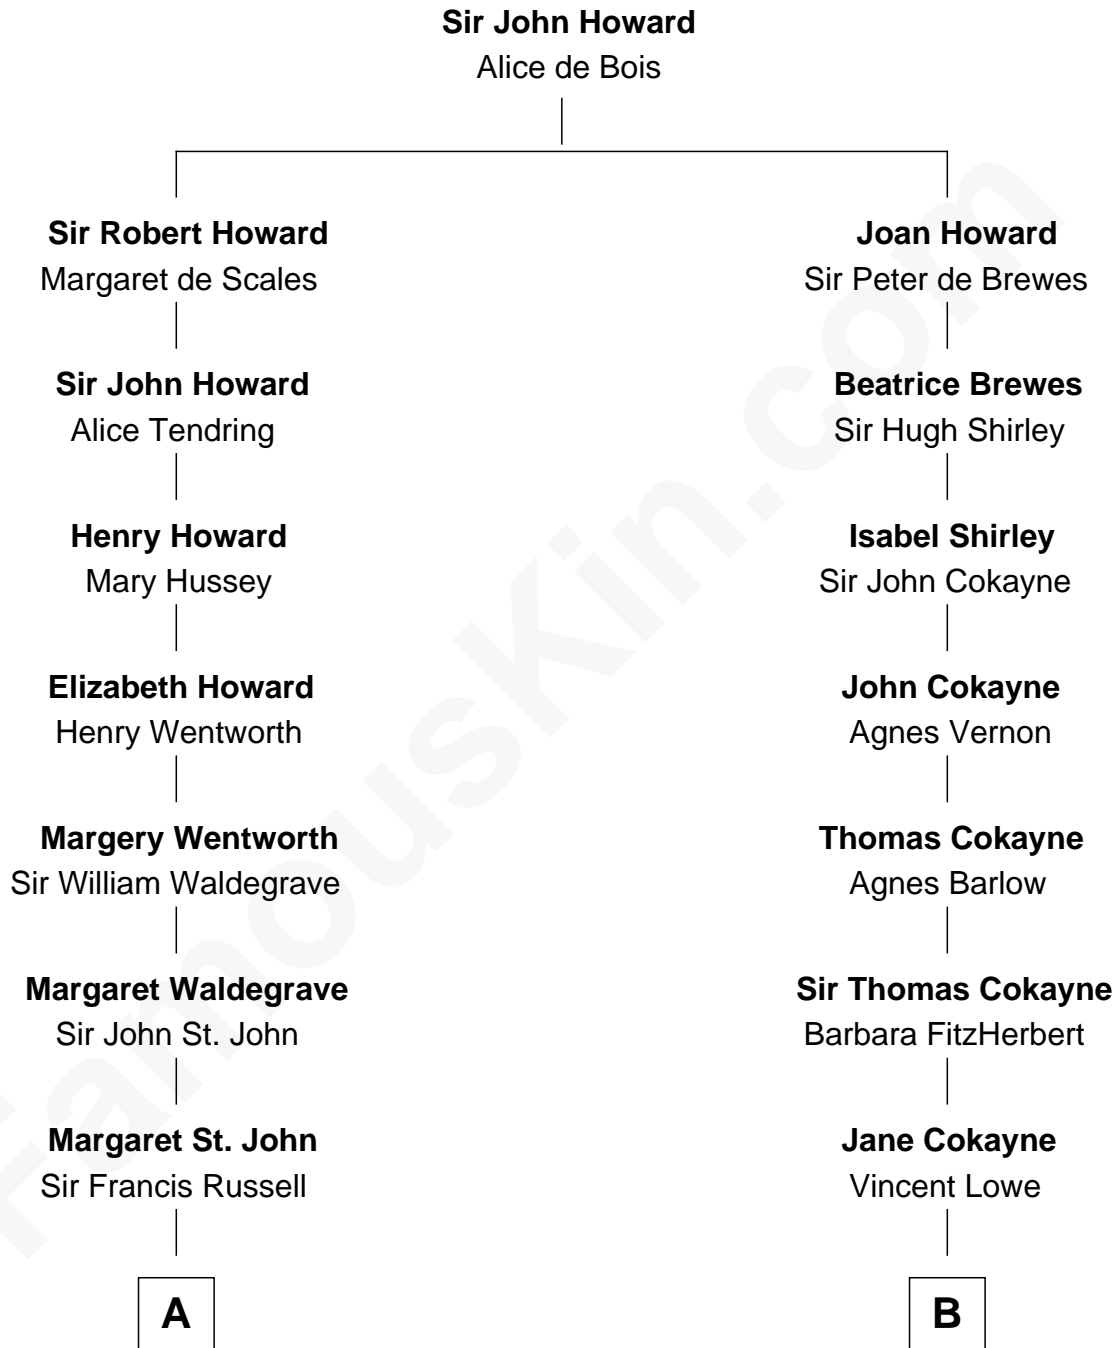

FamousKin.com

Relationship Chart of

Prince William

Prince of Wales

14th cousin 6 times removed of

Charles Carroll
Signer of the Declaration of Independence

A

William Russell
Elizabeth Long

Francis Russell
Catherine Brydges

Anne Russell
George Digby

Ann Digby
Sir Robert Spencer

Sir Charles Spencer
Anne Churchill

John Spencer
Georgiana Carolina Carteret

John Spencer
Margaret Georgiana Poyntz

George John Spencer
Lavina Bingham

Frederick Spencer
Adelaide Horatia Elizabeth Seymour

Charles Robert Spencer
Margaret Baring

C

B

Jasper Lowe
Dorothy Sacheverell

Patrick Lowe
Jane Harpur

Vincent Lowe
Anne Cavendish

Jane Lowe
Col. Henry Sewall