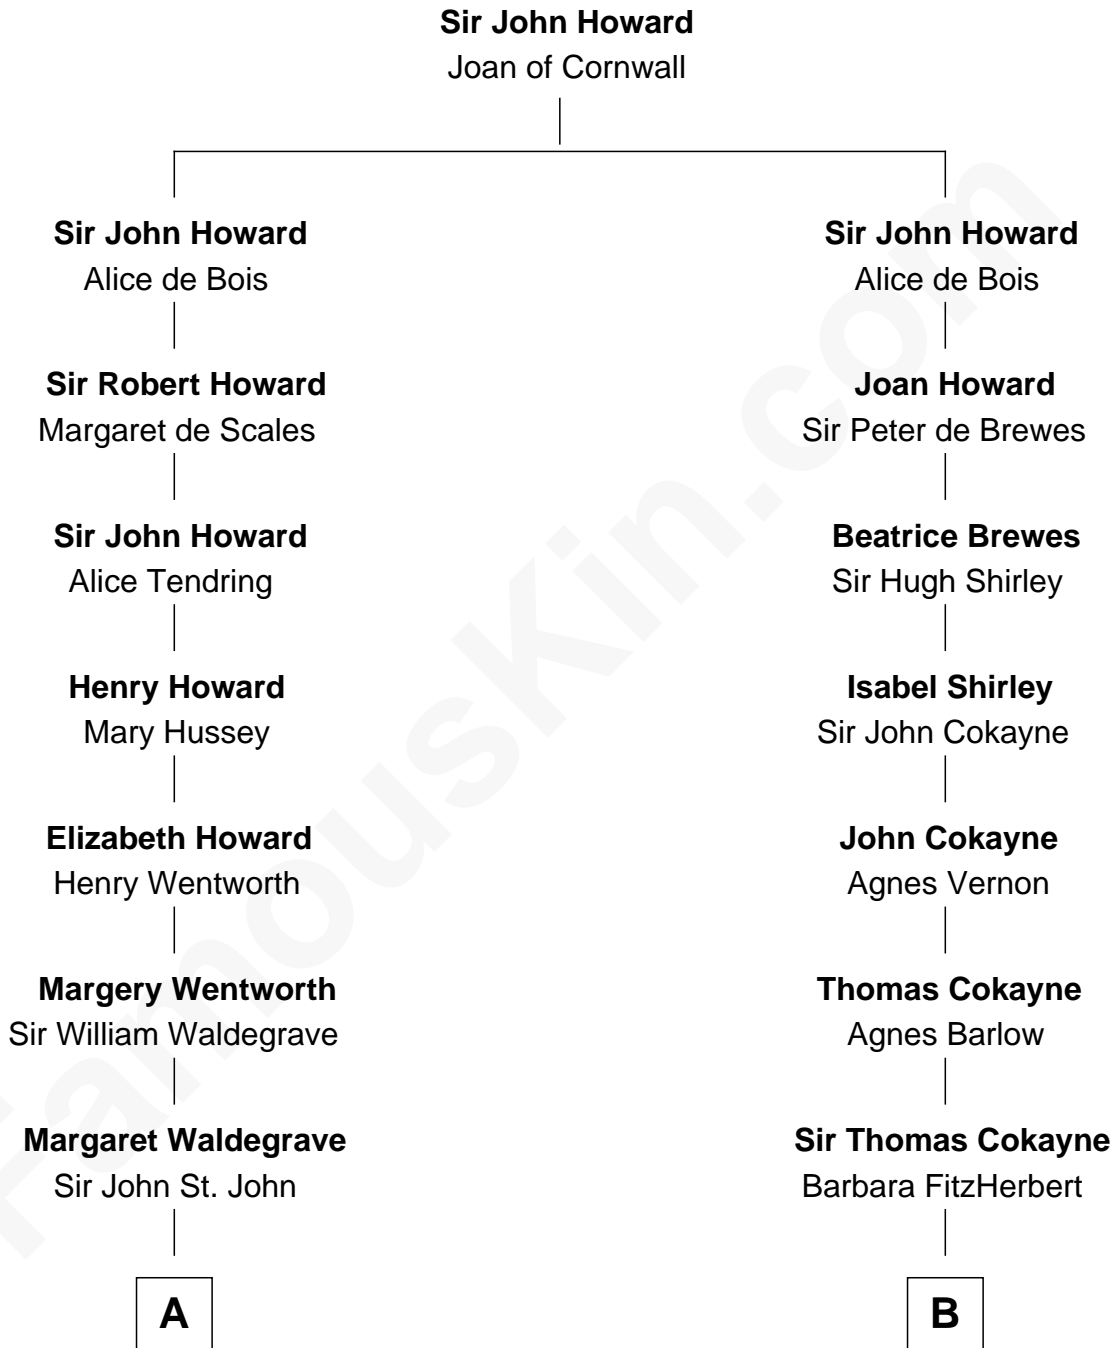

FamousKin.com
Relationship Chart of
Prince William
Prince of Wales

15th cousin 6 times removed of

Charles Carroll
Signer of the Declaration of Independence

A

Margaret St. John
Sir Francis Russell

William Russell
Elizabeth Long

Francis Russell
Catherine Brydges

Anne Russell
George Digby

Ann Digby
Sir Robert Spencer

Sir Charles Spencer
Anne Churchill

John Spencer
Georgiana Carolina Carteret

John Spencer
Margaret Georgiana Poyntz

George John Spencer
Lavina Bingham