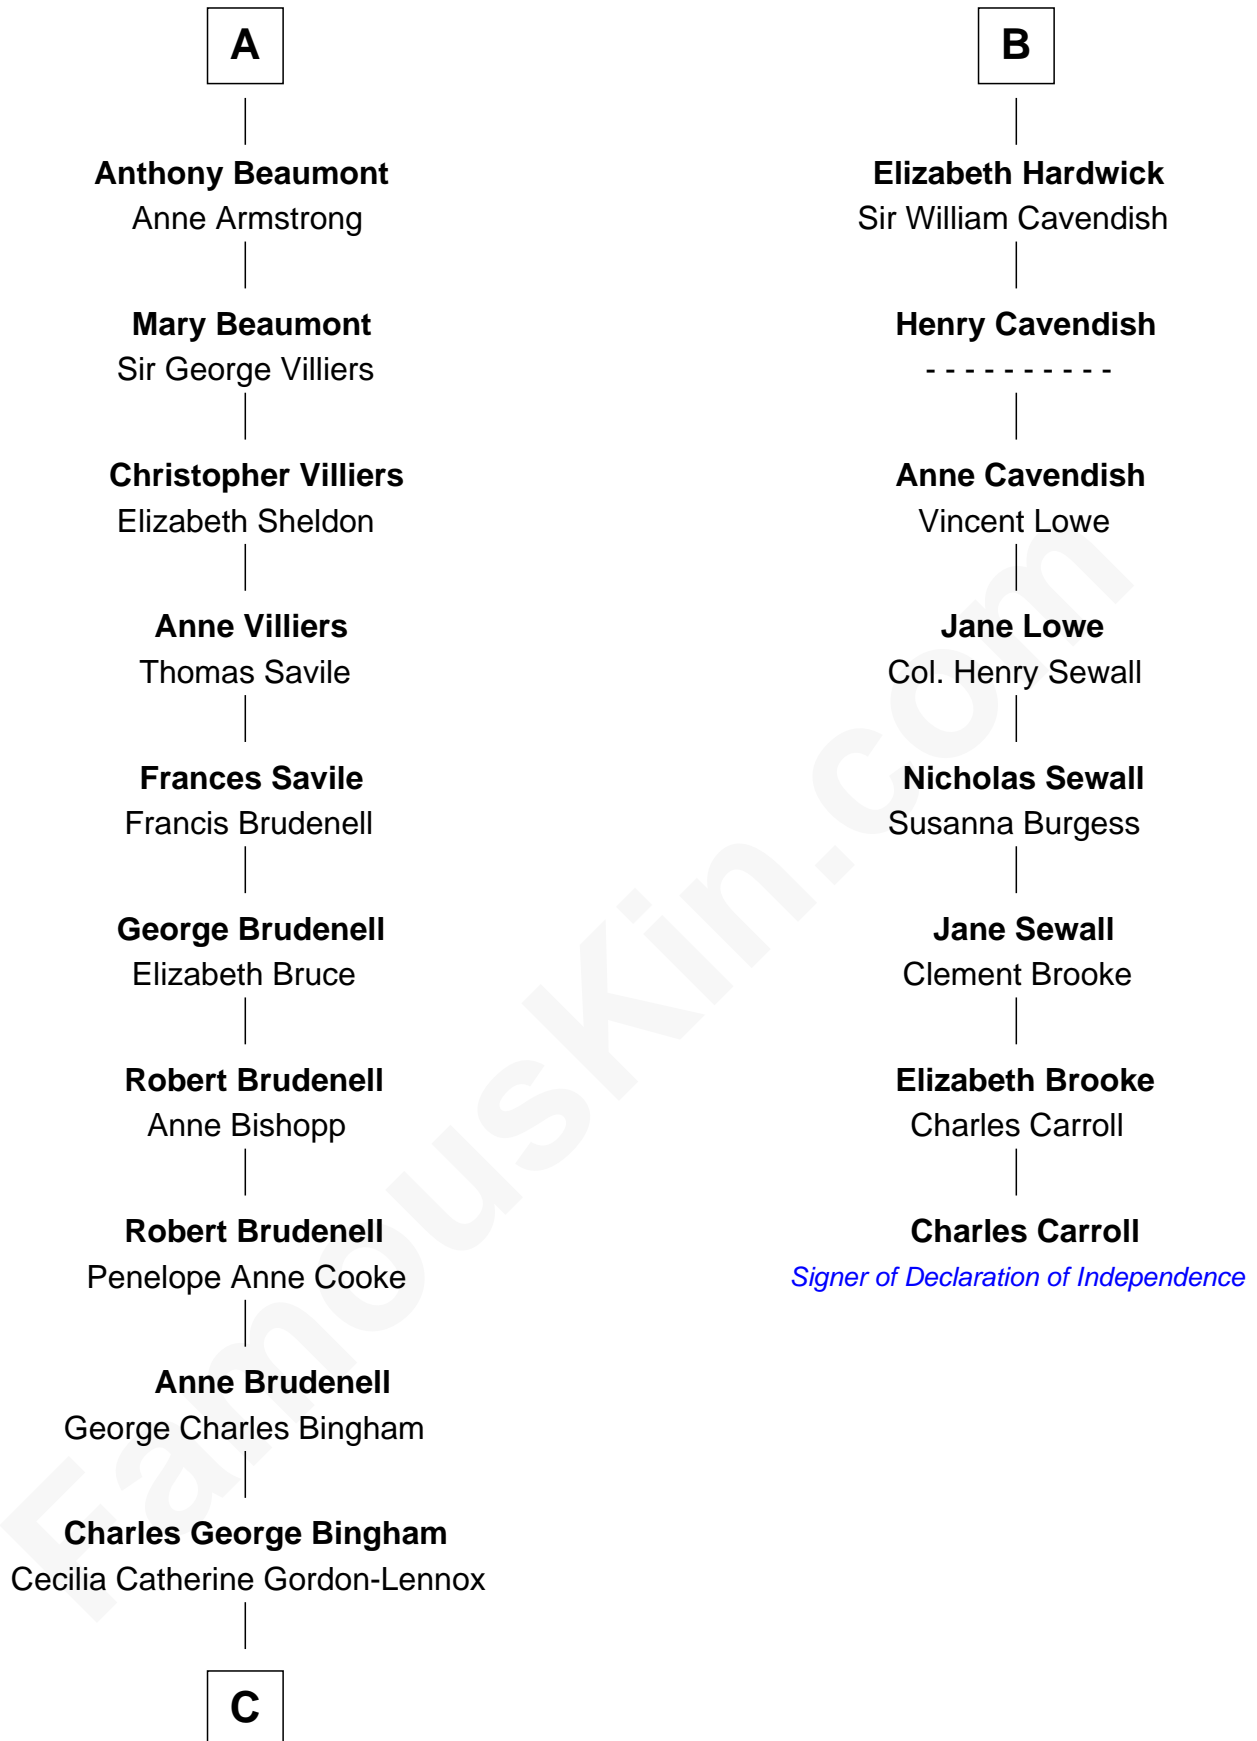

FamousKin.com

Relationship Chart of

Prince William

Prince of Wales

14th cousin 7 times removed of

Charles Carroll
Signer of the Declaration of Independence

C

Rosalind Cecilia Caroline Bingham

James Albert Edward Hamilton

Cynthia Elinor Beatrix Hamilton

Albert Edward John Spencer

Edward John Spencer

Frances Ruth Burke Roche

Princess Diana Frances Spencer

Charles III, King of the United Kingdom

Prince William