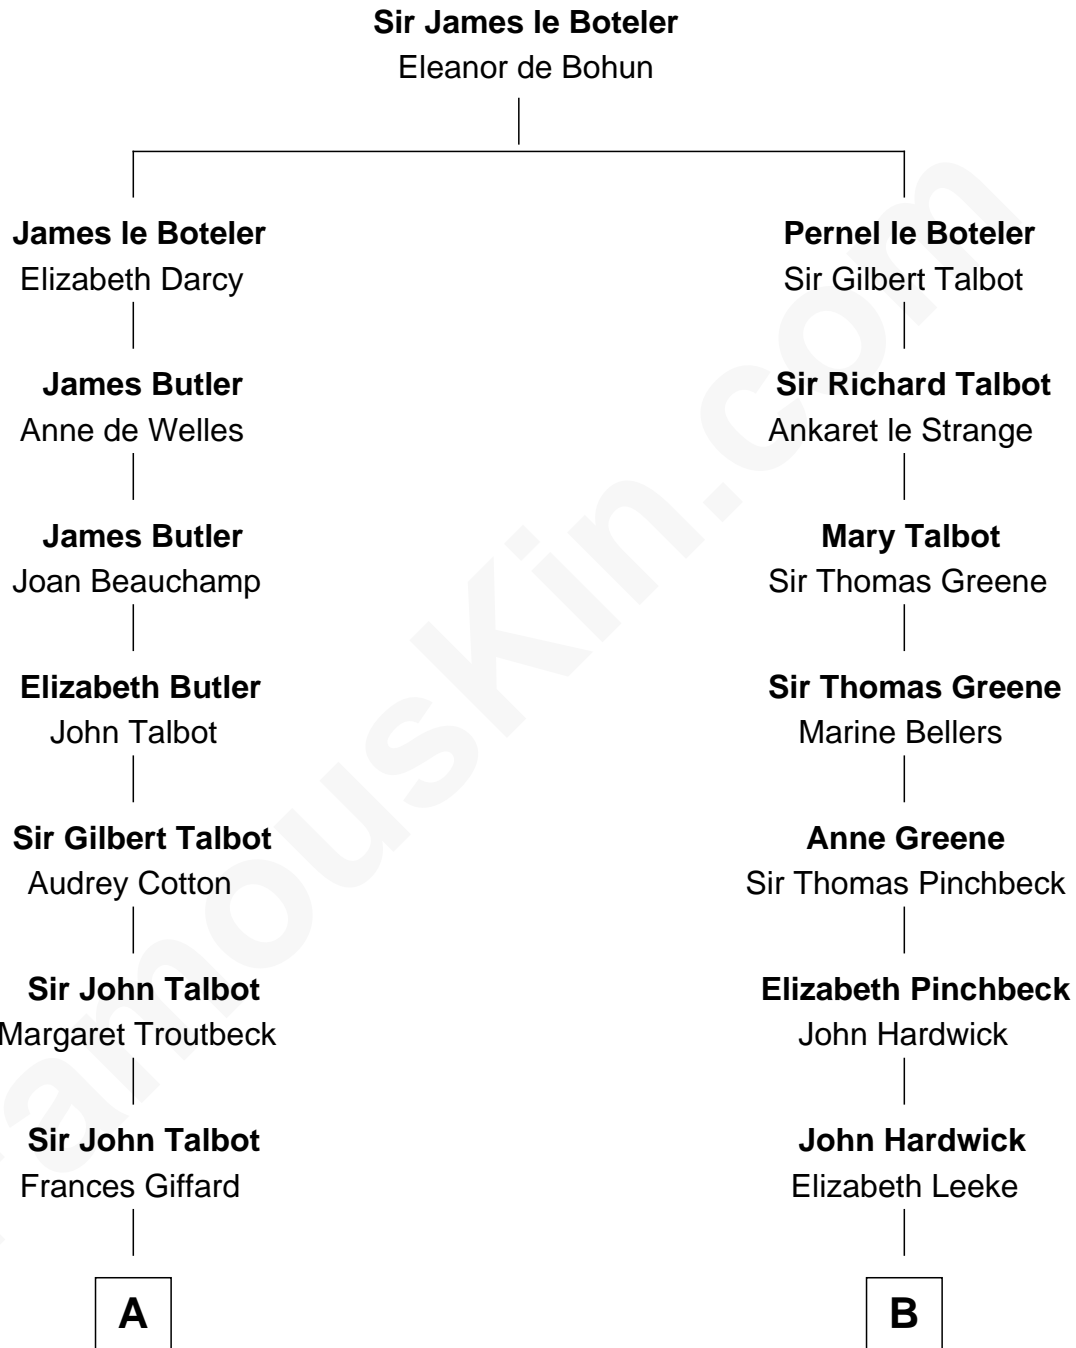

## Relationship Chart of

### Prince William

*Prince of Wales*

14th cousin 6 times removed of

**Charles Carroll**  
*Signer of the Declaration of Independence*

**C**

**Elizabeth Bowes-Lyon**

George VI, King of the United Kingdom

**Elizabeth II, Queen of the United Kingdom**

Prince Philip of Edinburgh

**Charles III, King of the United Kingdom**

Princess Diana Frances Spencer

**Prince William**

*Prince of Wales*