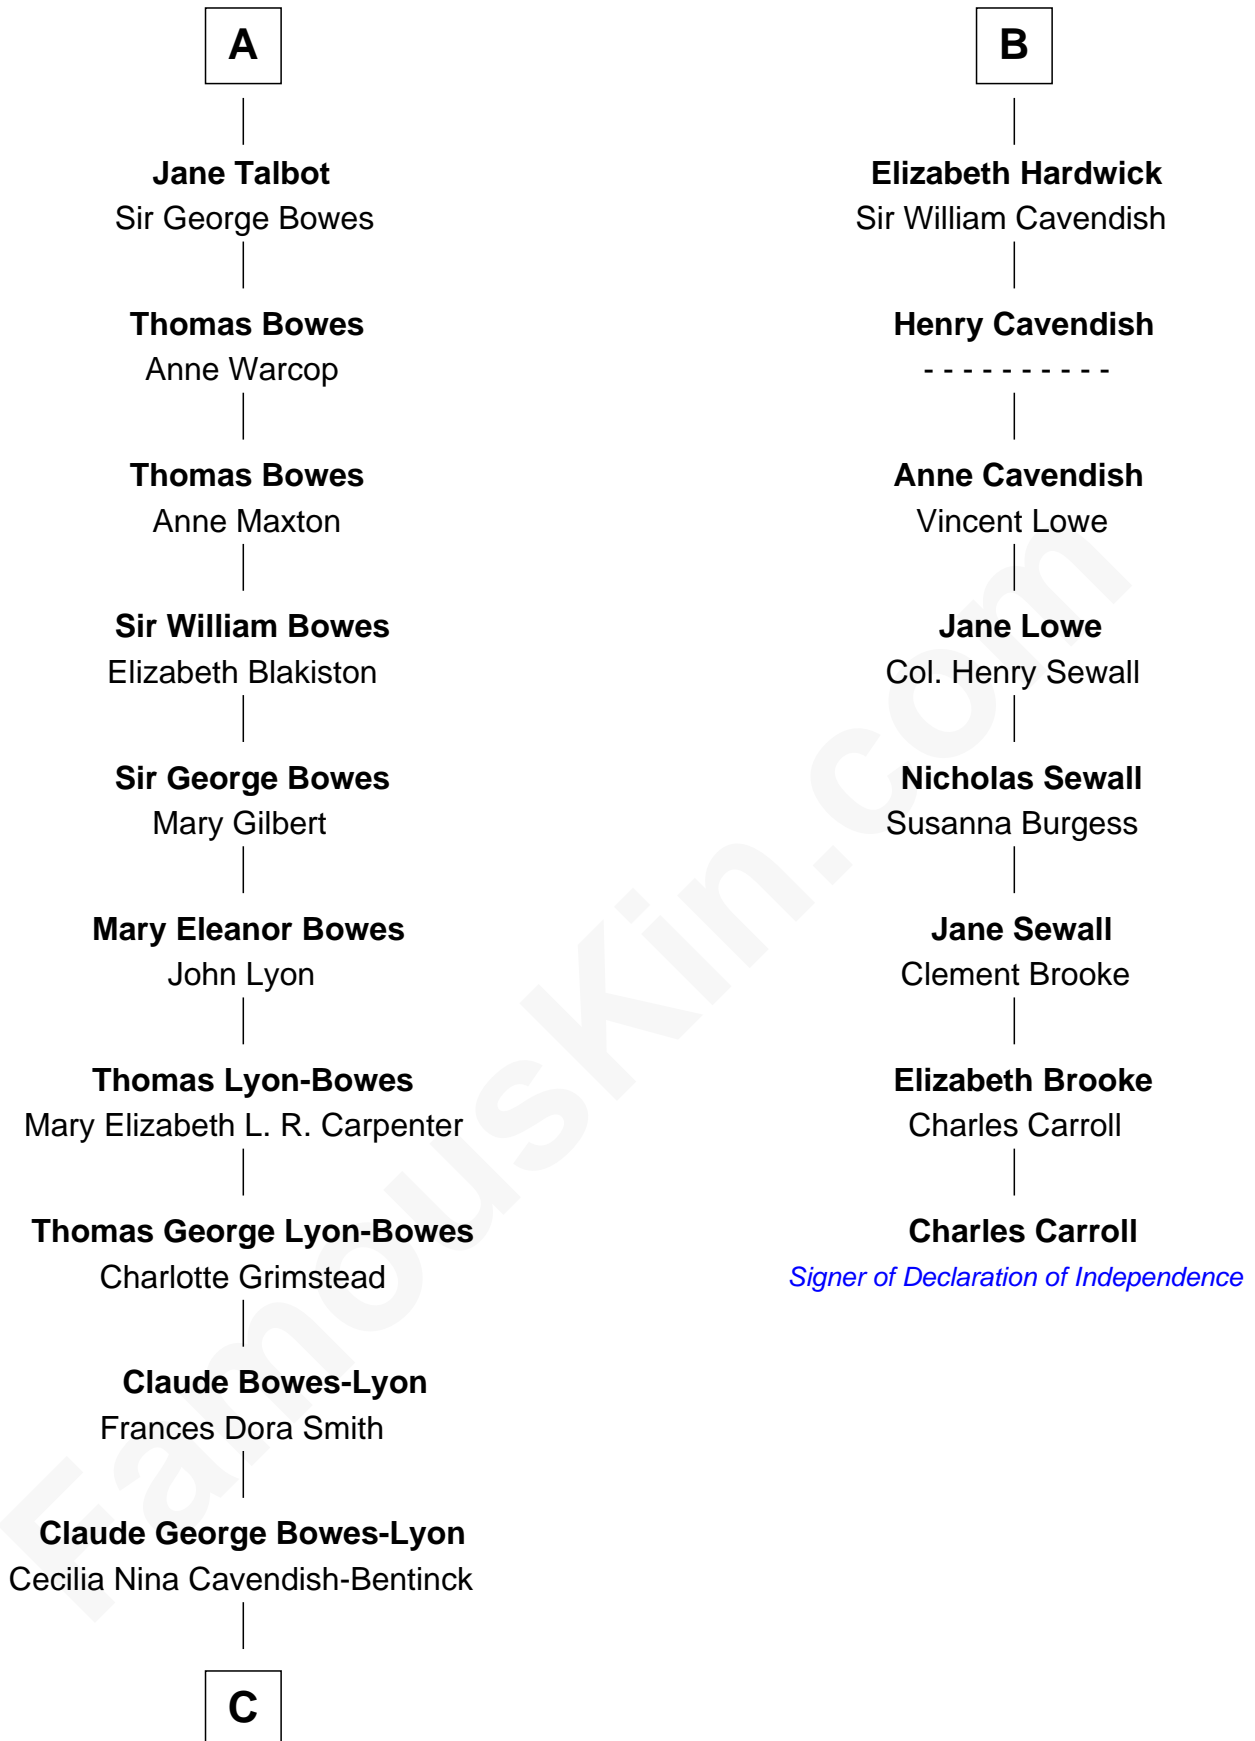

## Relationship Chart of

### Prince William

*Prince of Wales*

14th cousin 6 times removed of

**Charles Carroll**  
*Signer of the Declaration of Independence*

**C**

**Elizabeth Bowes-Lyon**

George VI, King of the United Kingdom

**Elizabeth II, Queen of the United Kingdom**

Prince Philip of Edinburgh

**Charles III, King of the United Kingdom**

Princess Diana Frances Spencer

**Prince William**

*Prince of Wales*