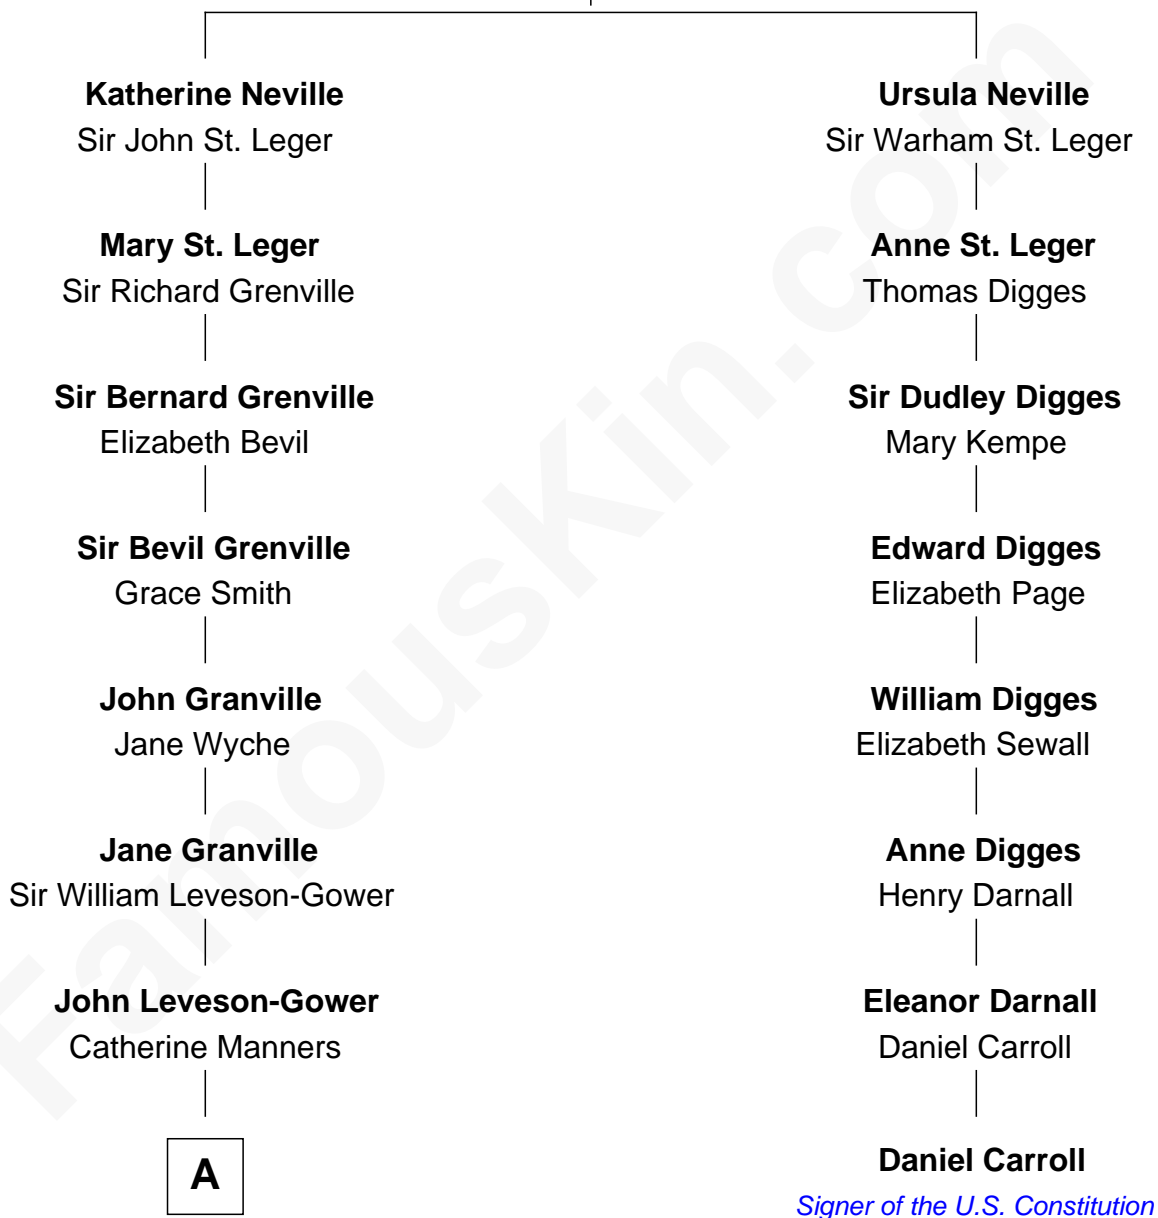

# FamousKin.com Relationship Chart of

**Prince William**

*Prince of Wales*

7th cousin 10 times removed of

**Daniel Carroll**

*Signer of the U.S. Constitution*

**George Neville**

Mary Stafford

Albert Edward John Spencer

**Edward John Spencer**

Frances Ruth Burke Roche

**Princess Diana Frances Spencer**

Charles III, King of the United Kingdom

**Prince William**

*Prince of Wales*

William photo by [InSapphoWeTrust](#) (CC BY-SA 2.0)