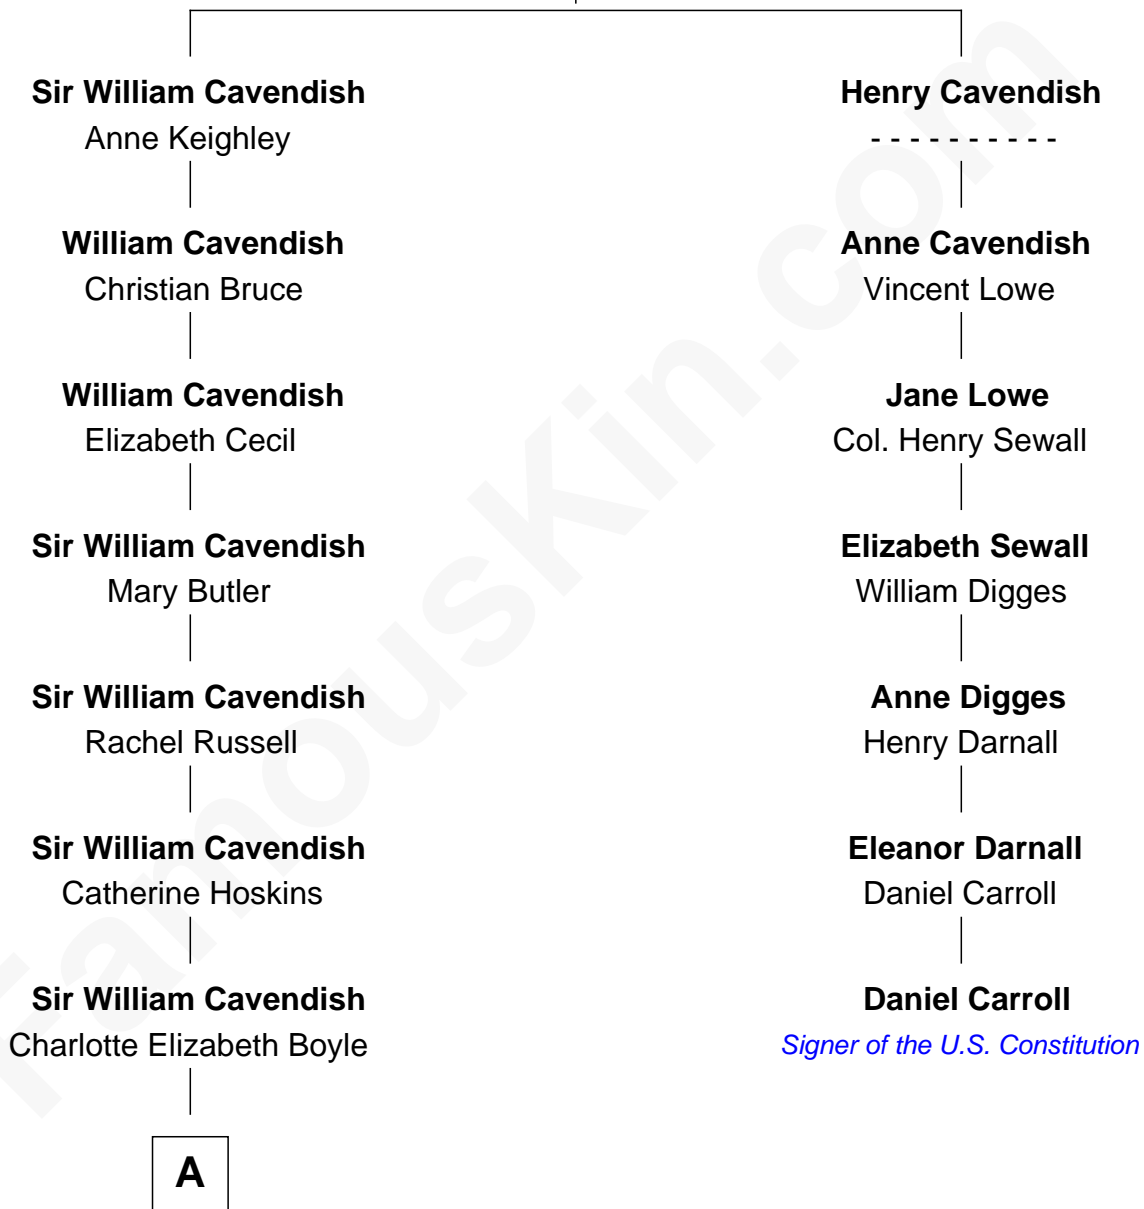

# FamousKin.com Relationship Chart of

**Prince William**

*Prince of Wales*

6th cousin 8 times removed of

**Daniel Carroll**

*Signer of the U.S. Constitution*

**Sir William Cavendish**

Elizabeth Hardwick

**A**

**Dorothy Cavendish**  
William Henry Bentinck

**Charles Augustus Cavendish-Bentinck**  
Anne Wellesley

**Rev. Charles William Cavendish-Bentinck**  
Caroline Louisa Burnaby

**Cecilia Nina Cavendish-Bentinck**  
Claude George Bowes-Lyon

**Elizabeth Bowes-Lyon**  
George VI, King of the United Kingdom

**Elizabeth II, Queen of the United Kingdom**  
Prince Philip of Edinburgh

**Charles III, King of the United Kingdom**  
Princess Diana Frances Spencer