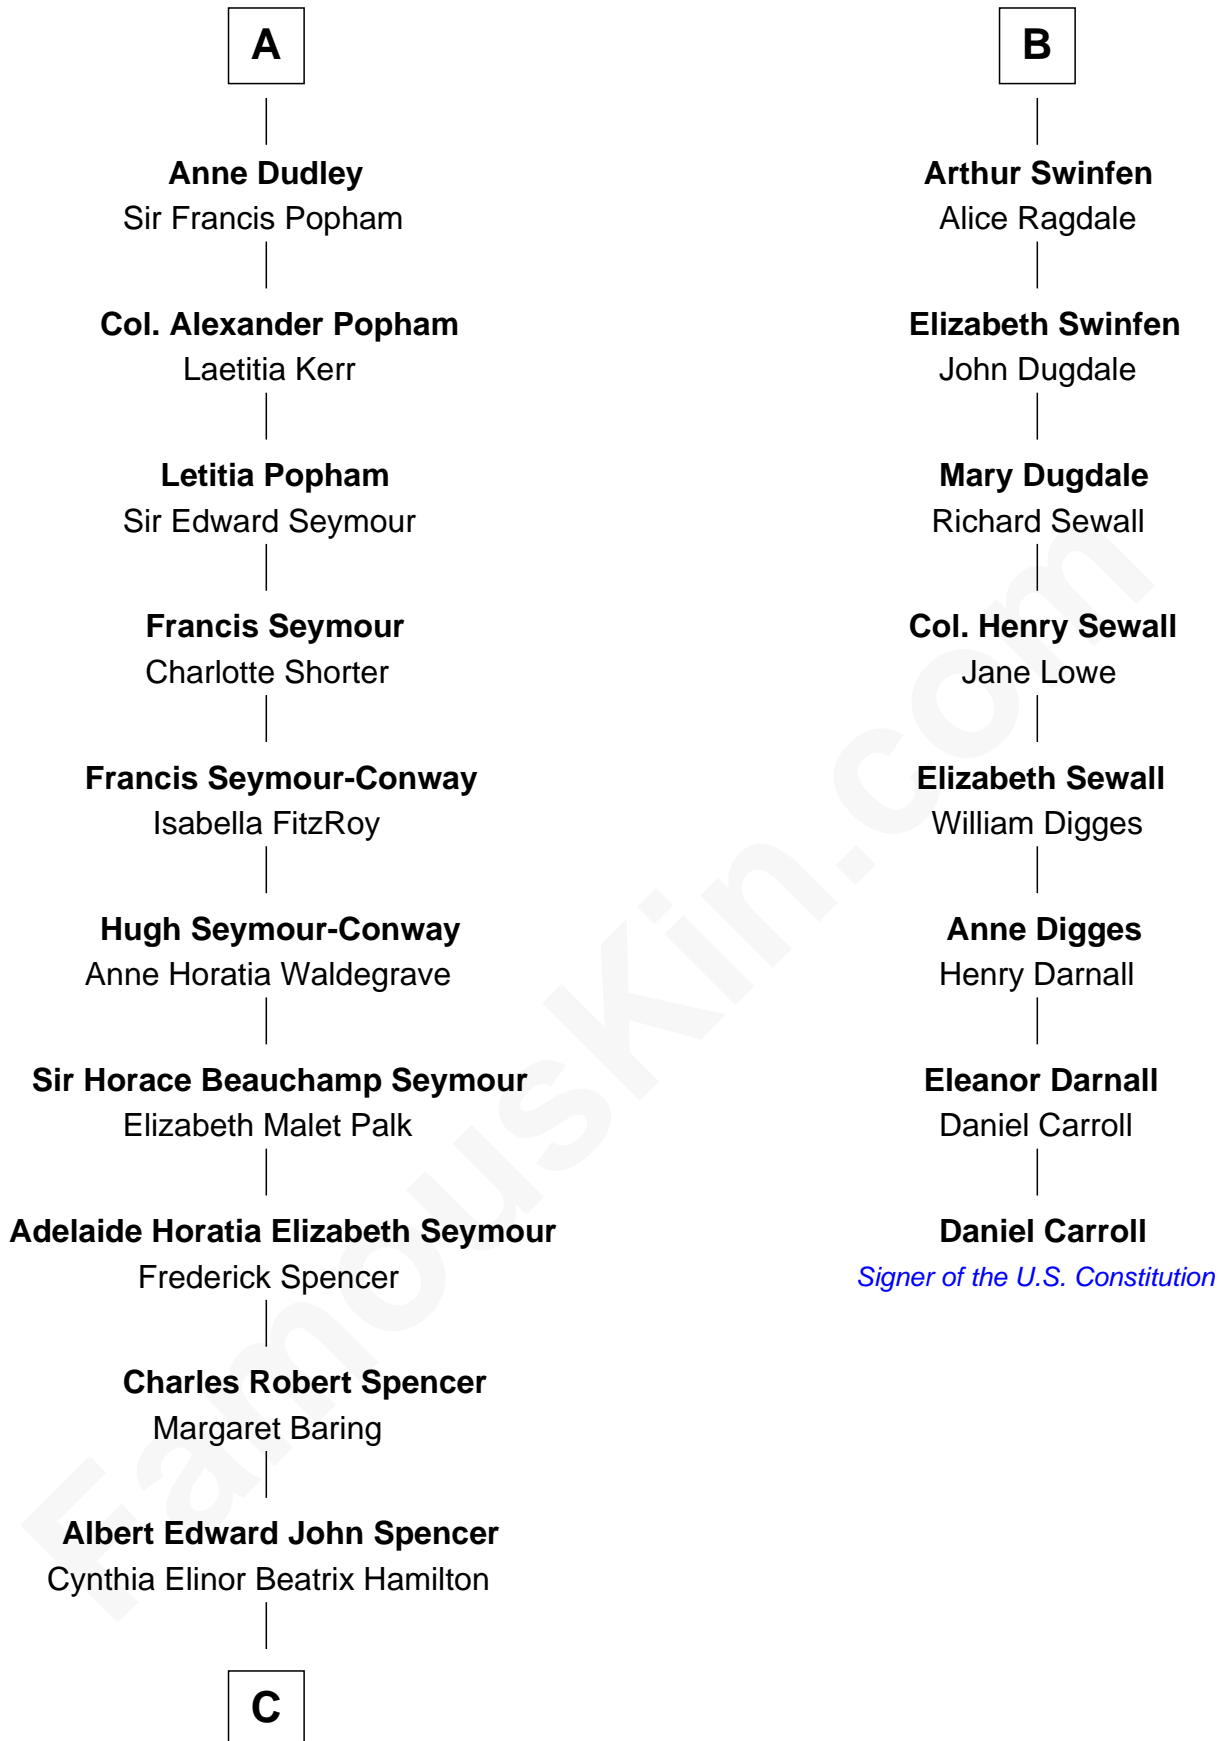

FamousKin.com Relationship Chart of

Prince William

Prince of Wales

14th cousin 5 times removed of

Daniel Carroll

Signer of the U.S. Constitution

Ralph de Stafford

*with wife
Margaret de Audley*

Roger Draycote

Joan Dacre
Thomas Clifford

Jane Draycote
Thomas Noel

Matilda Clifford
Sir Edmund Sutton

Robert Noel
Matilda Brereton

Thomas Dudley
Grace Threlkeld

James Noel
Elizabeth -----

John Dudley
Elizabeth Gardiner

Dorothy Noel
William Swinfen

A

B

C

Edward John Spencer
Frances Ruth Burke Roche

Princess Diana Frances Spencer
Charles III, King of the United Kingdom

Prince William
Prince of Wales

FamousKin.com