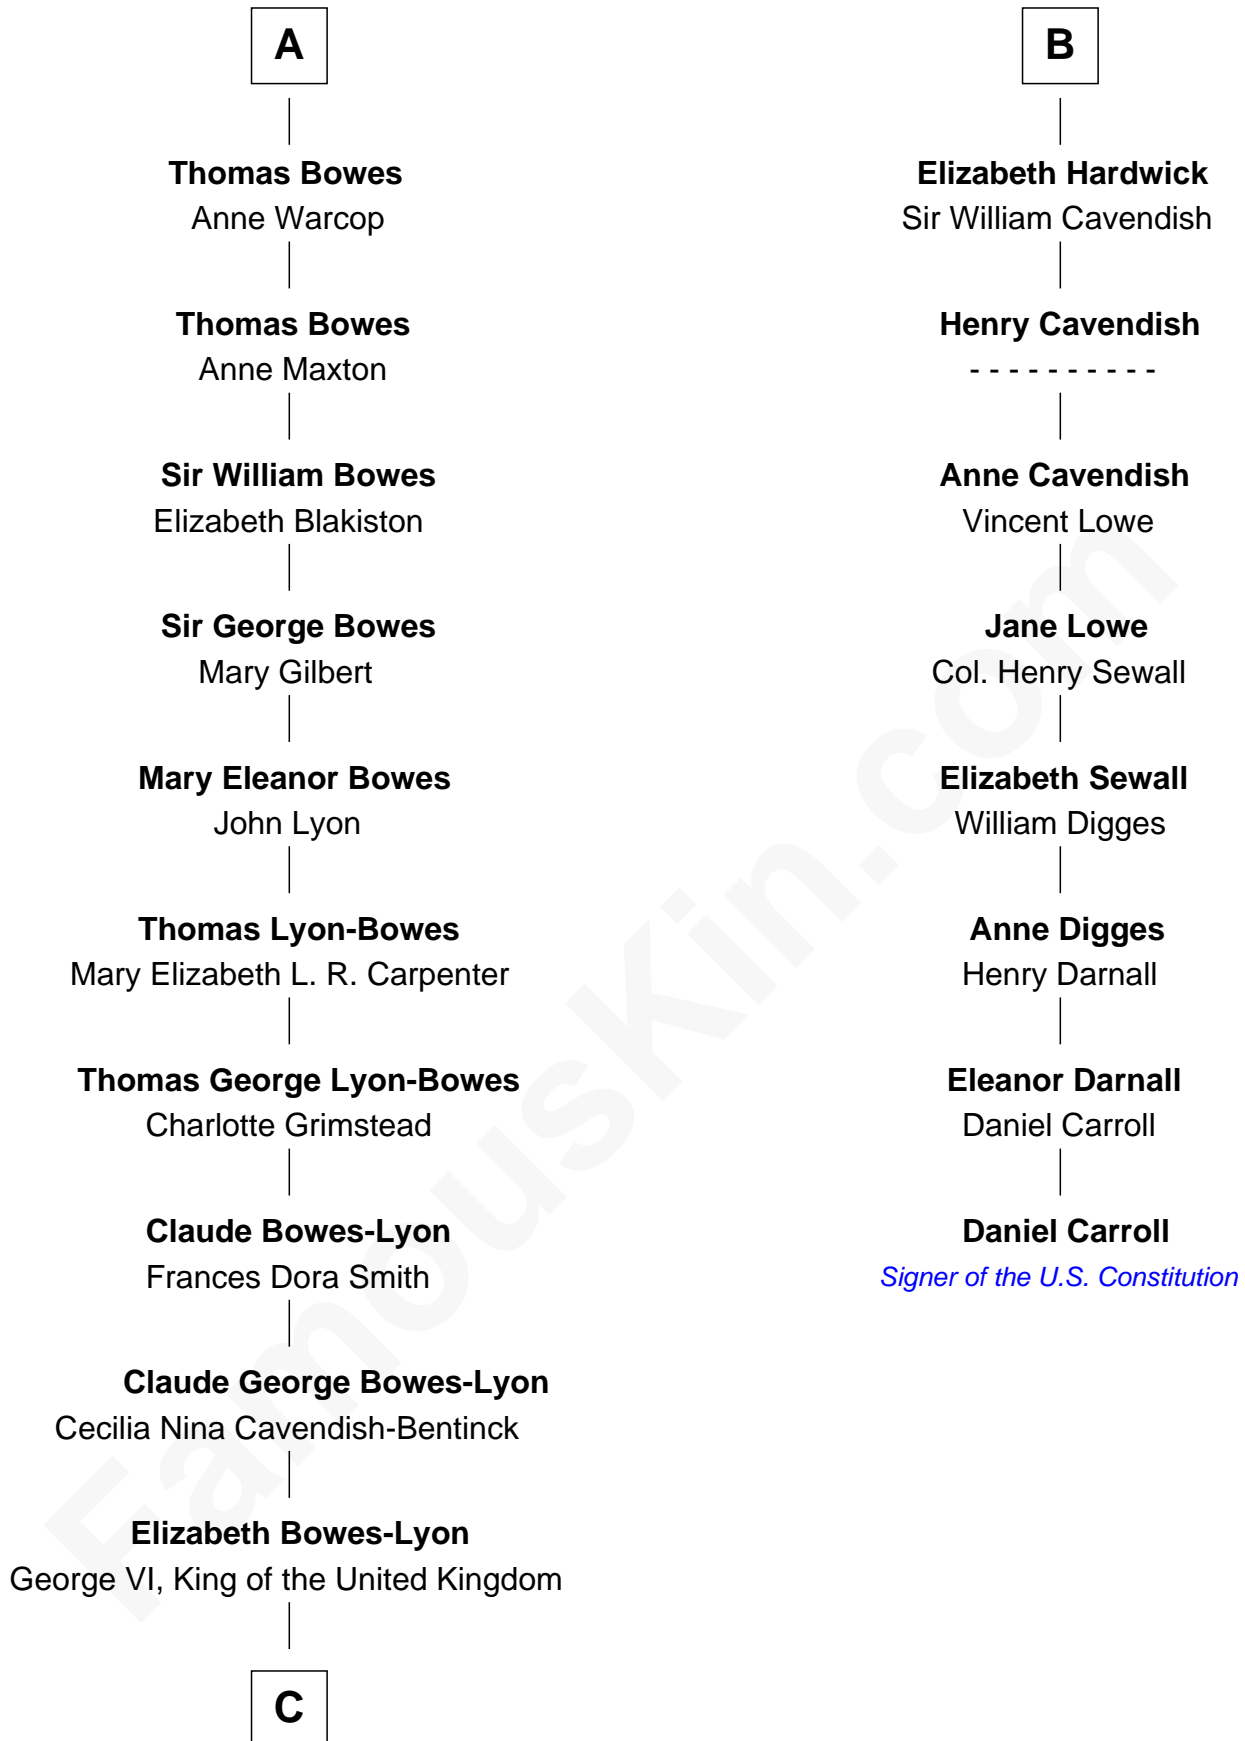

FamousKin.com Relationship Chart of

Prince William

Prince of Wales

14th cousin 5 times removed of

Daniel Carroll

Signer of the U.S. Constitution

Edmund Fitzalan

Alice de Warenne

C

Elizabeth II, Queen of the United Kingdom

Prince Philip of Edinburgh

Charles III, King of the United Kingdom

Princess Diana Frances Spencer

Prince William

Prince of Wales

FamousKin.com