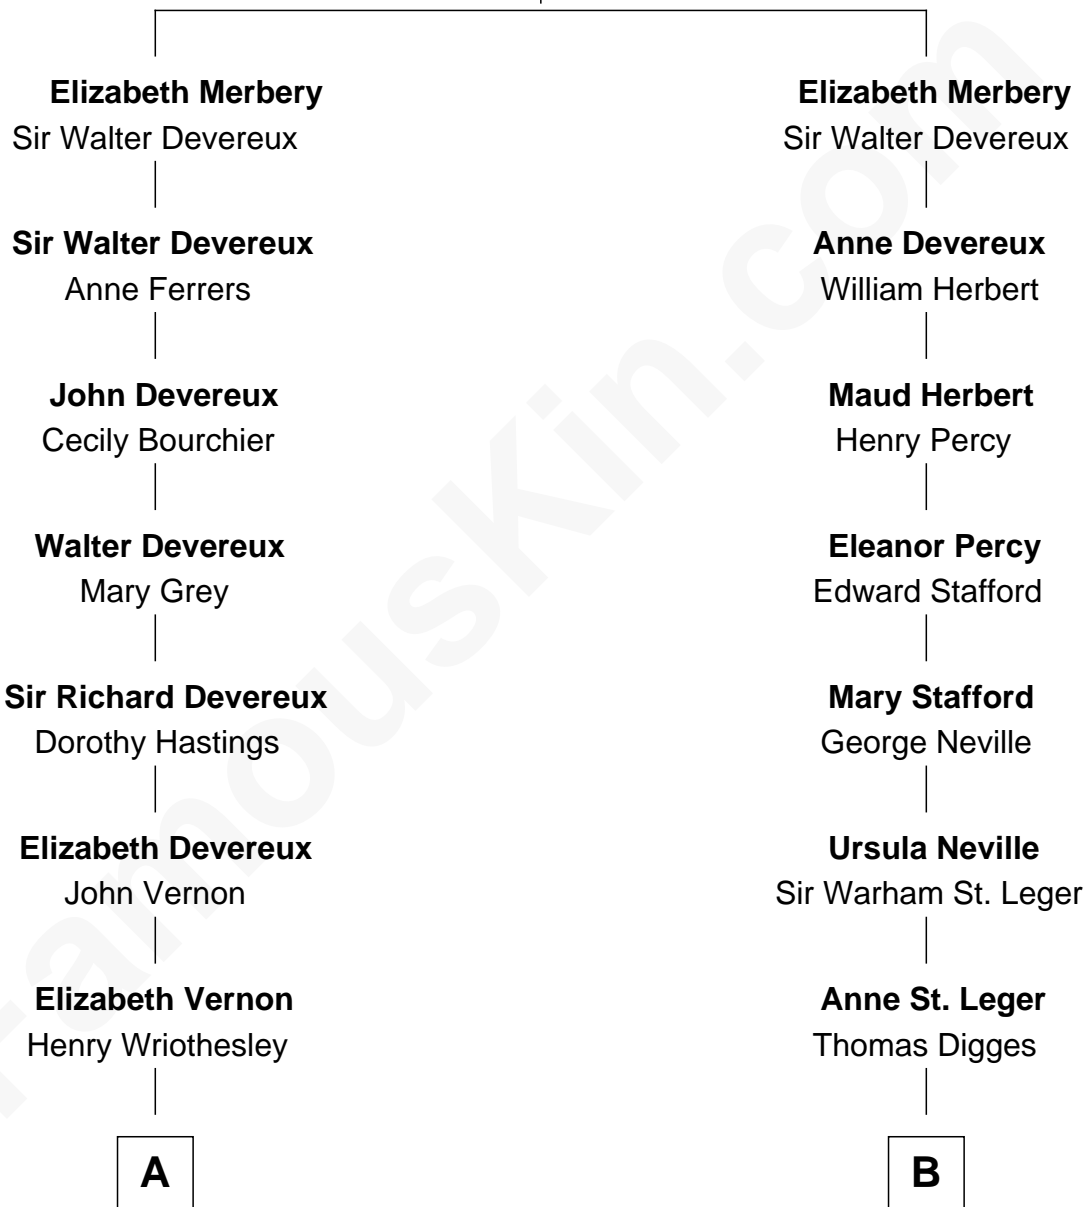

FamousKin.com

Relationship Chart of

Prince William

Prince of Wales

12th cousin 7 times removed of

Daniel Carroll
Signer of the U.S. Constitution

John Merbery

A

Thomas Wriothesley
Rachel Massüe de Ruvigny

Rachel Wriothesley
William Russell

Rachel Russell
Sir William Cavendish

Sir William Cavendish
Catherine Hoskins

Sir William Cavendish
Charlotte Elizabeth Boyle

Dorothy Cavendish
William Henry Bentinck